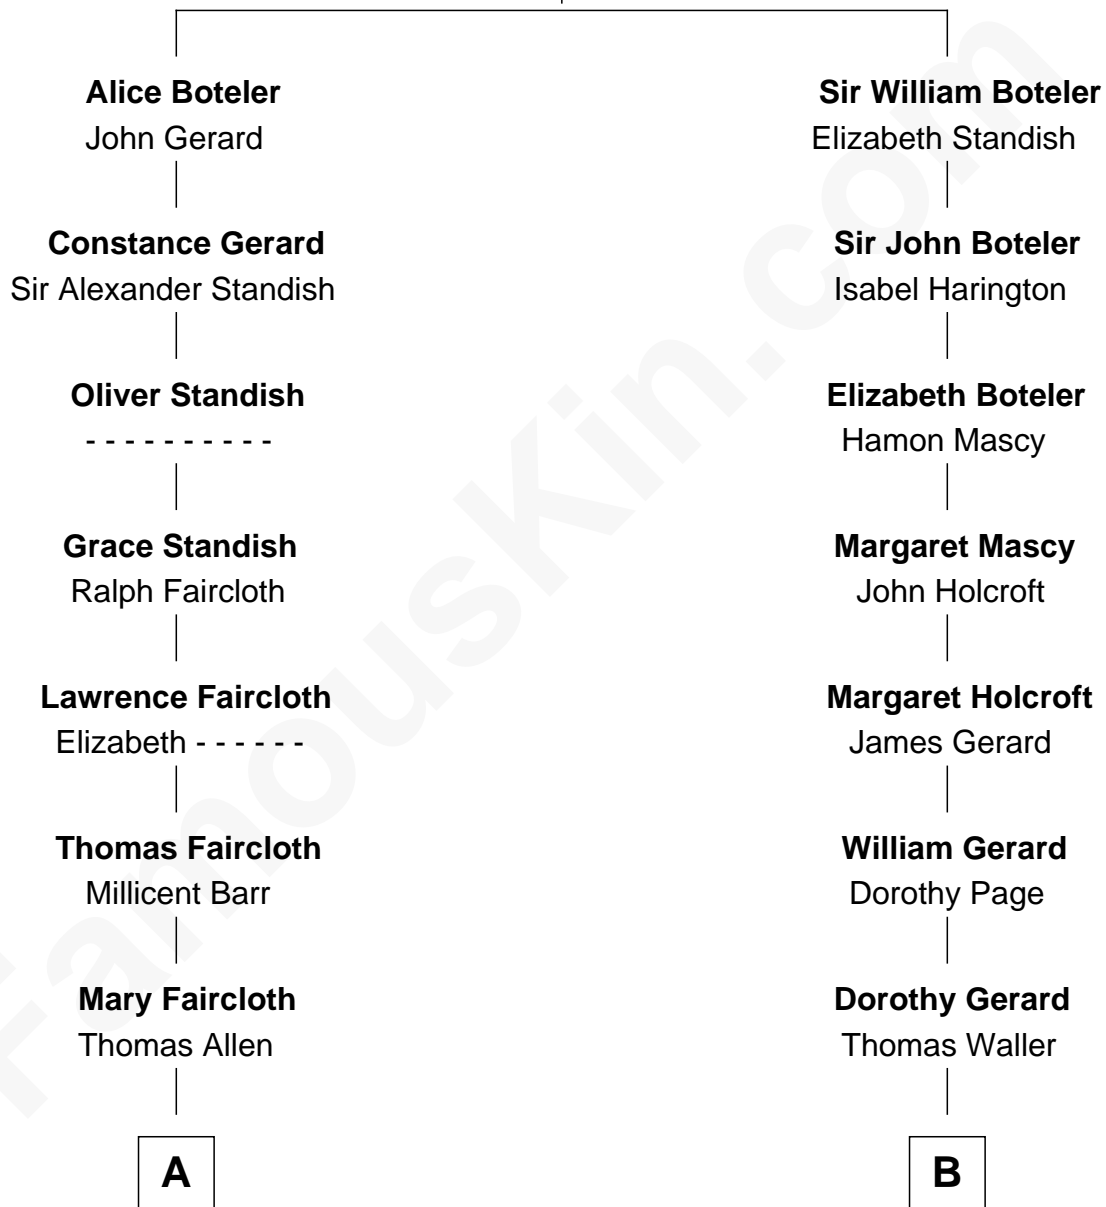

FamousKin.com Relationship Chart of

Sarah Palin

9th Governor of Alaska

15th cousin 3 times removed of

Ellen (Herndon) Arthur

Wife of President Chester A. Arthur

Sir John Boteler

Alice Plumpton

C

Charles Richard Heath

Sarah Sheeran

Sarah Palin

9th Governor of Alaska

FamousKin.com