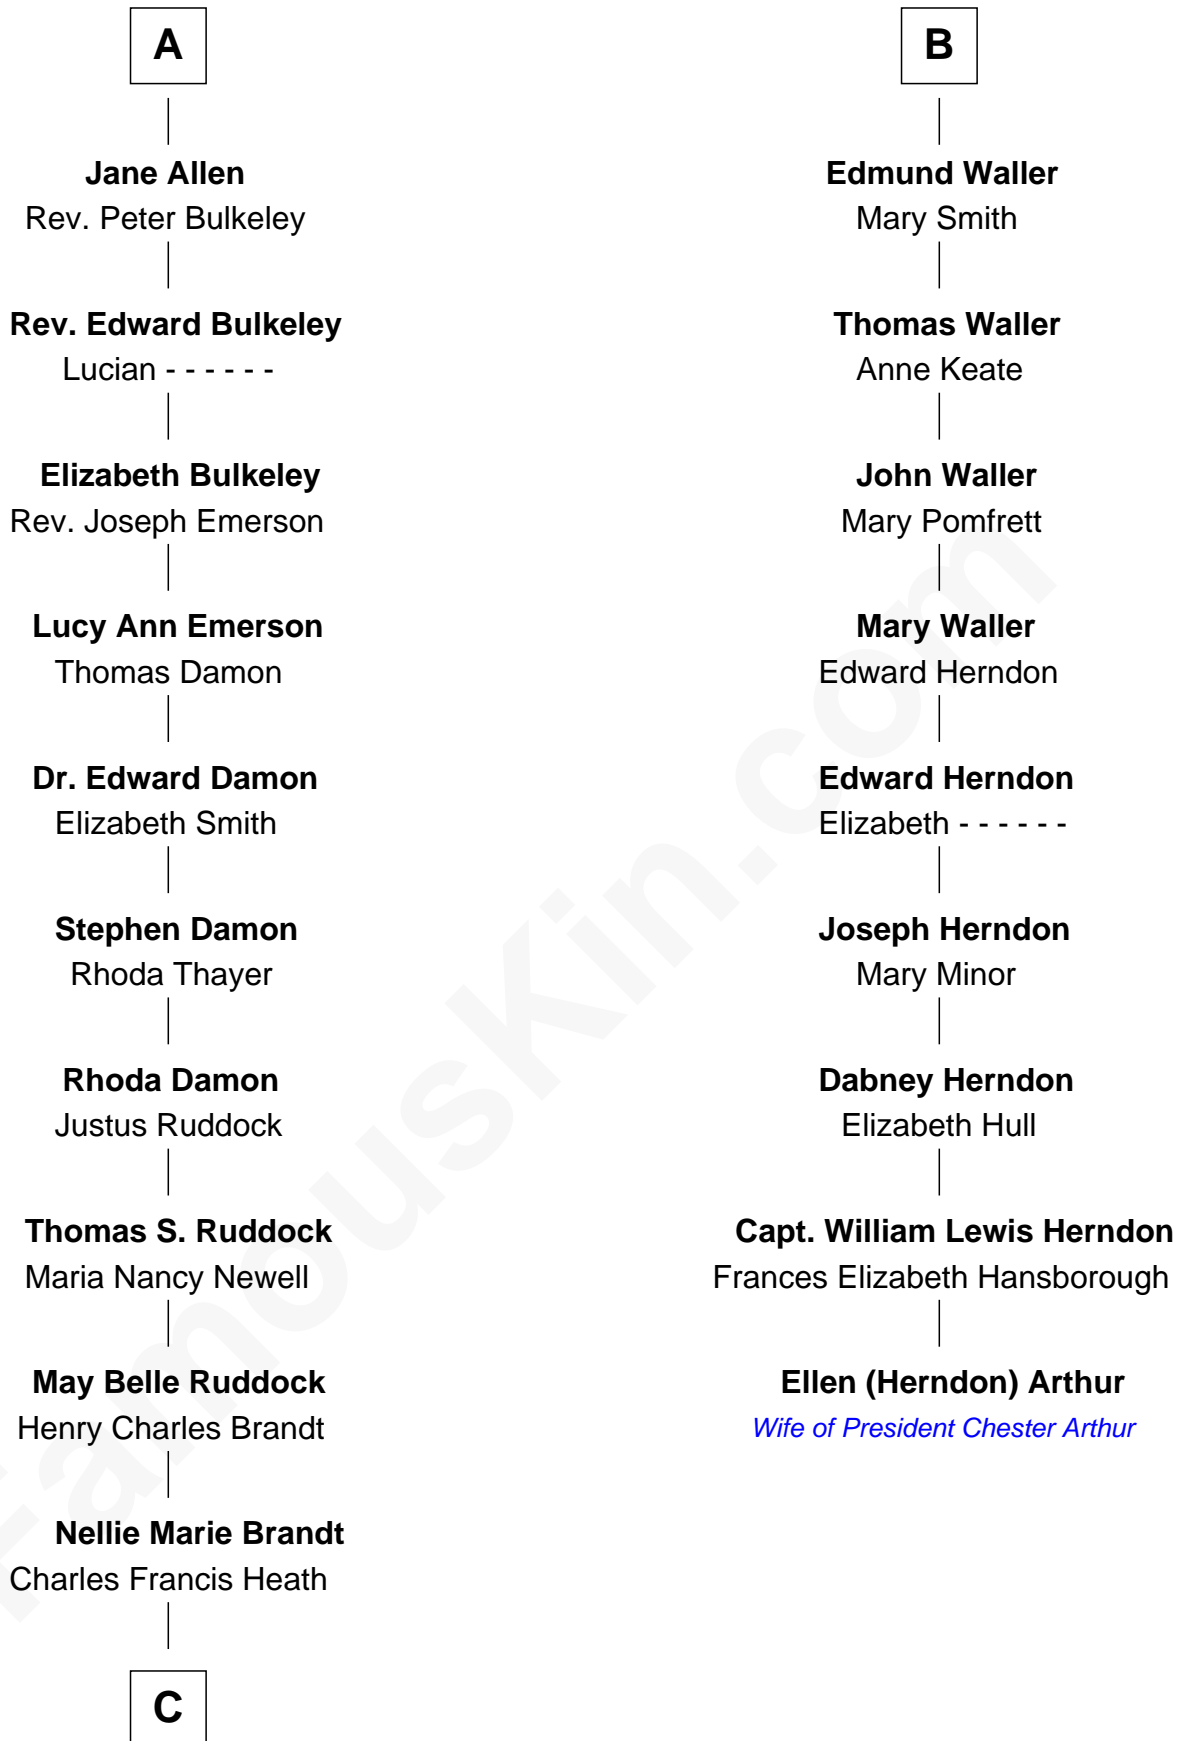

FamousKin.com Relationship Chart of

Sarah Palin

9th Governor of Alaska

15th cousin 3 times removed of

Ellen (Herndon) Arthur

Wife of President Chester A. Arthur

Sir John Boteler

Alice Plumpton

C

Charles Richard Heath

Sarah Sheeran

Sarah Palin

9th Governor of Alaska

FamousKin.com