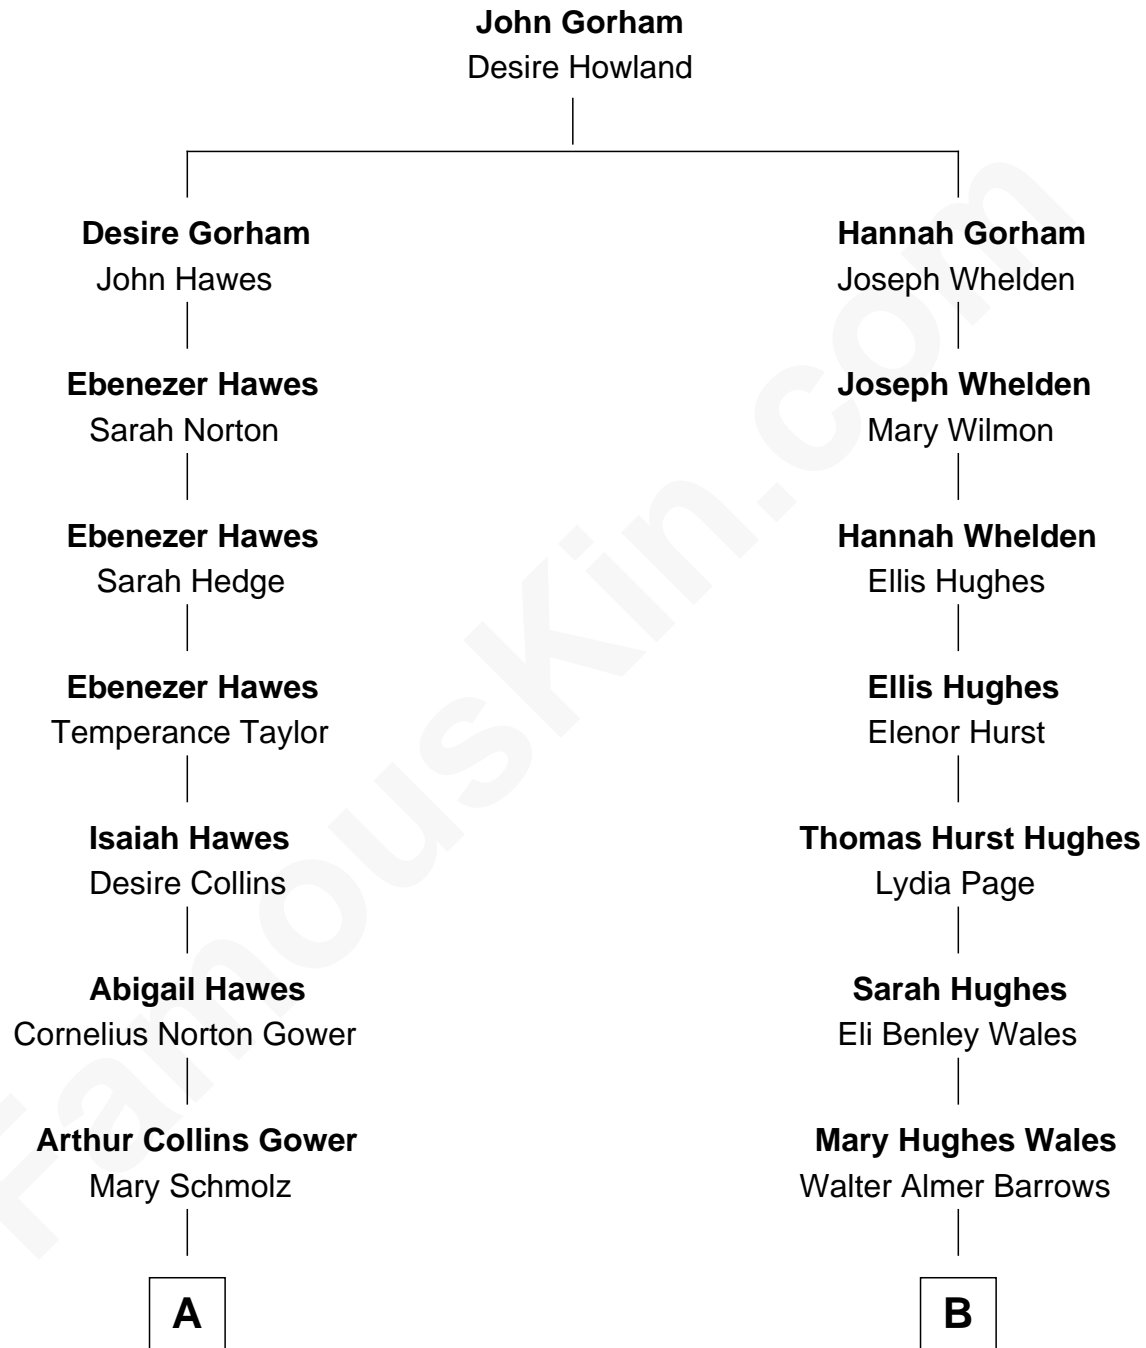

FamousKin.com Relationship Chart of

Sarah Palin

9th Governor of Alaska

10th cousin of

Sydney Biddle Barrows

Mayflower Madam

A

James Carl Gower
Cora Godfrey Strong

Helen Louise Gower
Clement James Sheeran

Sarah Sheeran
Charles Richard Heath

Sarah Palin
9th Governor of Alaska

B

Walter Almer Barrows
Sarah Olive Byers

Donald Byers Barrows
Sydney Biddle

Donald Byers Barrows
Jeannette Ballantine

Sydney Biddle Barrows
Mayflower Madam