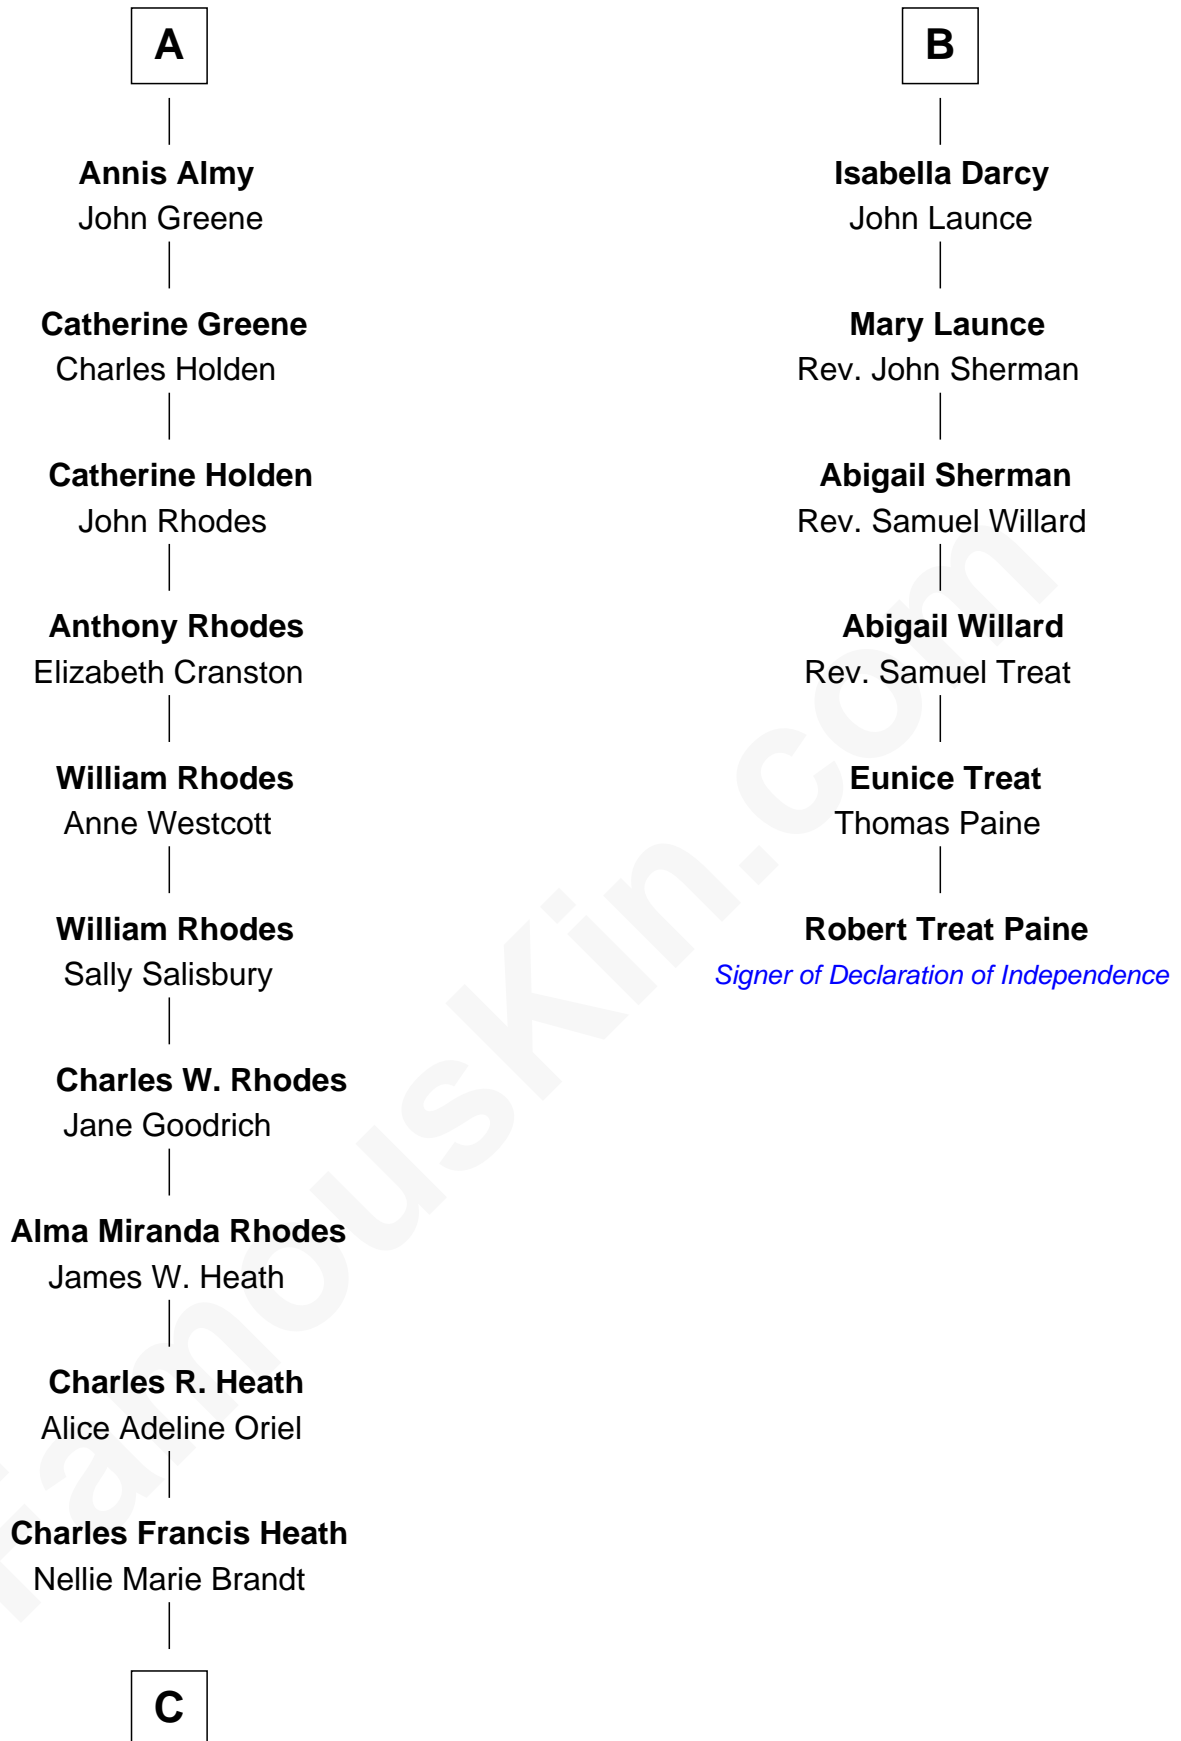

## Relationship Chart of Sarah Palin

9th Governor of Alaska

12th cousin 6 times removed of

**Robert Treat Paine**

Signer of the Declaration of Independence

**C**

—  
**Charles Richard Heath**

Sarah Sheeran

—  
**Sarah Palin**

*9th Governor of Alaska*

FamousKin.com