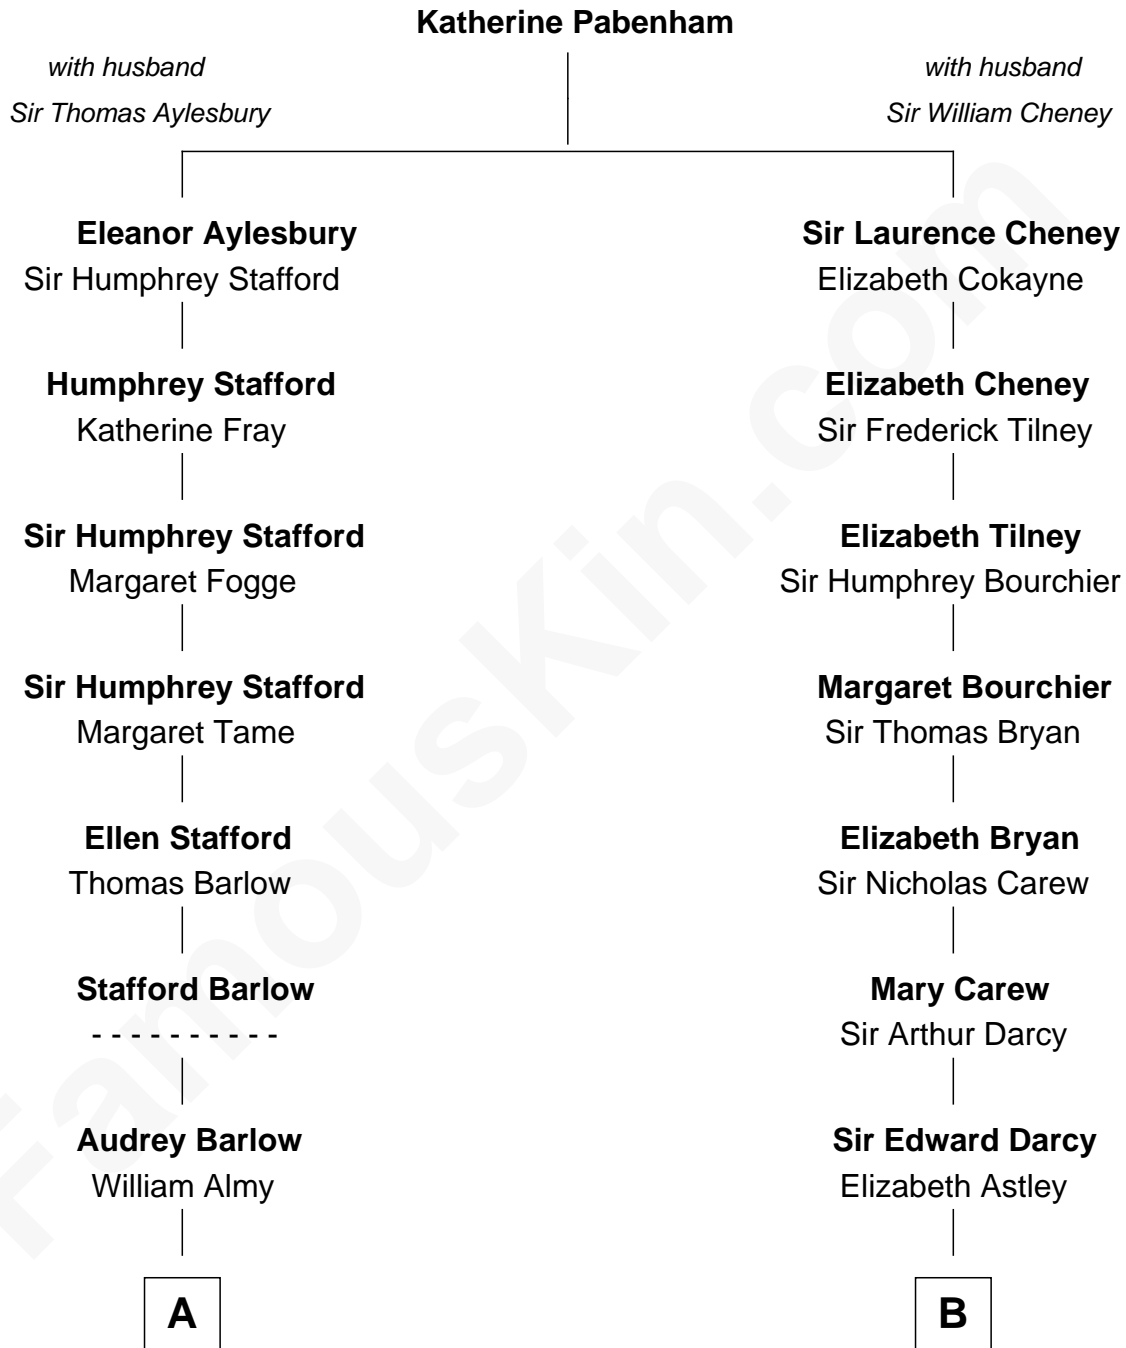

# FamousKin.com

## Relationship Chart of Sarah Palin

9th Governor of Alaska

12th cousin 6 times removed of

**Robert Treat Paine**

Signer of the Declaration of Independence

**C**

—  
**Charles Richard Heath**

Sarah Sheeran

—  
**Sarah Palin**

*9th Governor of Alaska*

FamousKin.com