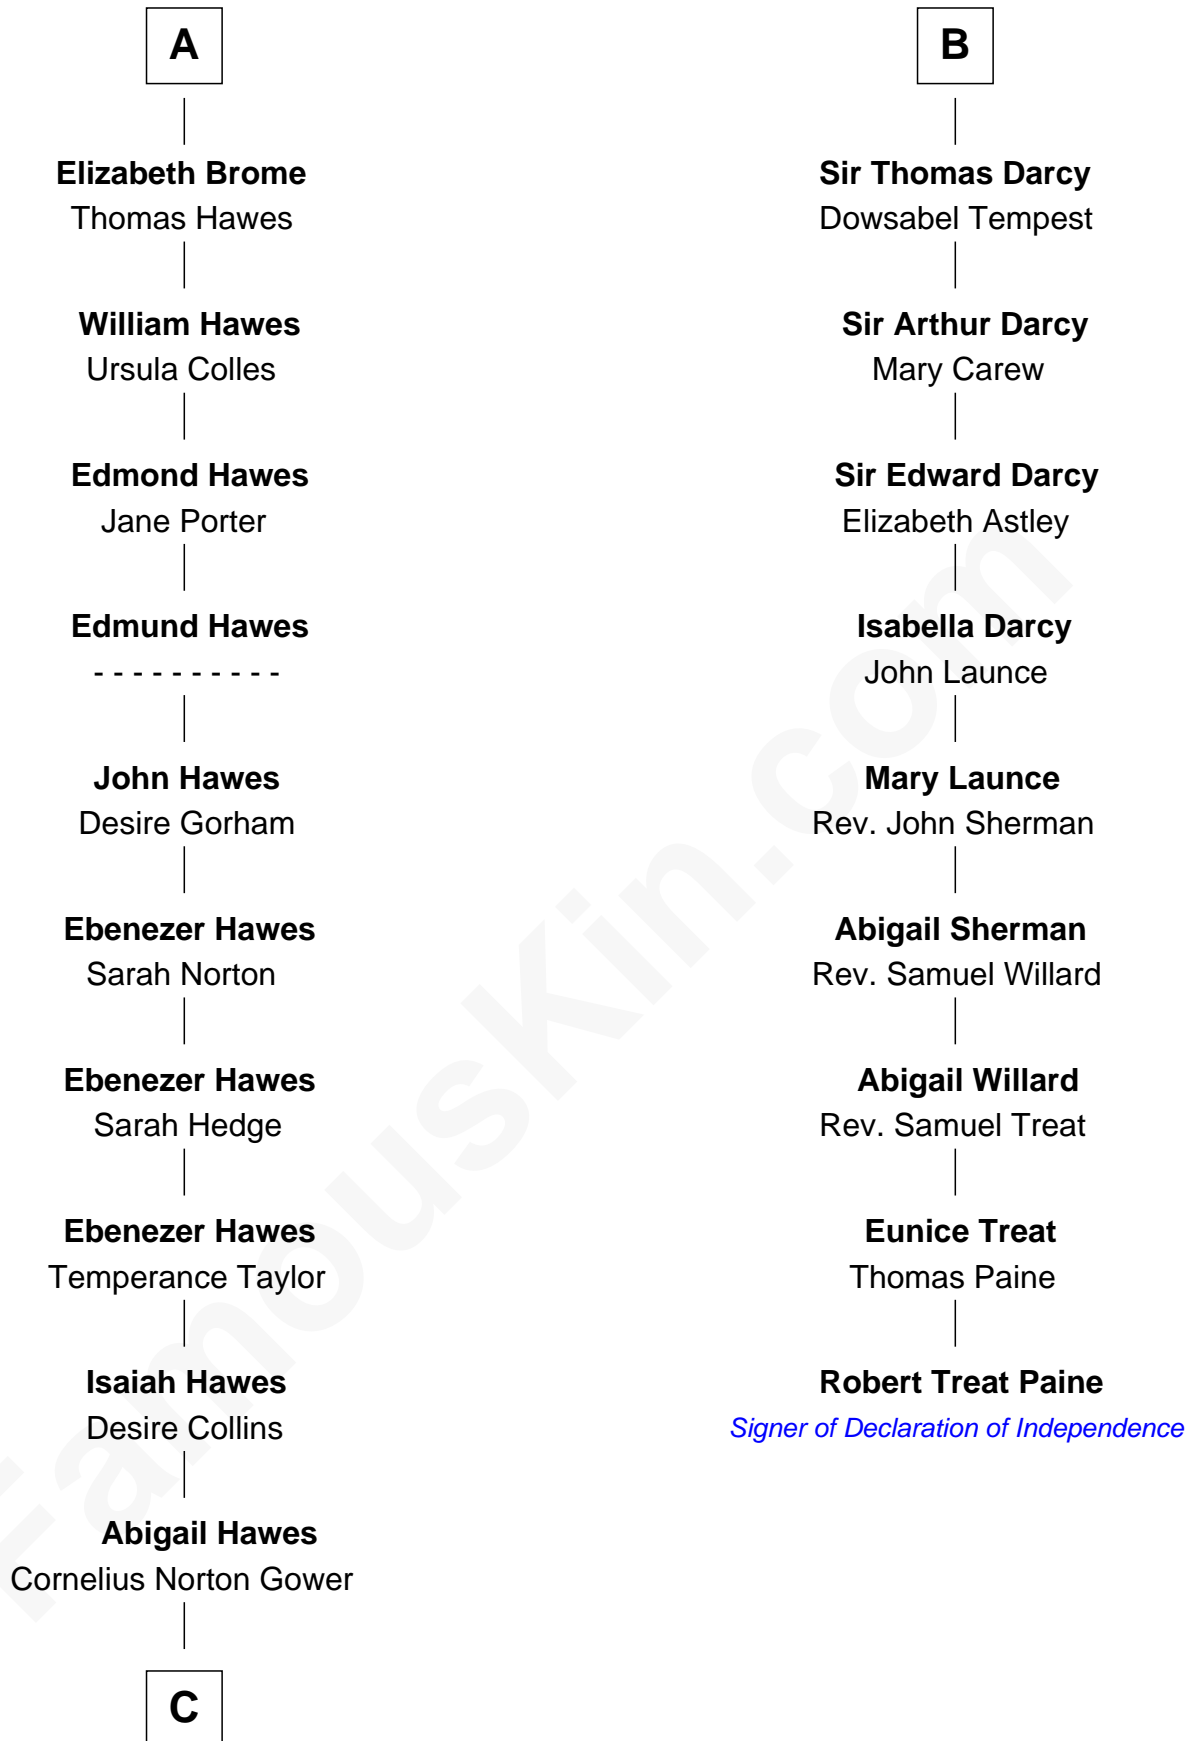

FamousKin.com

Relationship Chart of Sarah Palin

9th Governor of Alaska

15th cousin 6 times removed of

Robert Treat Paine

Signer of the Declaration of Independence

C

—
Arthur Collins Gower

Mary Schmolz

—
James Carl Gower

Cora Godfrey Strong

—
Helen Louise Gower

Clement James Sheeran

—
Sarah Sheeran

Charles Richard Heath

—
Sarah Palin

9th Governor of Alaska

FamousKin.com