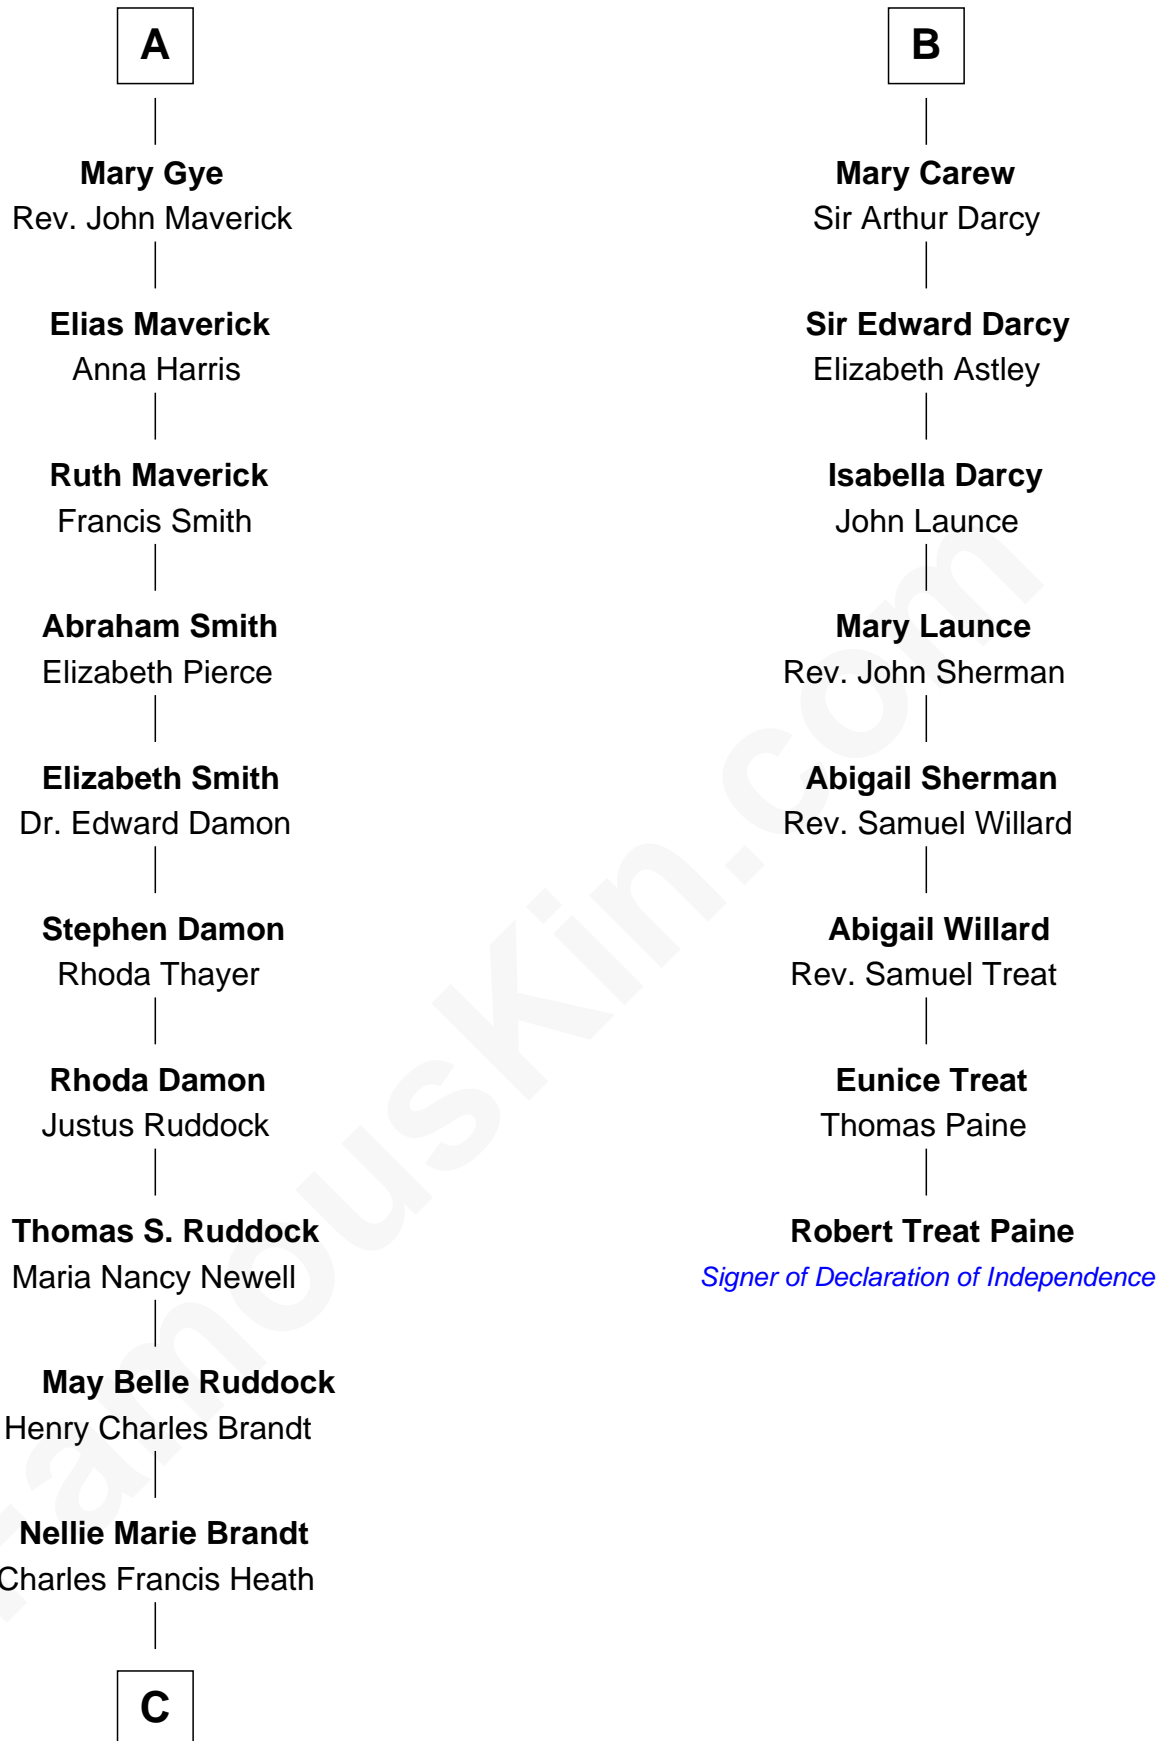

FamousKin.com

Relationship Chart of Sarah Palin

9th Governor of Alaska

14th cousin 4 times removed of

Robert Treat Paine

Signer of the Declaration of Independence

C

—
Charles Richard Heath

Sarah Sheeran

—
Sarah Palin

9th Governor of Alaska

FamousKin.com