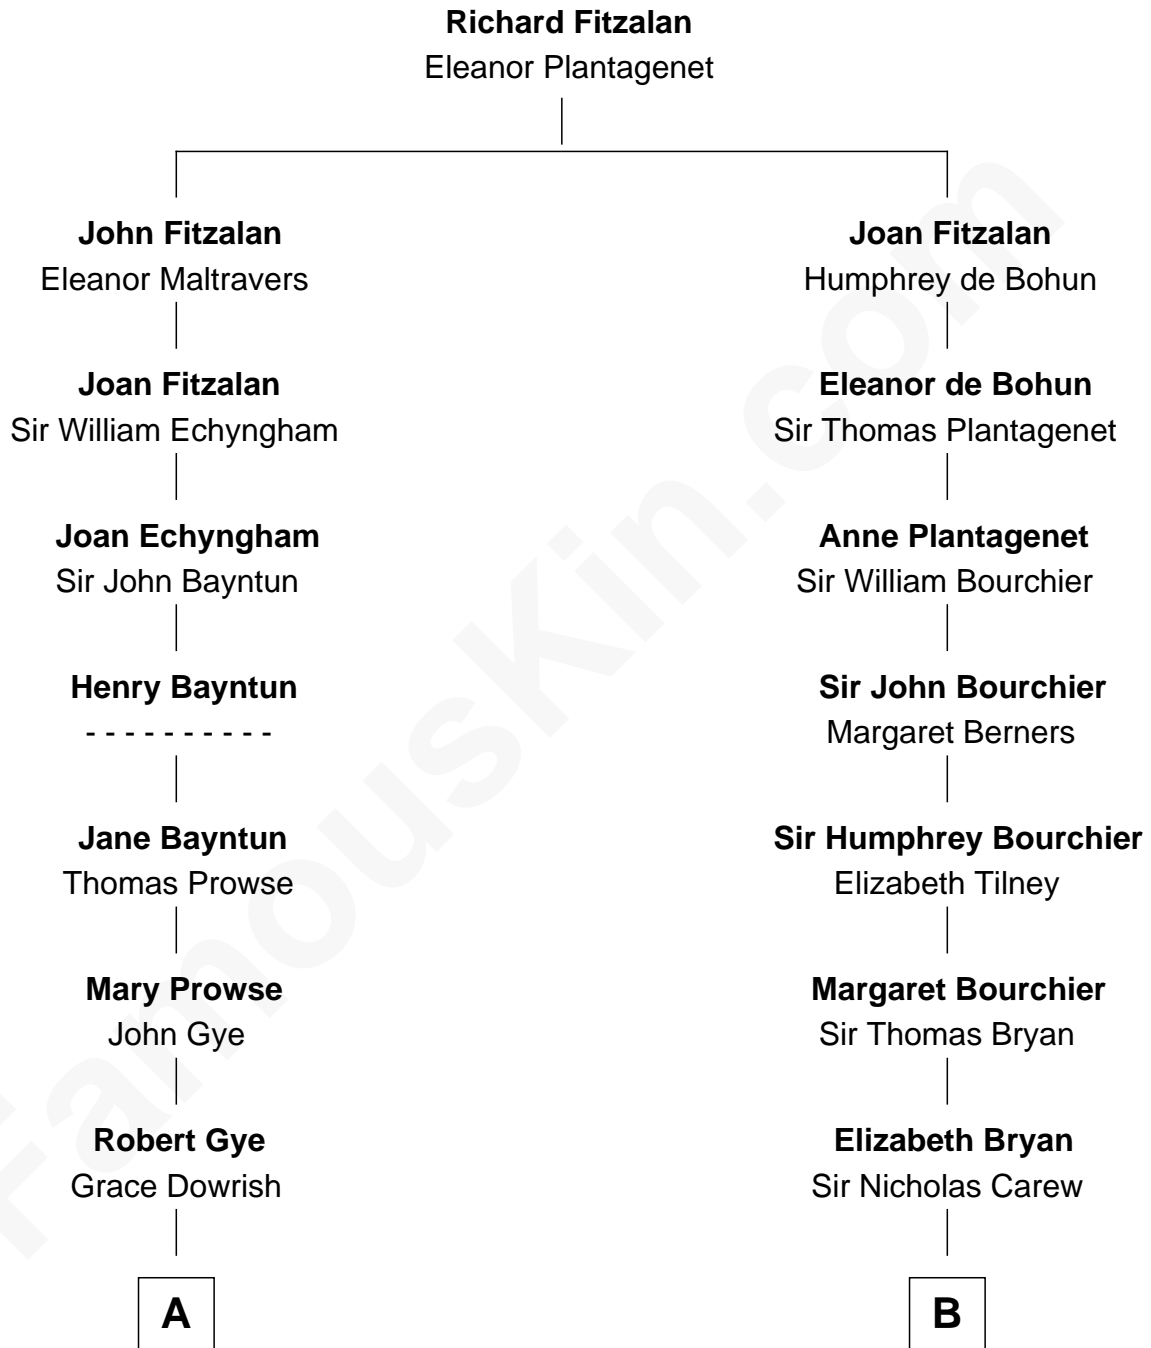

FamousKin.com

Relationship Chart of Sarah Palin

9th Governor of Alaska

14th cousin 4 times removed of

Robert Treat Paine

Signer of the Declaration of Independence

C

—
Charles Richard Heath

Sarah Sheeran

—
Sarah Palin

9th Governor of Alaska

FamousKin.com