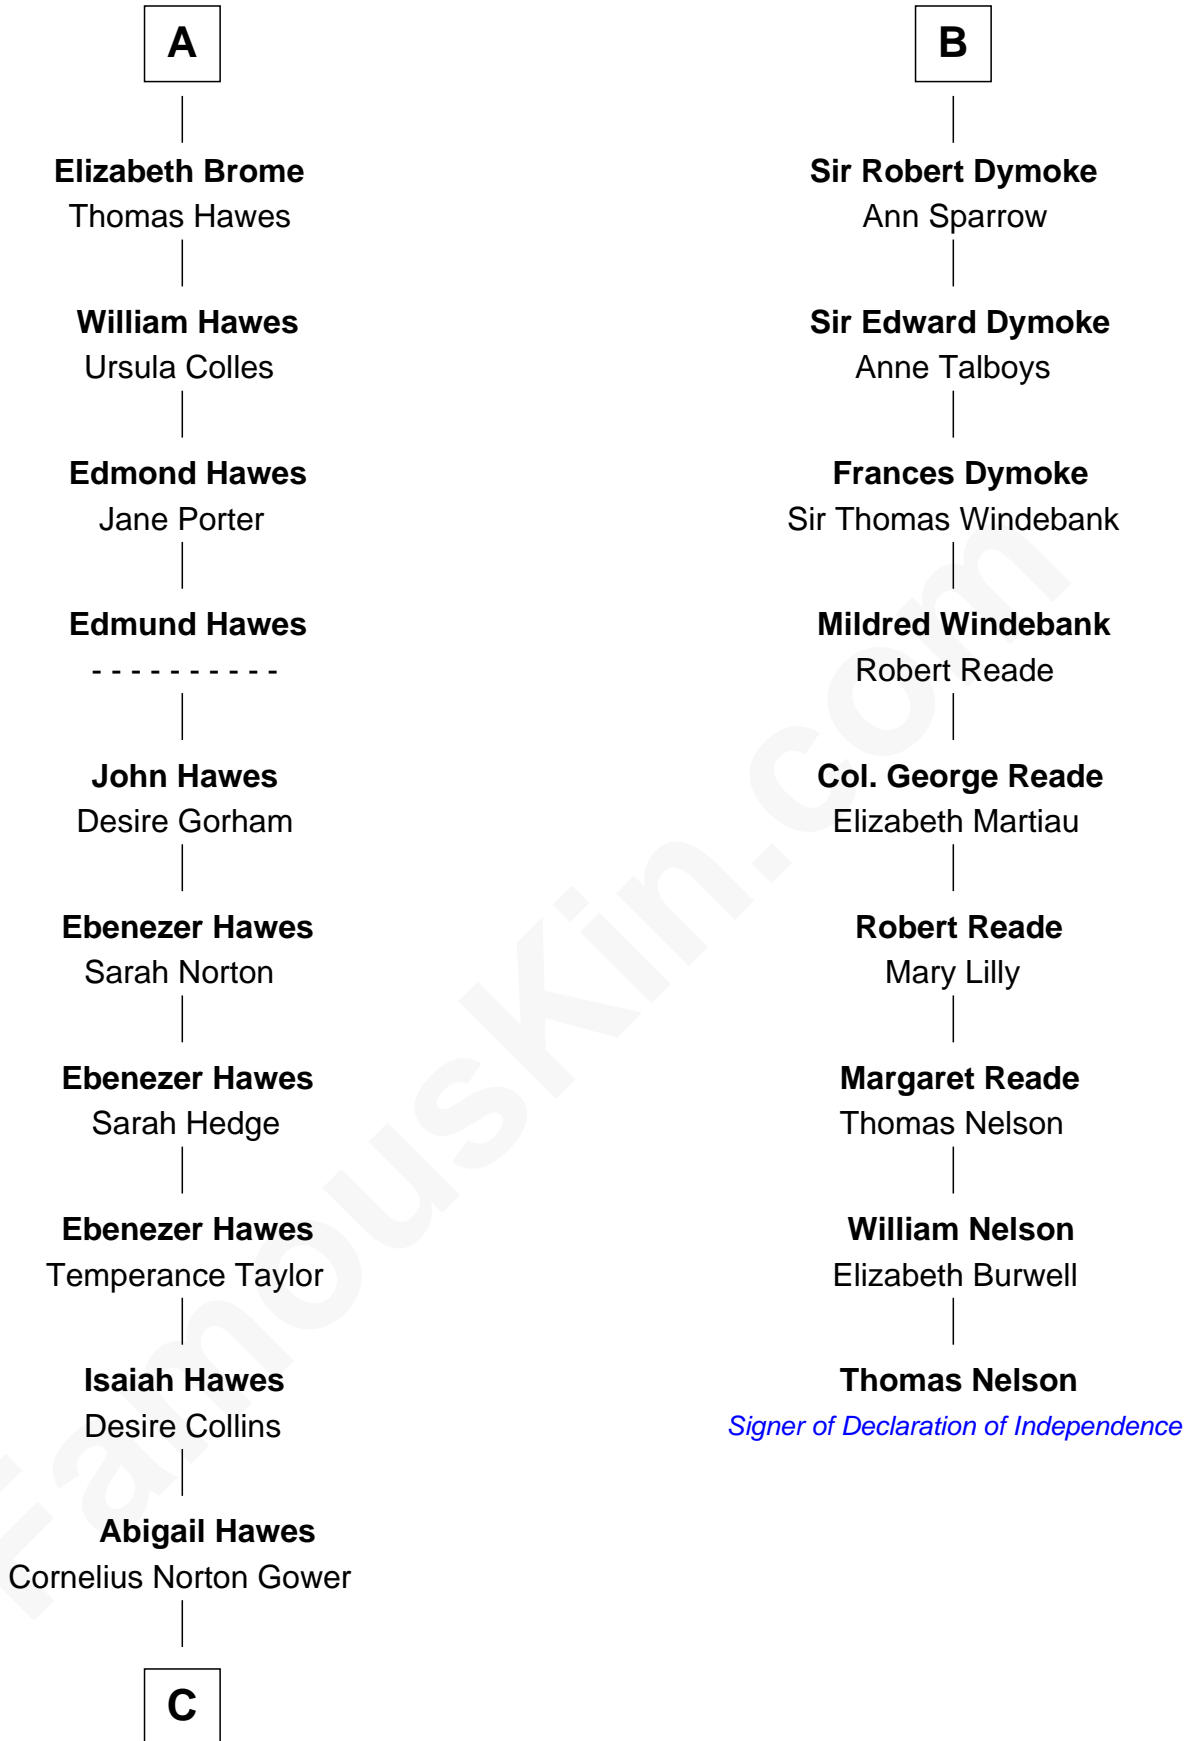

# FamousKin.com Relationship Chart of

**Sarah Palin**

*9th Governor of Alaska*

15th cousin 6 times removed of

**Thomas Nelson**

*Signer of the Declaration of Independence*

**Sir Robert de Ros**

Isabel de Aubeney

**C**

—  
**Arthur Collins Gower**

Mary Schmolz

—  
**James Carl Gower**

Cora Godfrey Strong

—  
**Helen Louise Gower**

Clement James Sheeran

—  
**Sarah Sheeran**

Charles Richard Heath

—  
**Sarah Palin**

*9th Governor of Alaska*

FamousKin.com