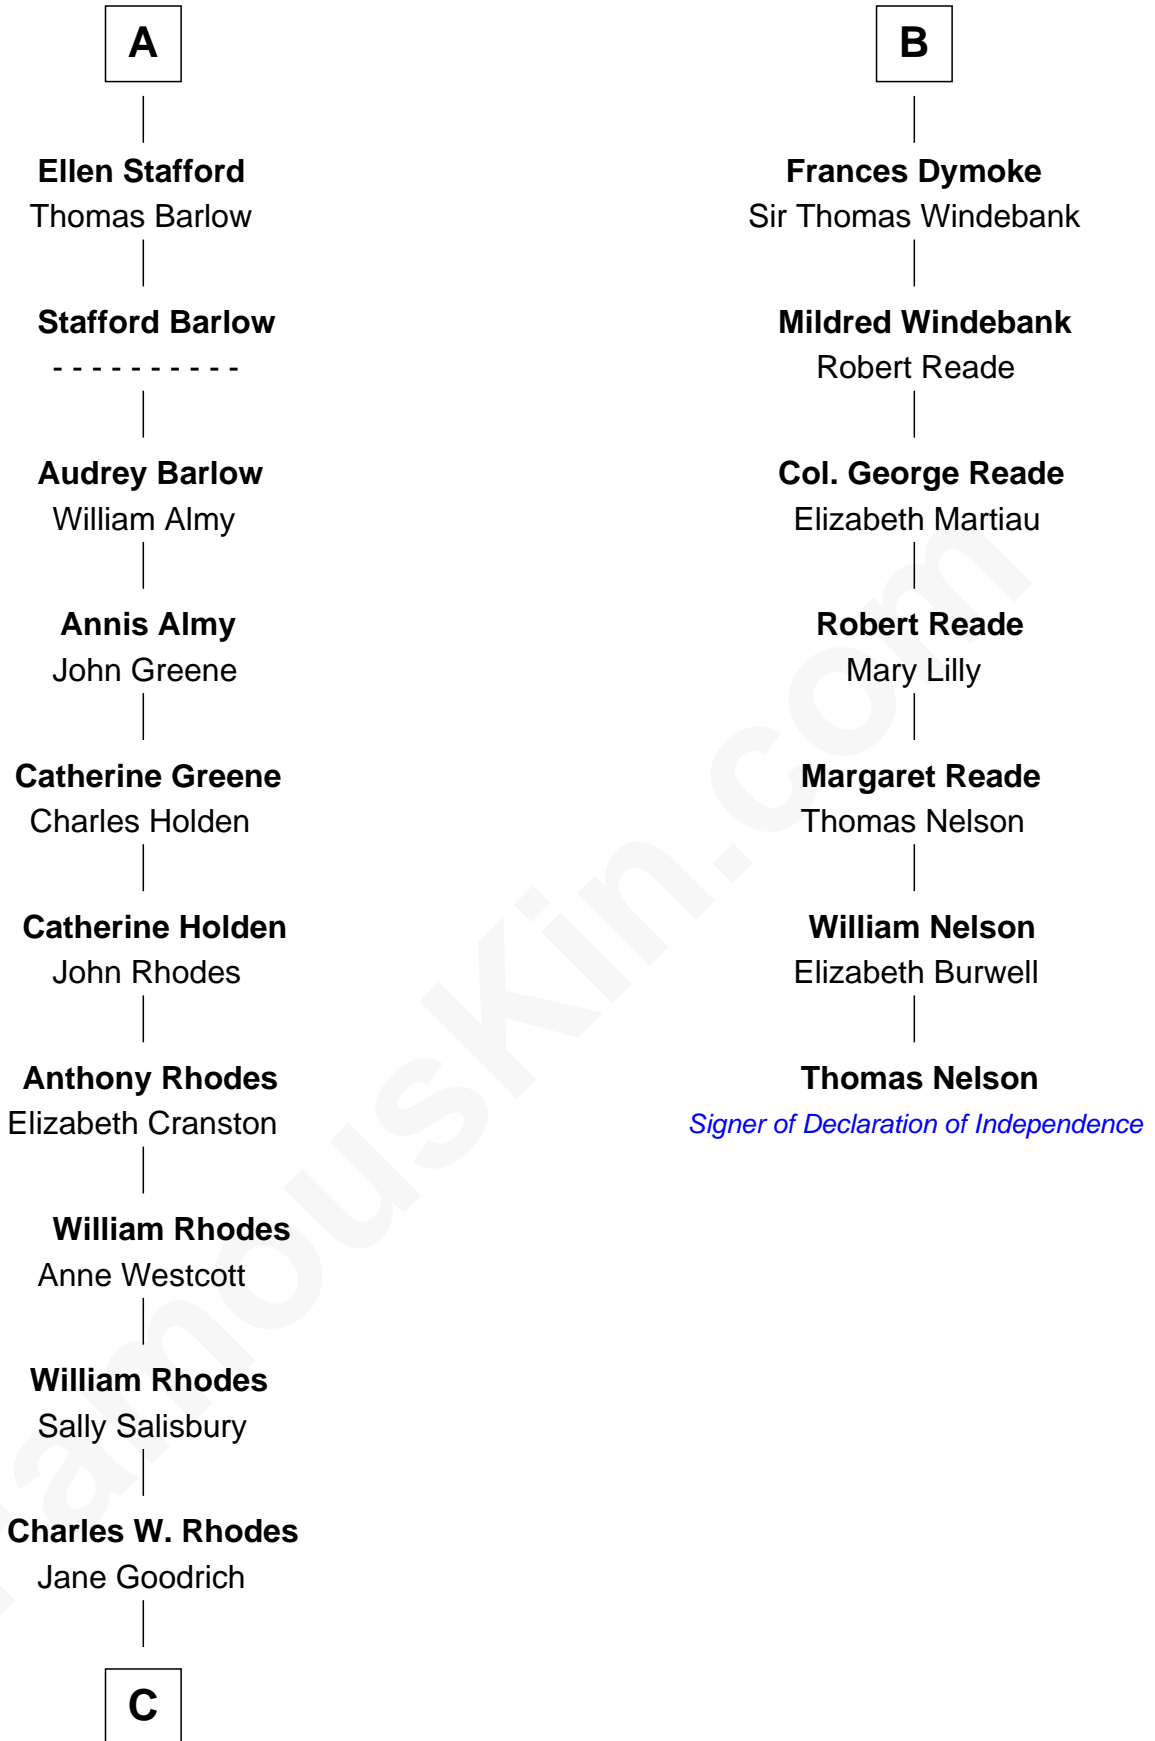

FamousKin.com Relationship Chart of

Sarah Palin

9th Governor of Alaska

13th cousin 8 times removed of

Thomas Nelson

Signer of the Declaration of Independence

C

—
Alma Miranda Rhodes

James W. Heath

—
Charles R. Heath

Alice Adeline Oriel

—
Charles Francis Heath

Nellie Marie Brandt

—
Charles Richard Heath

Sarah Sheeran

—
Sarah Palin