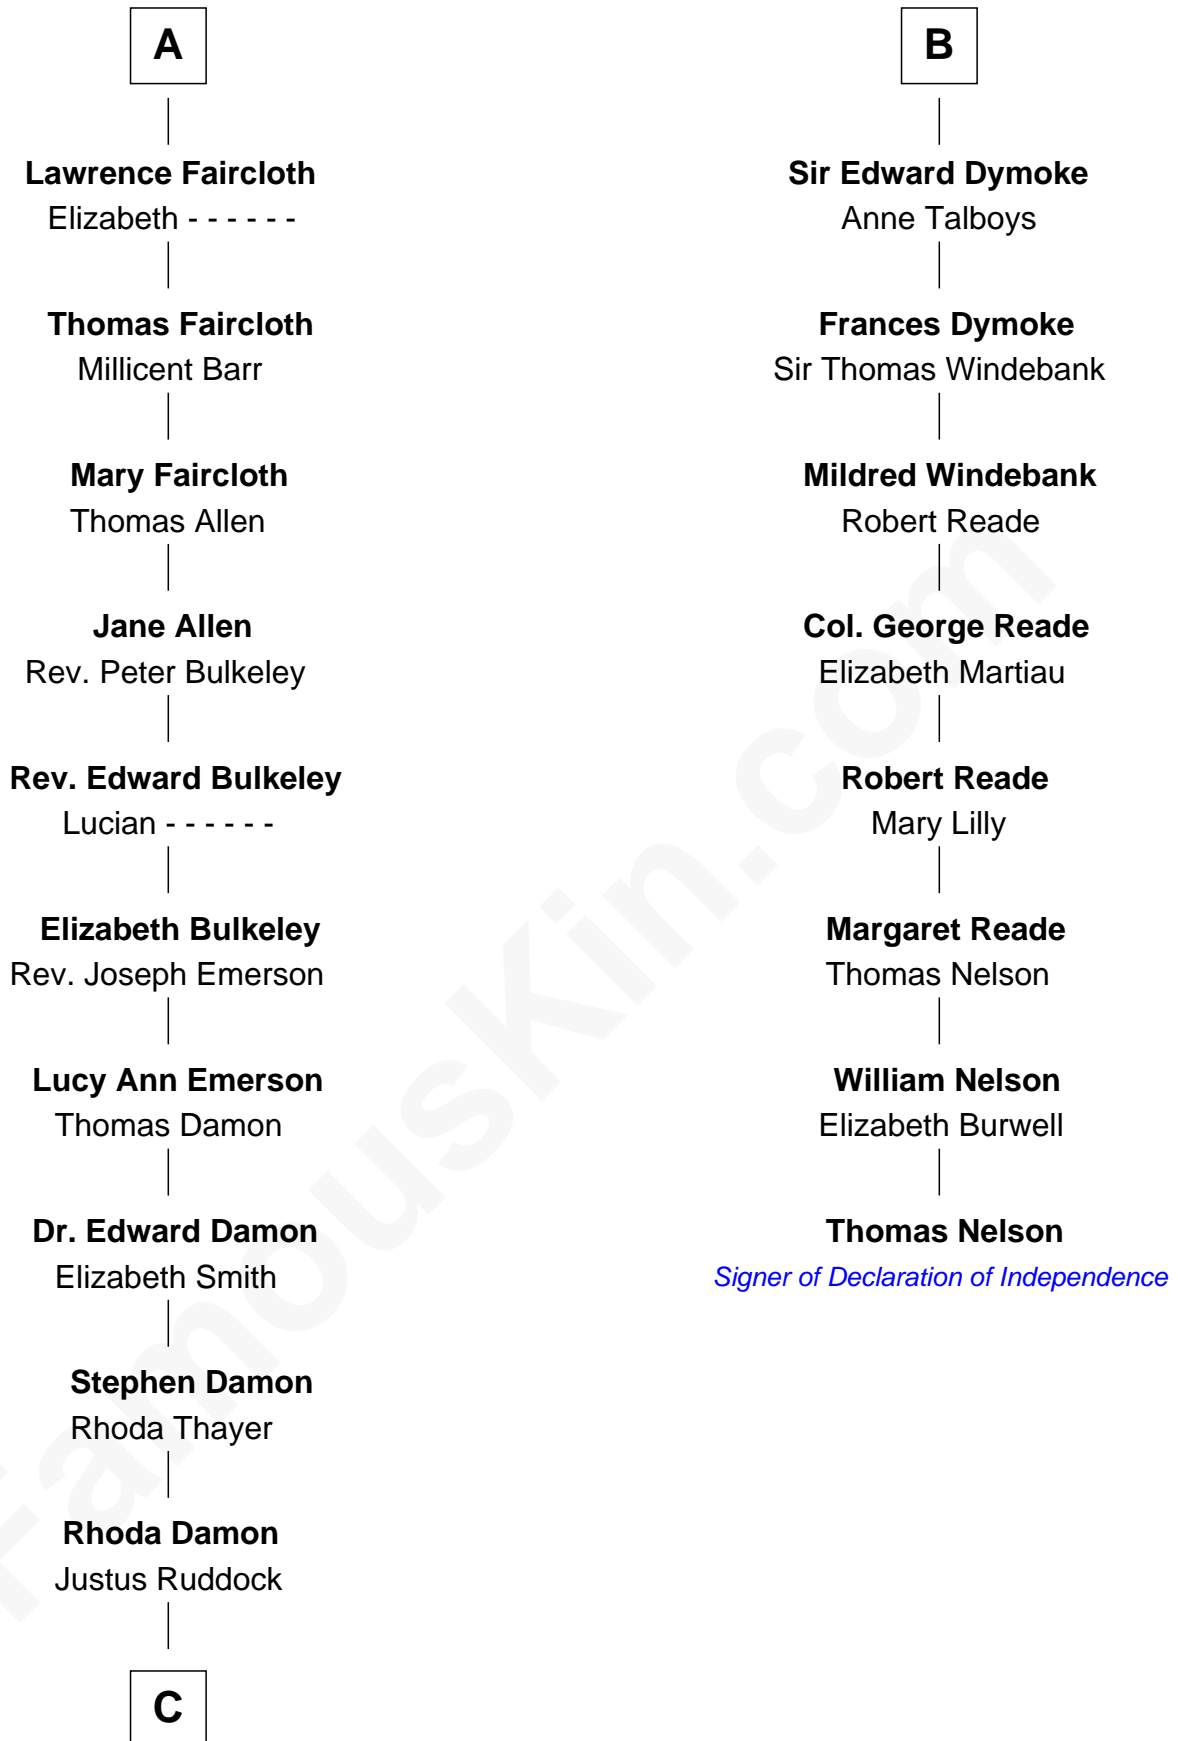

FamousKin.com Relationship Chart of

Sarah Palin

9th Governor of Alaska

14th cousin 7 times removed of

Thomas Nelson

Signer of the Declaration of Independence

Sir William de Ros

Eustache Fitz Ralph