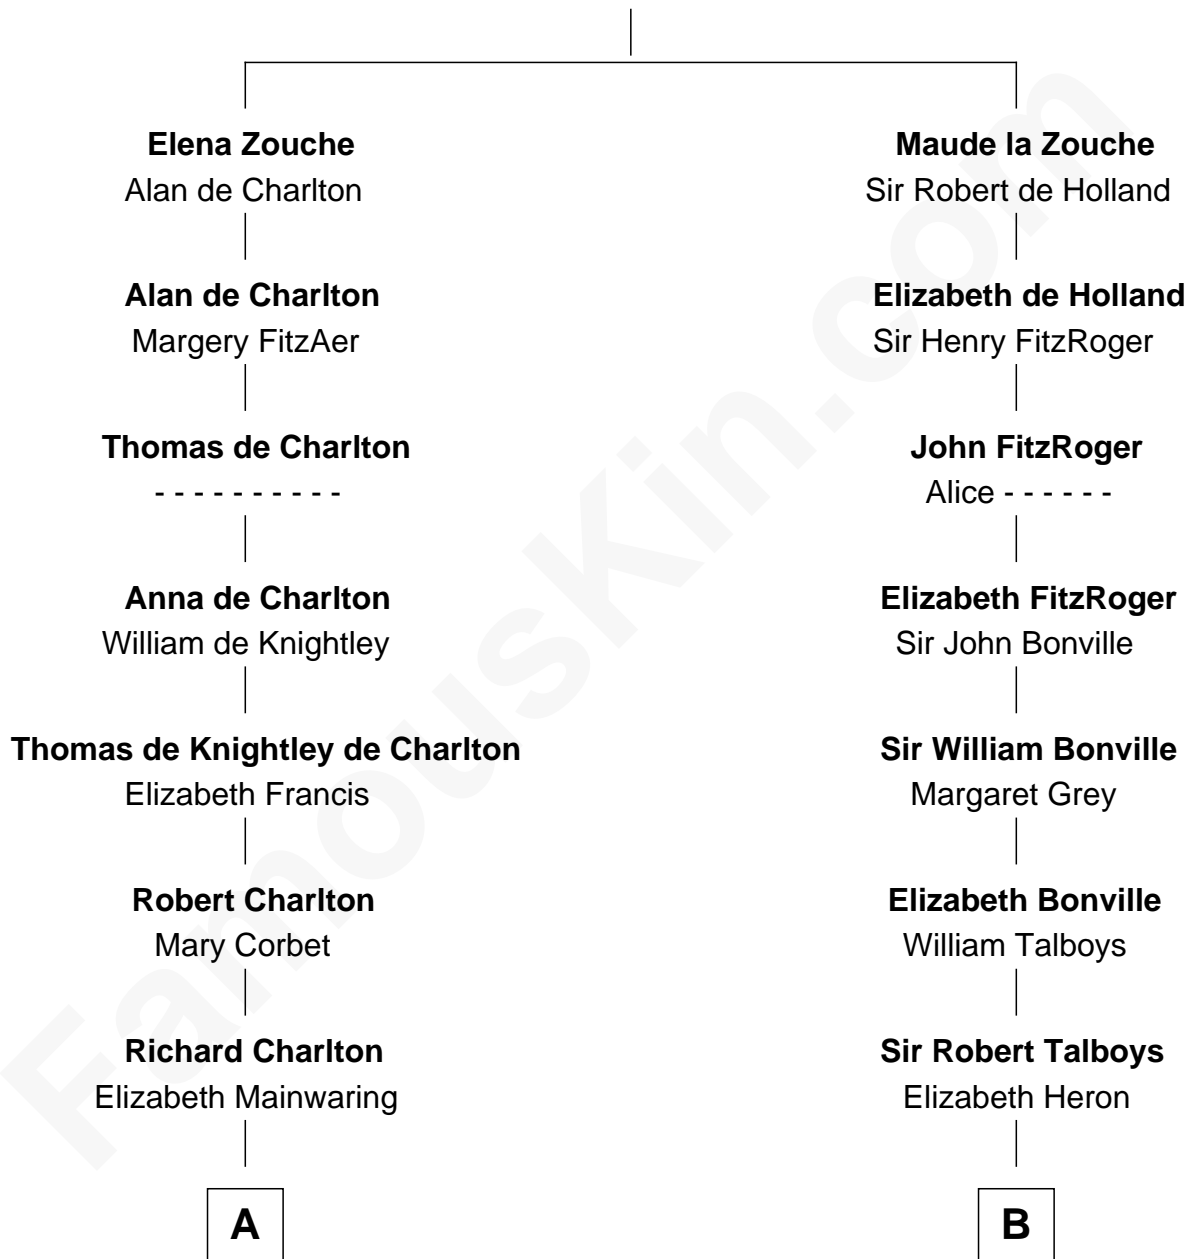

# FamousKin.com Relationship Chart of

**Sarah Palin**

*9th Governor of Alaska*

15th cousin 6 times removed of

**Thomas Nelson**

*Signer of the Declaration of Independence*

**Sir Alan la Zouche**

Eleanor de Segrave

**C**

Thomas S. Ruddock

Maria Nancy Newell

May Belle Ruddock

Henry Charles Brandt

Nellie Marie Brandt

Charles Francis Heath

Charles Richard Heath

Sarah Sheeran

**Sarah Palin**

*9th Governor of Alaska*

FamousKin.com