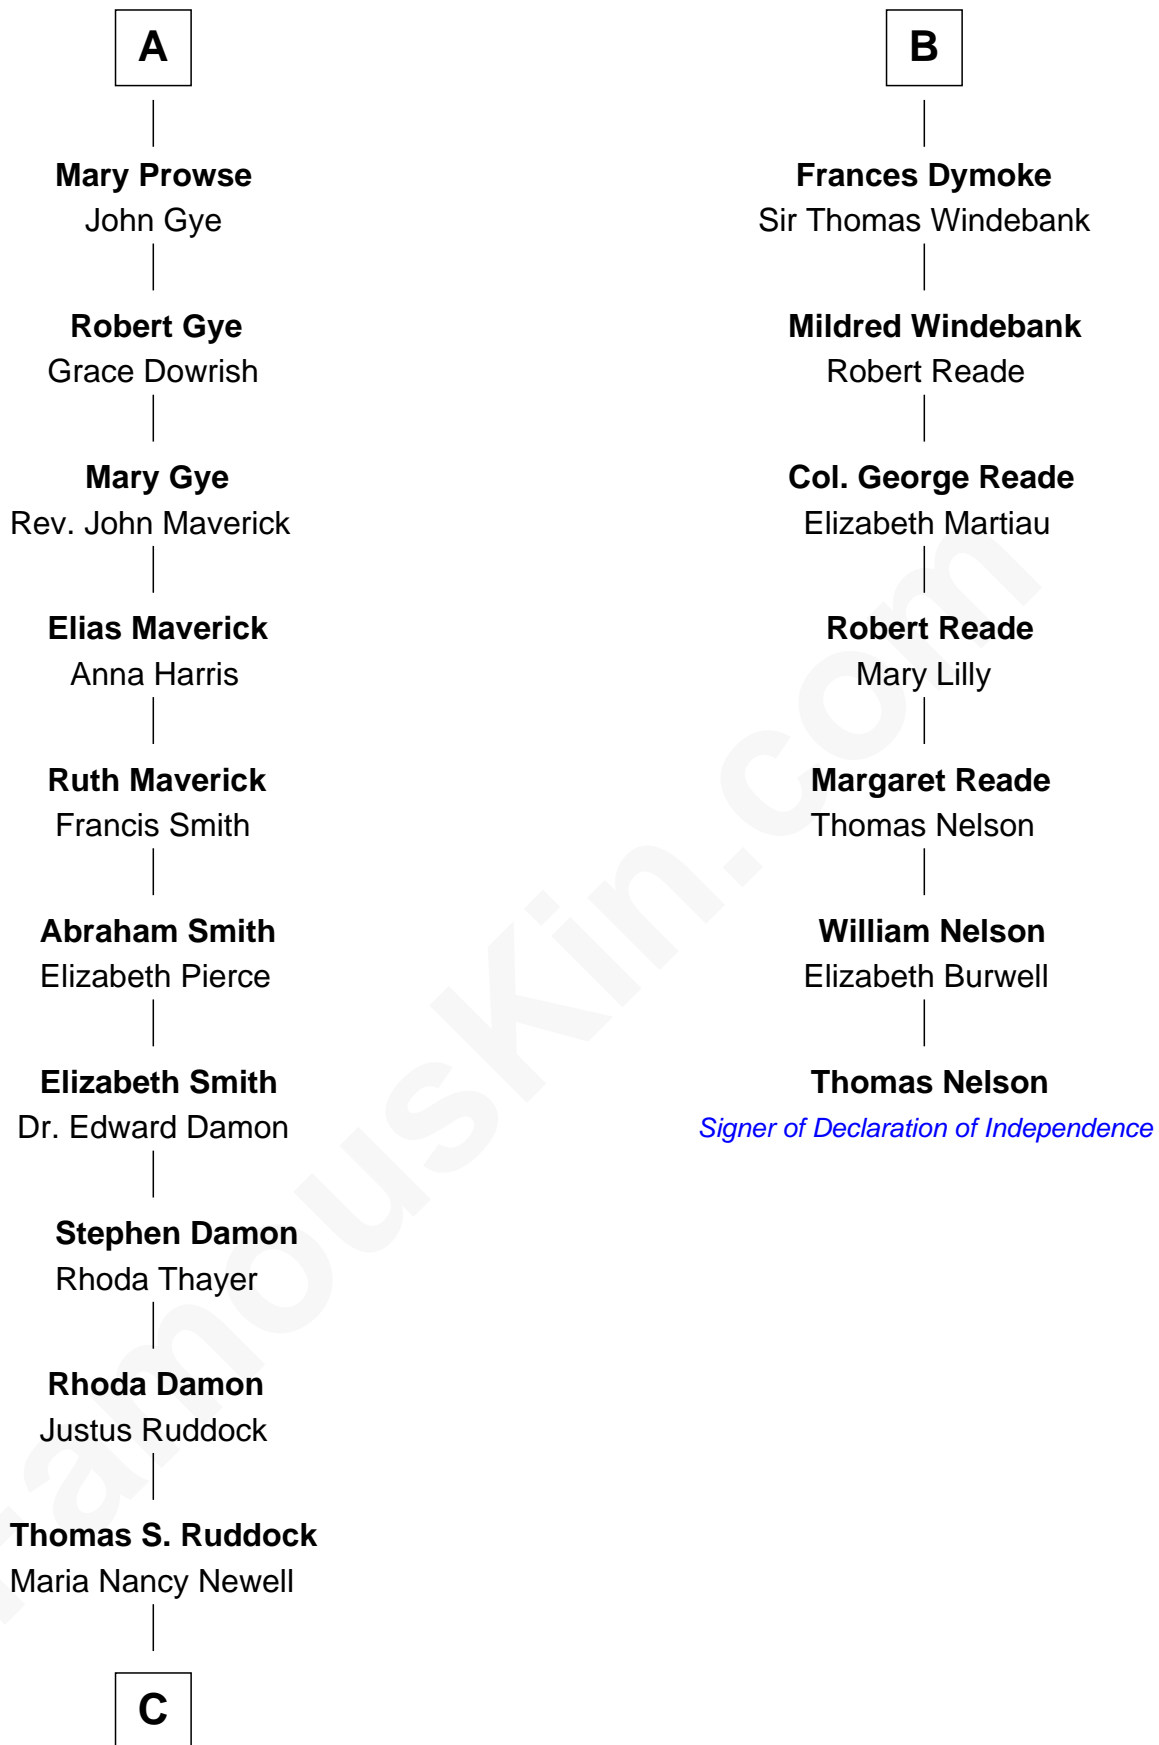

FamousKin.com Relationship Chart of

Sarah Palin

9th Governor of Alaska

13th cousin 7 times removed of

Thomas Nelson

Signer of the Declaration of Independence

Sir Maurice de Berkeley

Eve la Zouche

C

—
May Belle Ruddock
Henry Charles Brandt

—
Nellie Marie Brandt
Charles Francis Heath

—
Charles Richard Heath
Sarah Sheeran

—
Sarah Palin
9th Governor of Alaska

FamousKin.com