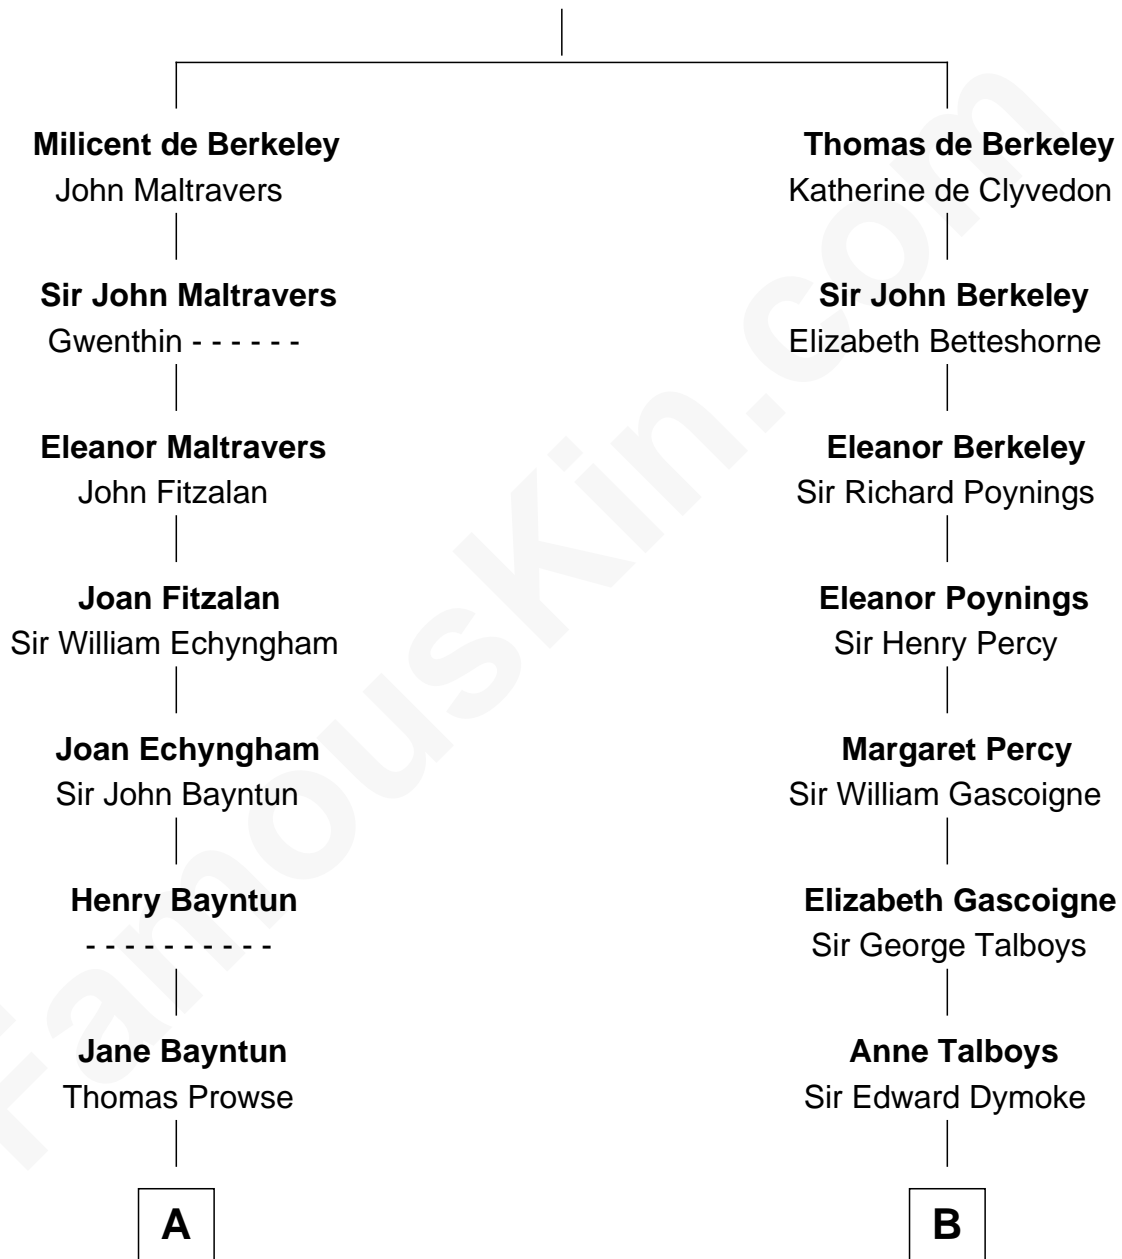

FamousKin.com Relationship Chart of

Sarah Palin

9th Governor of Alaska

13th cousin 7 times removed of

Thomas Nelson

Signer of the Declaration of Independence

Sir Maurice de Berkeley

Eve la Zouche

C

—
May Belle Ruddock
Henry Charles Brandt

—
Nellie Marie Brandt
Charles Francis Heath

—
Charles Richard Heath
Sarah Sheeran

—
Sarah Palin
9th Governor of Alaska

FamousKin.com