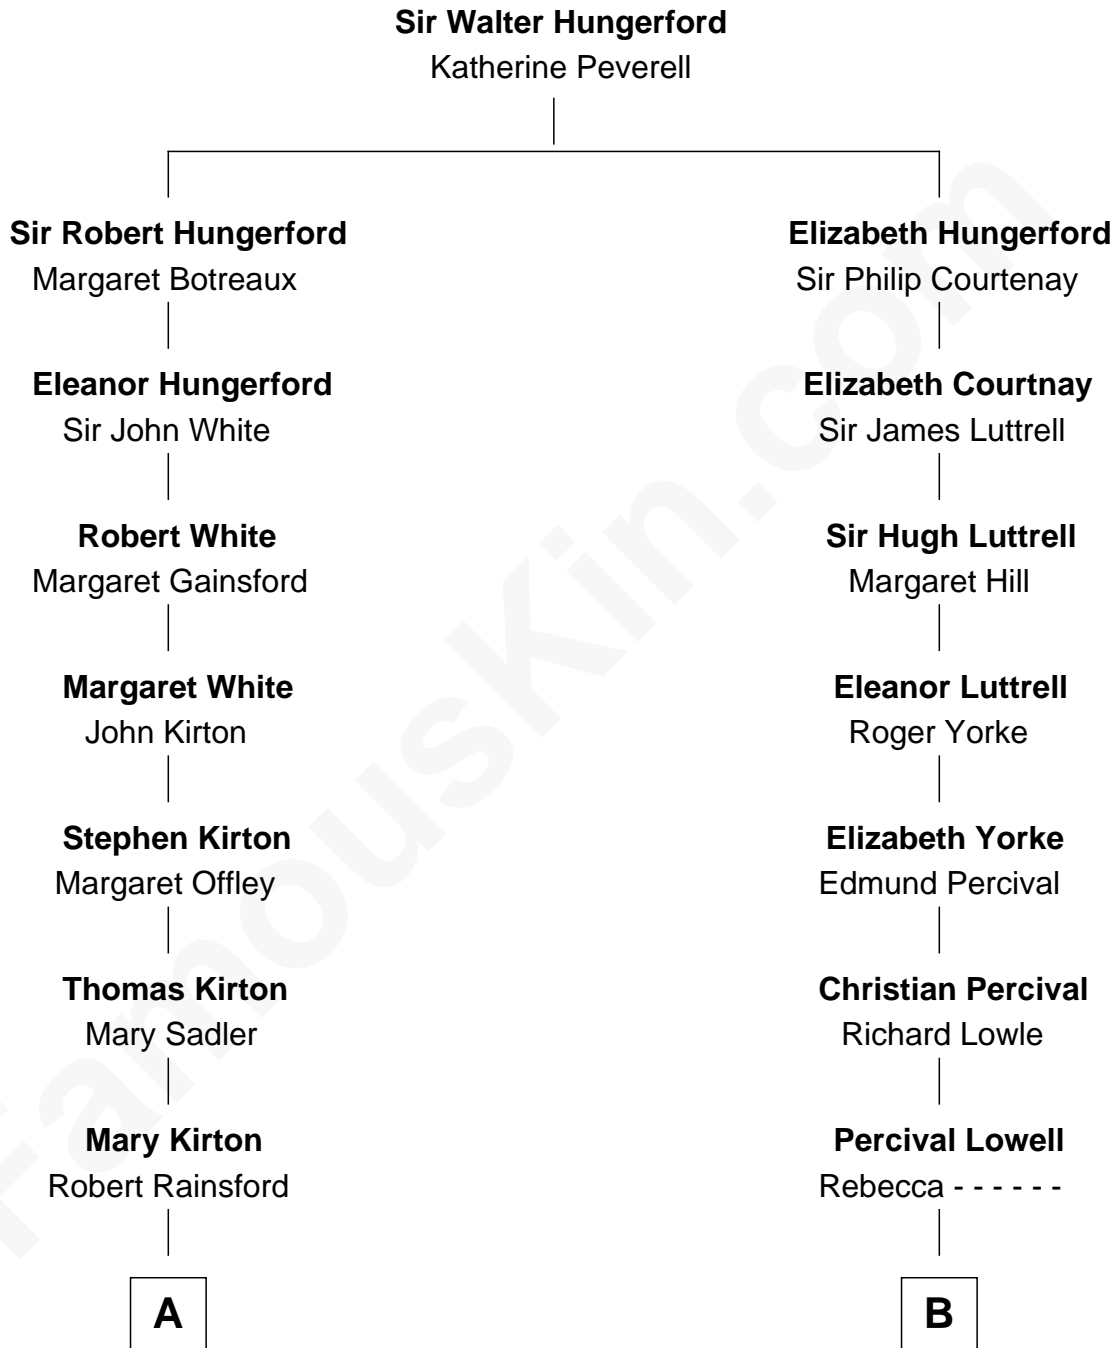

# FamousKin.com

## Relationship Chart of Sarah Palin

9th Governor of Alaska

11th cousin 8 times removed of

**General William Whipple**

Signer of the Declaration of Independence

**C**

**Helen Louise Gower**  
Clement James Sheeran

**Sarah Sheeran**  
Charles Richard Heath

**Sarah Palin**  
*9th Governor of Alaska*

FamousKin.com