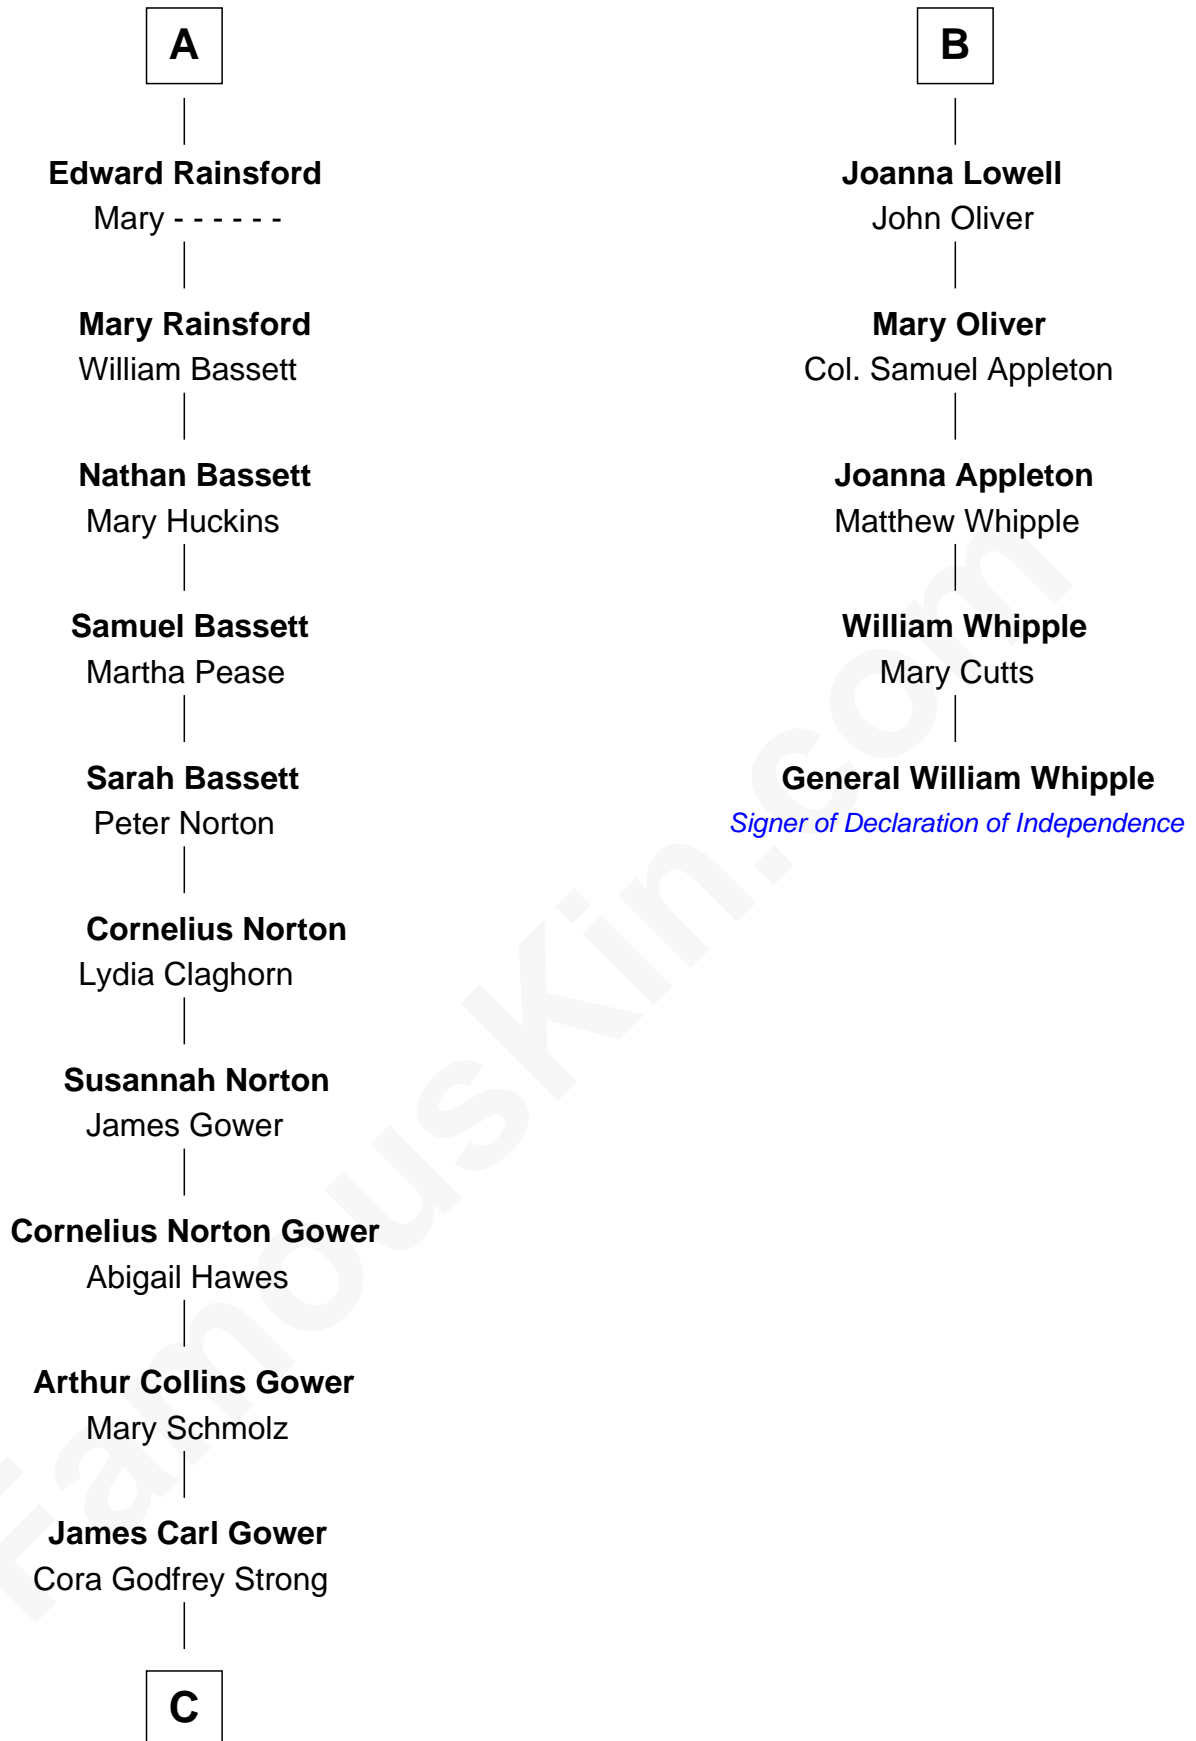

## Relationship Chart of Sarah Palin

9th Governor of Alaska

11th cousin 8 times removed of

**General William Whipple**

Signer of the Declaration of Independence

**C**

**Helen Louise Gower**  
Clement James Sheeran

**Sarah Sheeran**  
Charles Richard Heath

**Sarah Palin**  
*9th Governor of Alaska*

FamousKin.com