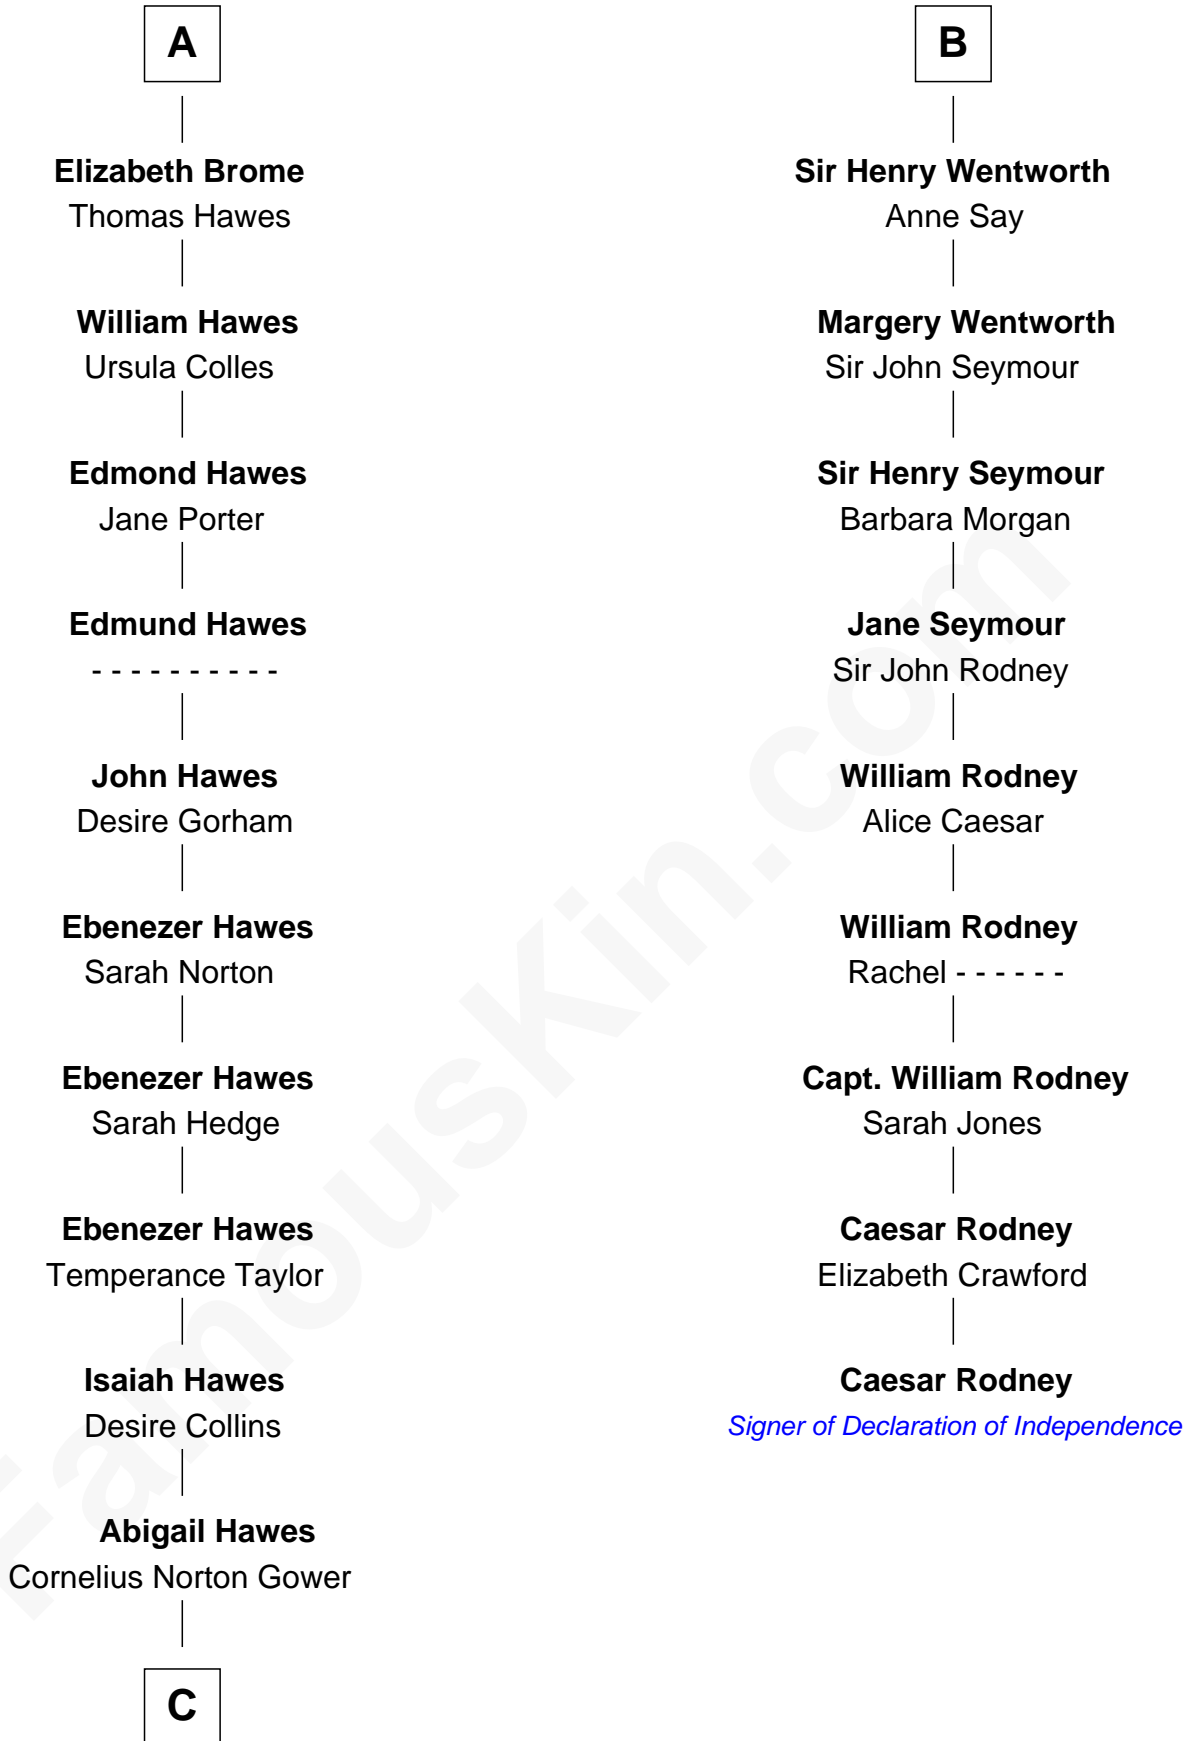

# FamousKin.com Relationship Chart of

**Sarah Palin**

*9th Governor of Alaska*

15th cousin 6 times removed of

**Caesar Rodney**

*Signer of the Declaration of Independence*

**Sir Robert de Ros**

Isabel de Aubeney

**C**

—  
**Arthur Collins Gower**

Mary Schmolz

—  
**James Carl Gower**

Cora Godfrey Strong

—  
**Helen Louise Gower**

Clement James Sheeran

—  
**Sarah Sheeran**

Charles Richard Heath

—  
**Sarah Palin**

*9th Governor of Alaska*

FamousKin.com