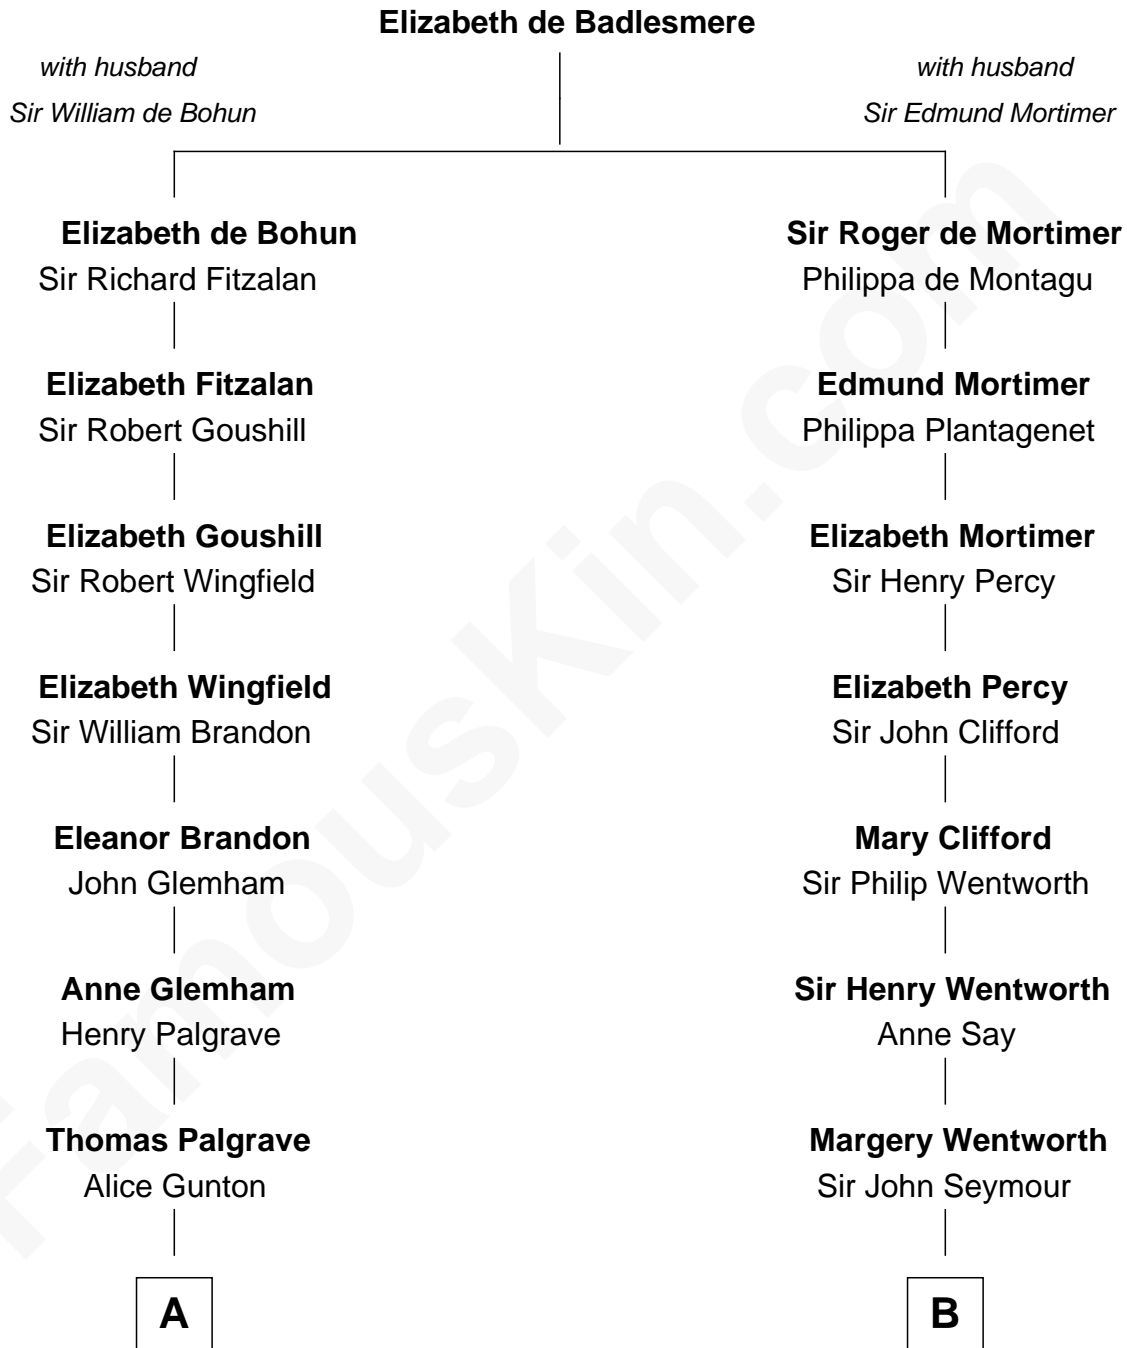

FamousKin.com Relationship Chart of

Sarah Palin

9th Governor of Alaska

13th cousin 8 times removed of

Caesar Rodney

Signer of the Declaration of Independence

C

—
James W. Heath
Alma Miranda Rhodes

—
Charles R. Heath
Alice Adeline Oriel

—
Charles Francis Heath
Nellie Marie Brandt

—
Charles Richard Heath
Sarah Sheeran

—
Sarah Palin
9th Governor of Alaska

FamousKin.com