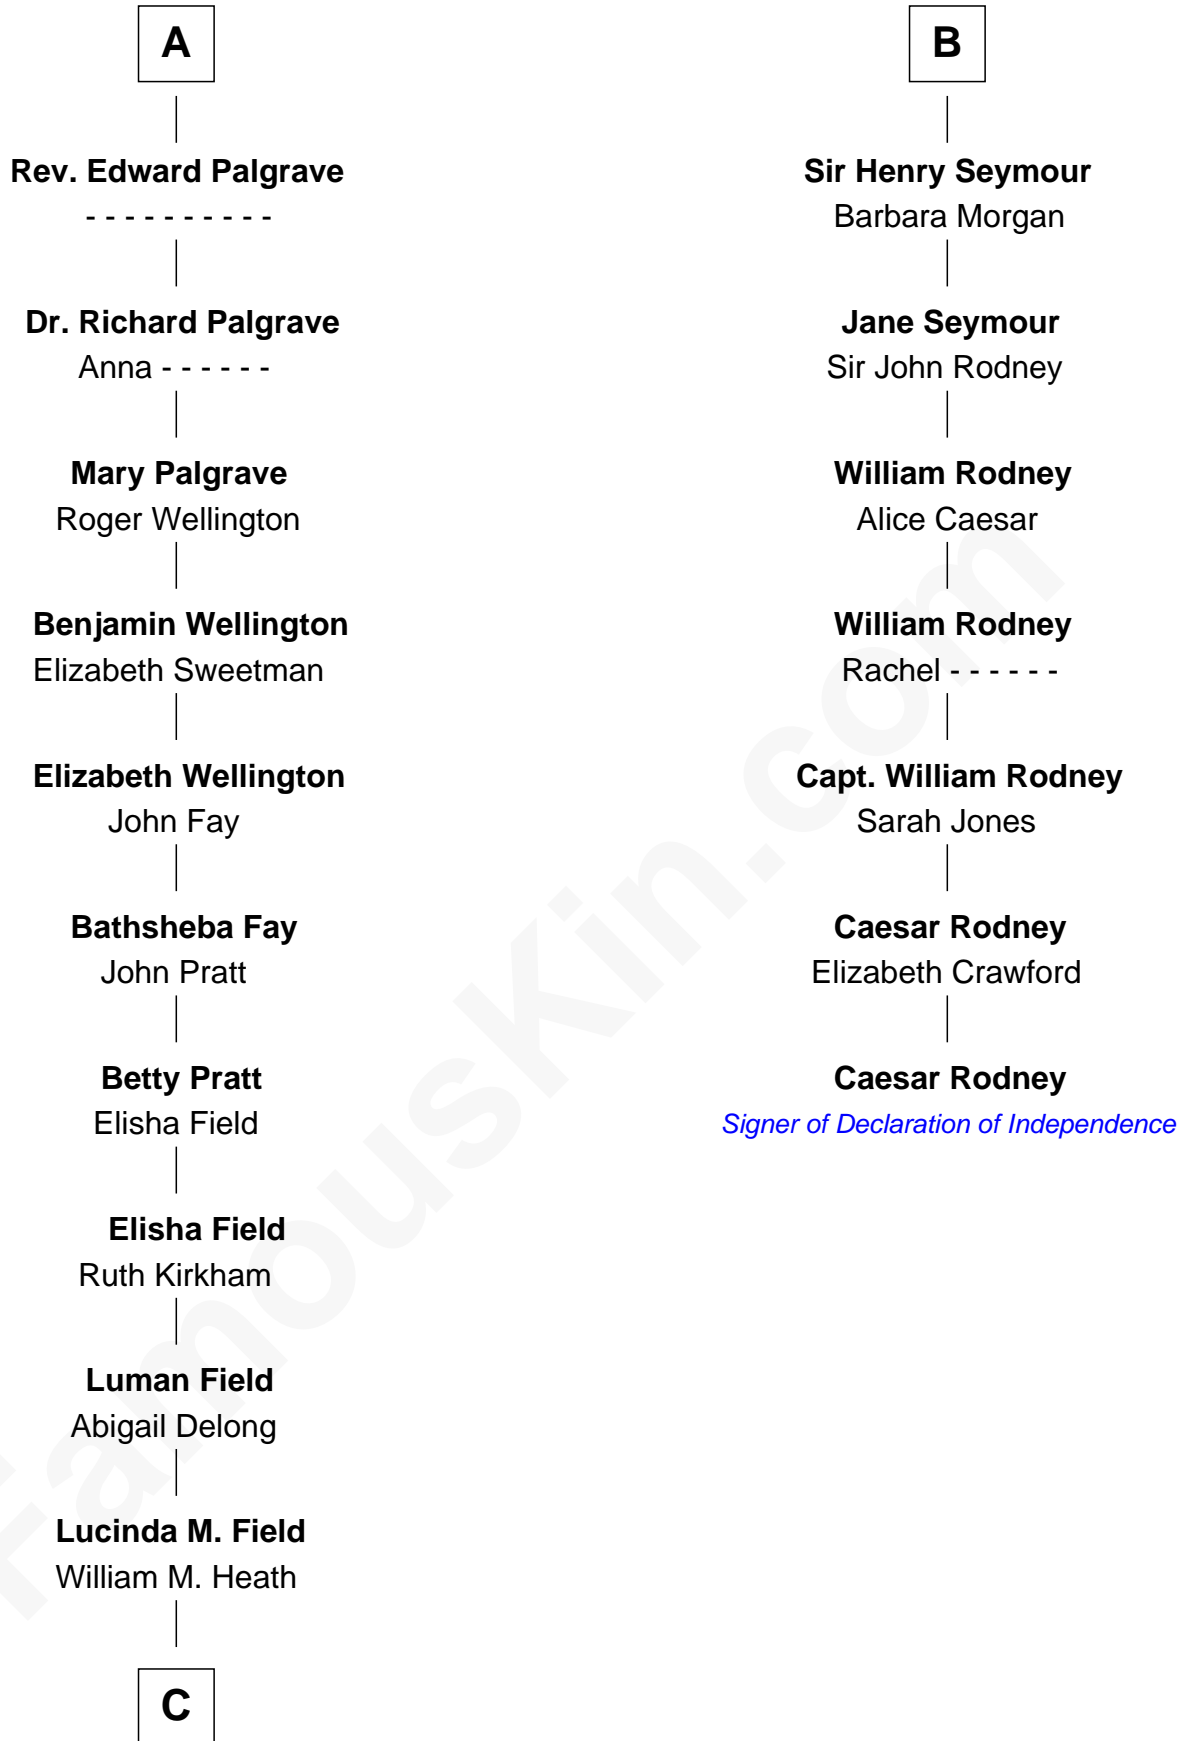

FamousKin.com Relationship Chart of

Sarah Palin

9th Governor of Alaska

13th cousin 8 times removed of

Caesar Rodney

Signer of the Declaration of Independence

C

—
James W. Heath
Alma Miranda Rhodes

—
Charles R. Heath
Alice Adeline Oriel

—
Charles Francis Heath
Nellie Marie Brandt

—
Charles Richard Heath
Sarah Sheeran

—
Sarah Palin
9th Governor of Alaska

FamousKin.com