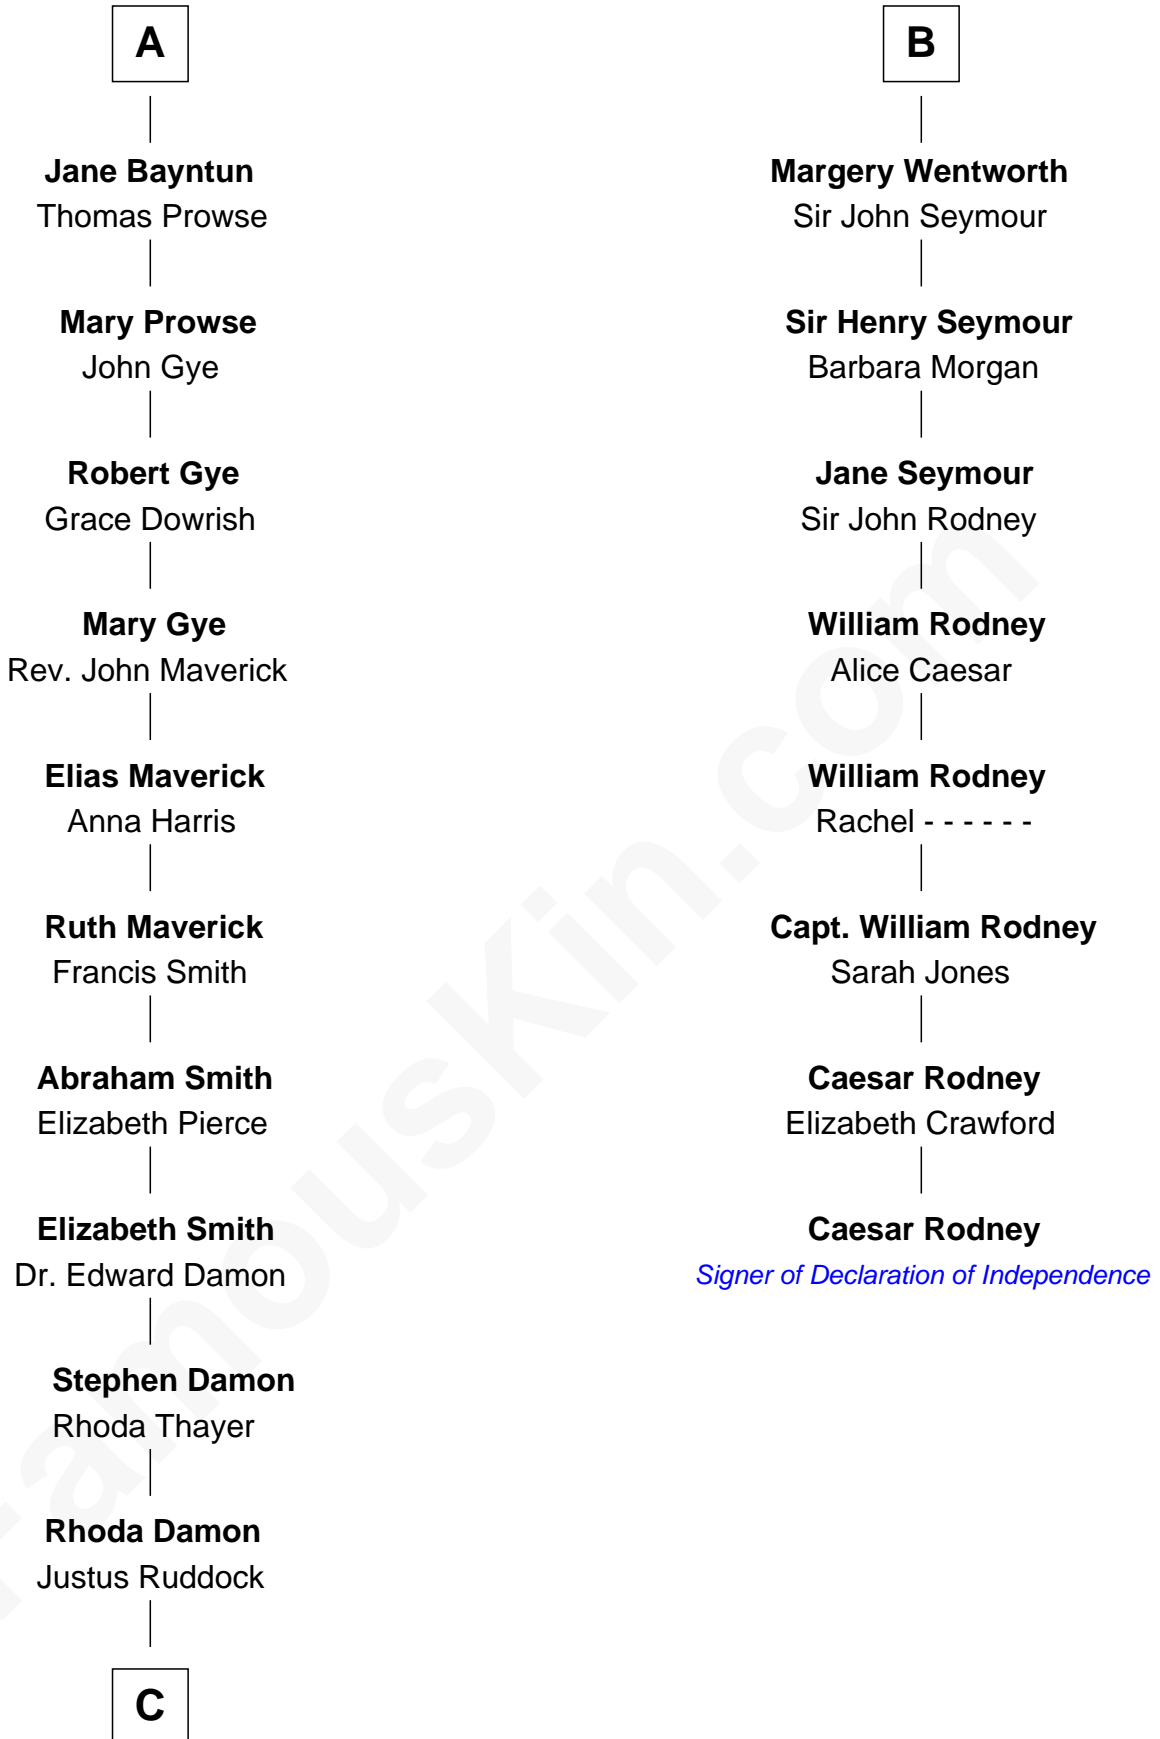

## Relationship Chart of Sarah Palin

9th Governor of Alaska

14th cousin 7 times removed of

**Caesar Rodney**

Signer of the Declaration of Independence

**C**

Thomas S. Ruddock

Maria Nancy Newell

May Belle Ruddock

Henry Charles Brandt

Nellie Marie Brandt

Charles Francis Heath

Charles Richard Heath

Sarah Sheeran

**Sarah Palin**

*9th Governor of Alaska*