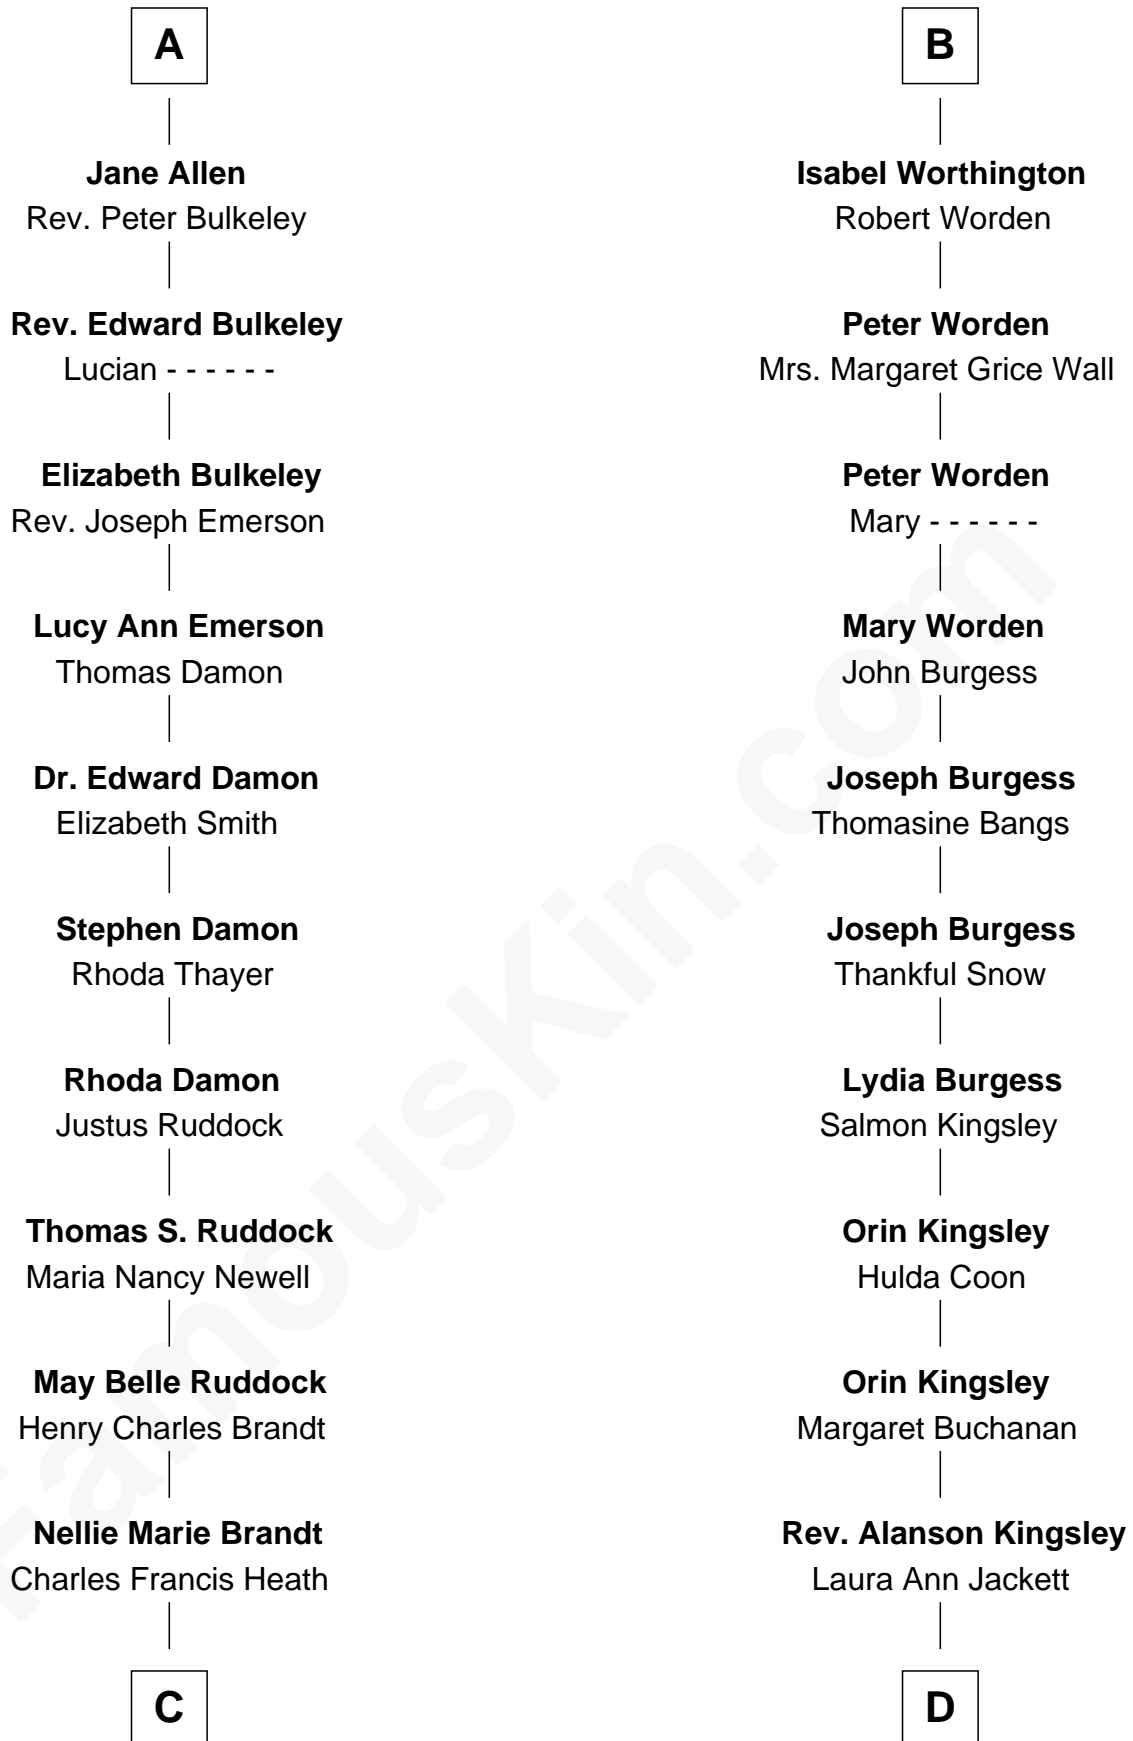

FamousKin.com Relationship Chart of

Sarah Palin

9th Governor of Alaska

18th cousin 3 times removed of

Taylor Swift

Singer and Songwriter

C

Charles Richard Heath

Sarah Sheeran

Sarah Palin

9th Governor of Alaska

D

Barbara Maria Jane Kingsley

Willis Wilbur Thompson

Bernice Maude Thompson

Archie Dean Swift