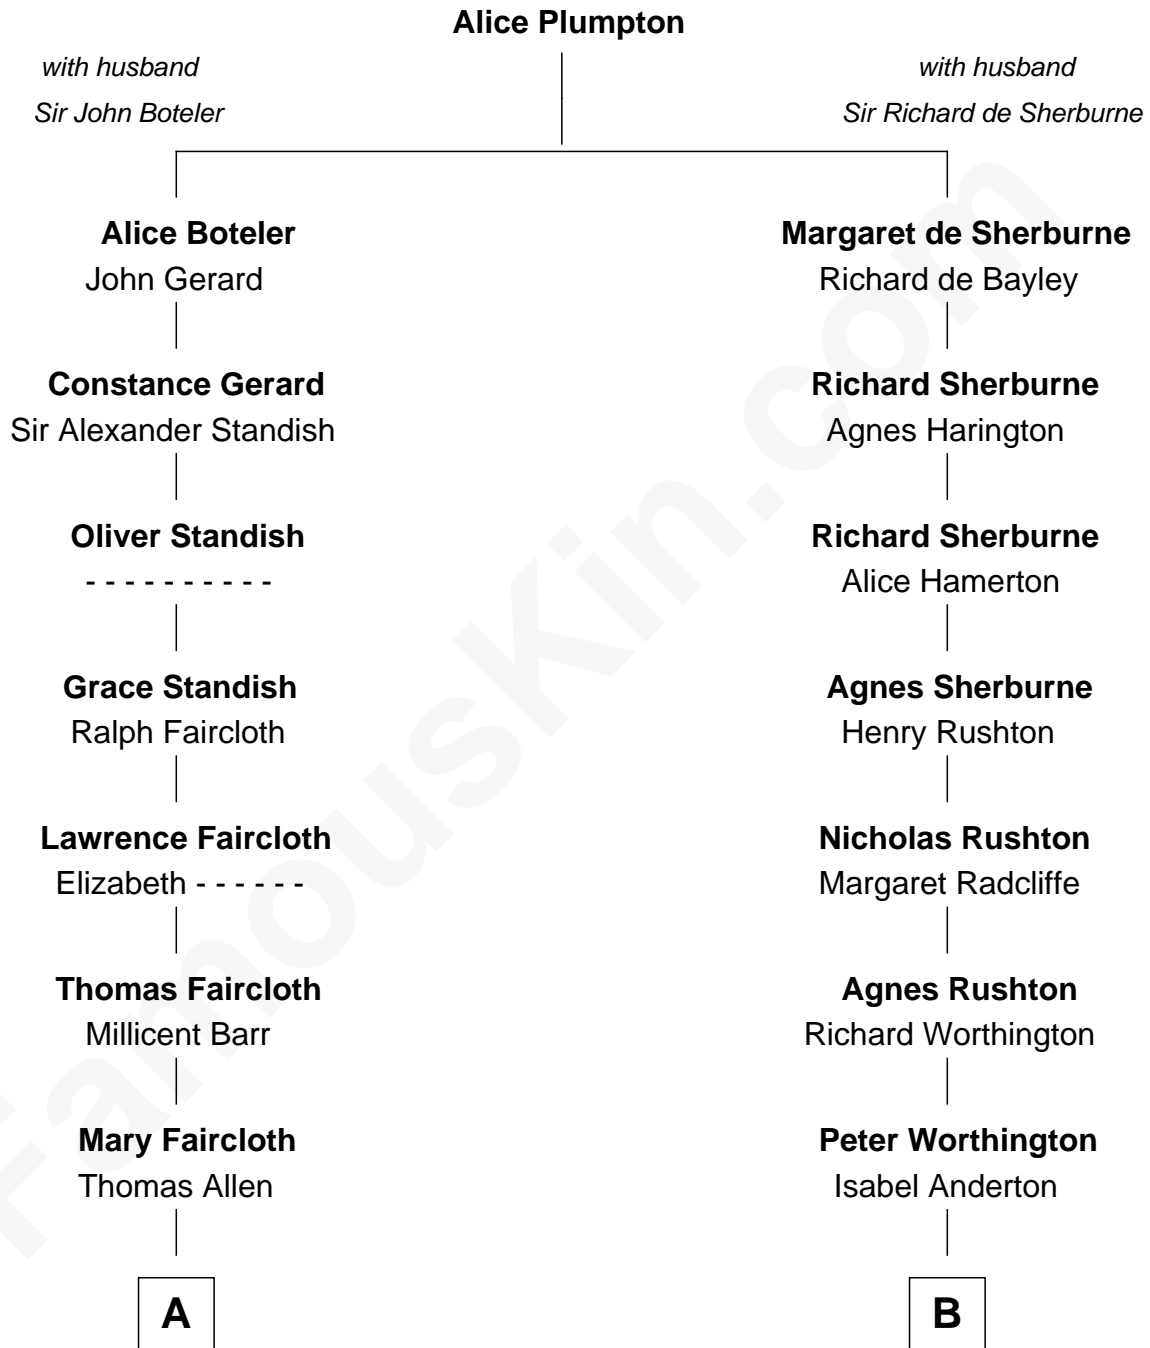

FamousKin.com Relationship Chart of

Sarah Palin

9th Governor of Alaska

18th cousin 3 times removed of

Taylor Swift

Singer and Songwriter

C

Charles Richard Heath

Sarah Sheeran

Sarah Palin

9th Governor of Alaska

D

Barbara Maria Jane Kingsley

Willis Wilbur Thompson

Bernice Maude Thompson

Archie Dean Swift