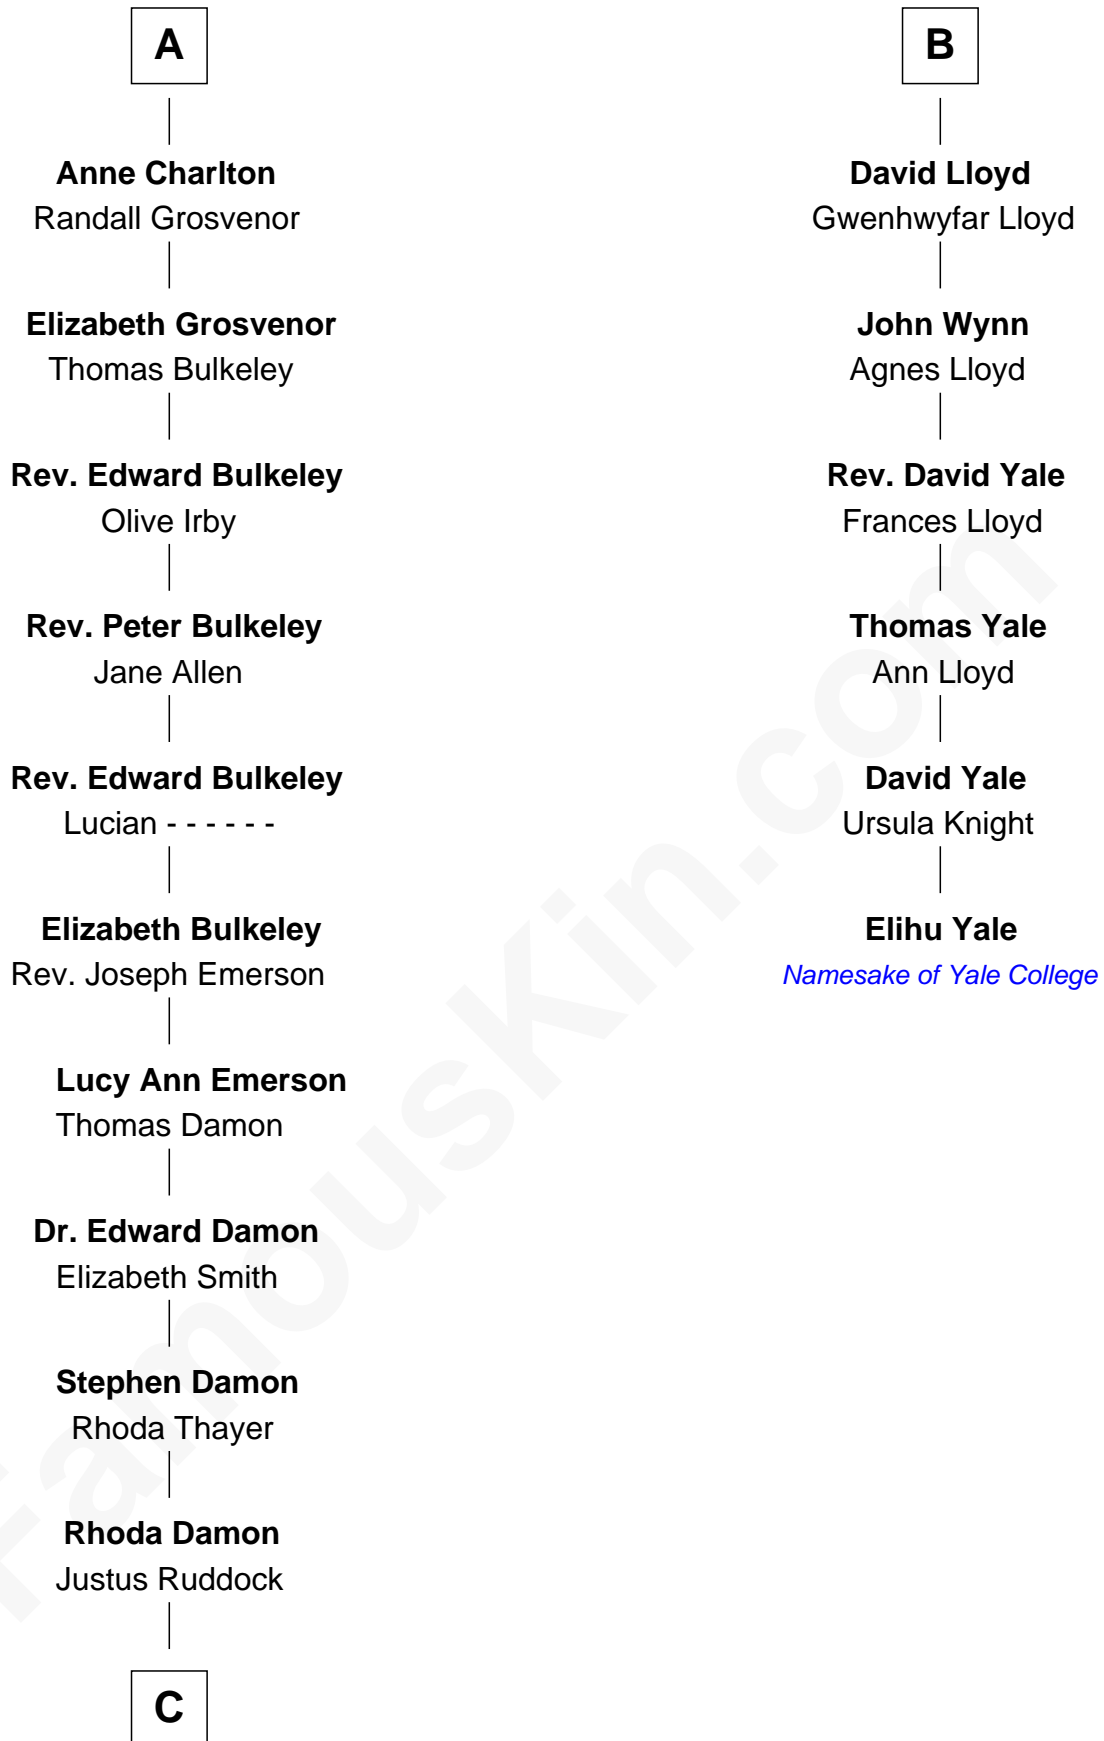

# FamousKin.com Relationship Chart of

**Sarah Palin**

*9th Governor of Alaska*

12th cousin 9 times removed of

**Elihu Yale**

*Benefactor and Namesake of Yale College*

**Sir Roger de Somery**

Nichole d'Aubenev

**C**

—  
**Thomas S. Ruddock**

Maria Nancy Newell

—  
**May Belle Ruddock**

Henry Charles Brandt

—  
**Nellie Marie Brandt**

Charles Francis Heath

—  
**Charles Richard Heath**

Sarah Sheeran

—  
**Sarah Palin**

*9th Governor of Alaska*

FamousKin.com