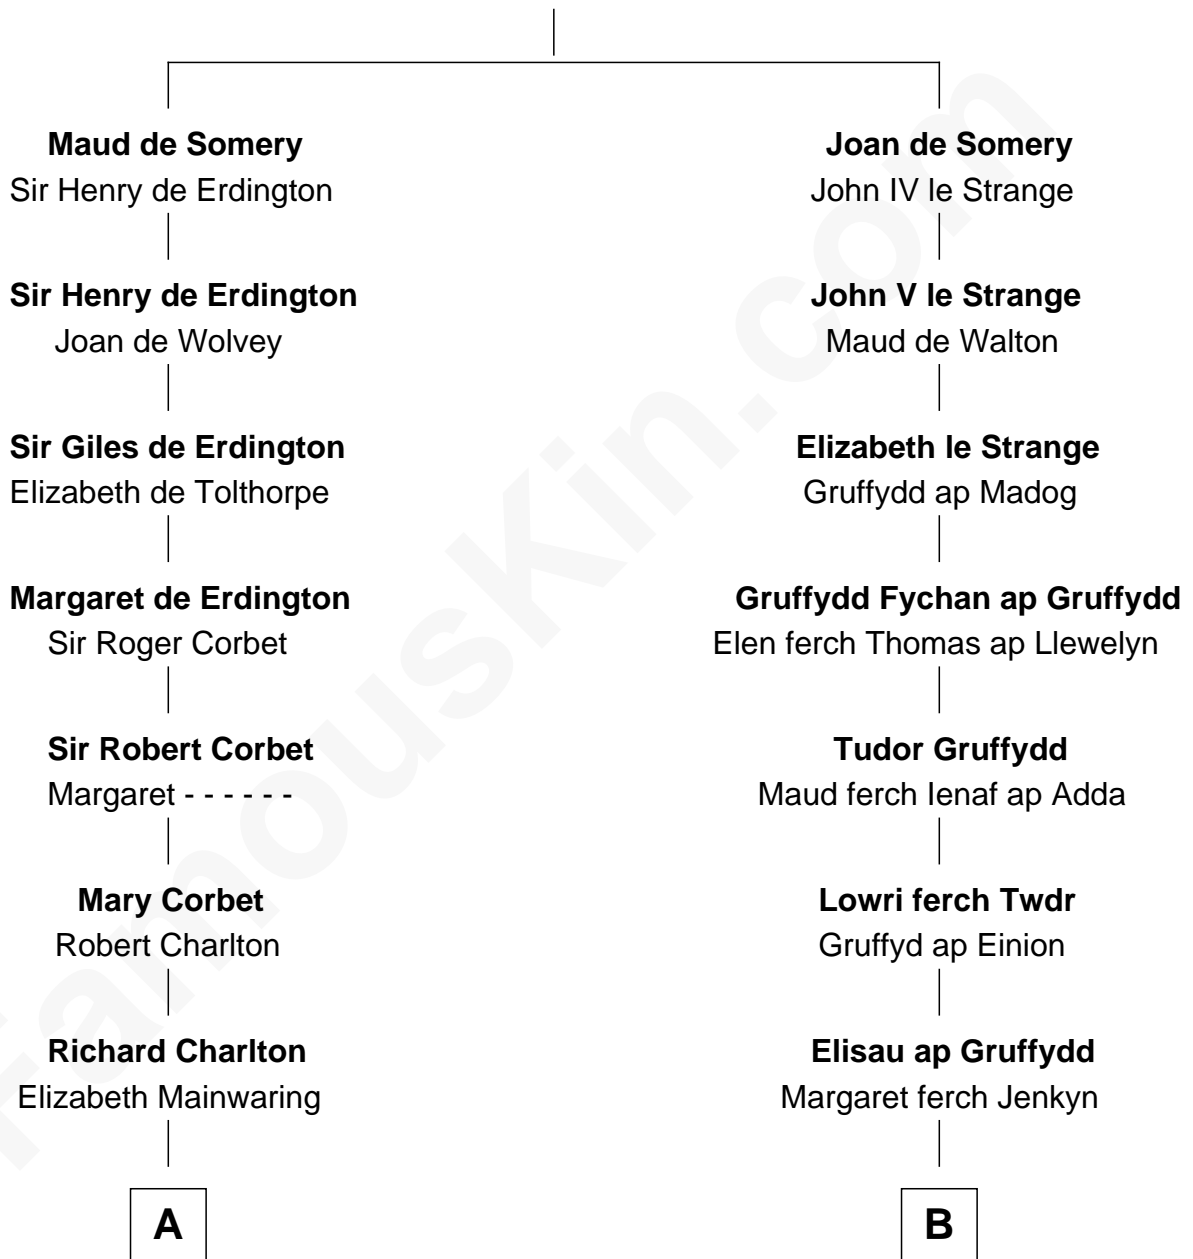

# FamousKin.com Relationship Chart of

**Sarah Palin**

*9th Governor of Alaska*

12th cousin 9 times removed of

**Elihu Yale**

*Benefactor and Namesake of Yale College*

**Sir Roger de Somery**

Nichole d'Aubenev

**C**

—  
**Thomas S. Ruddock**

Maria Nancy Newell

—  
**May Belle Ruddock**

Henry Charles Brandt

—  
**Nellie Marie Brandt**

Charles Francis Heath

—  
**Charles Richard Heath**

Sarah Sheeran

—  
**Sarah Palin**

*9th Governor of Alaska*

FamousKin.com