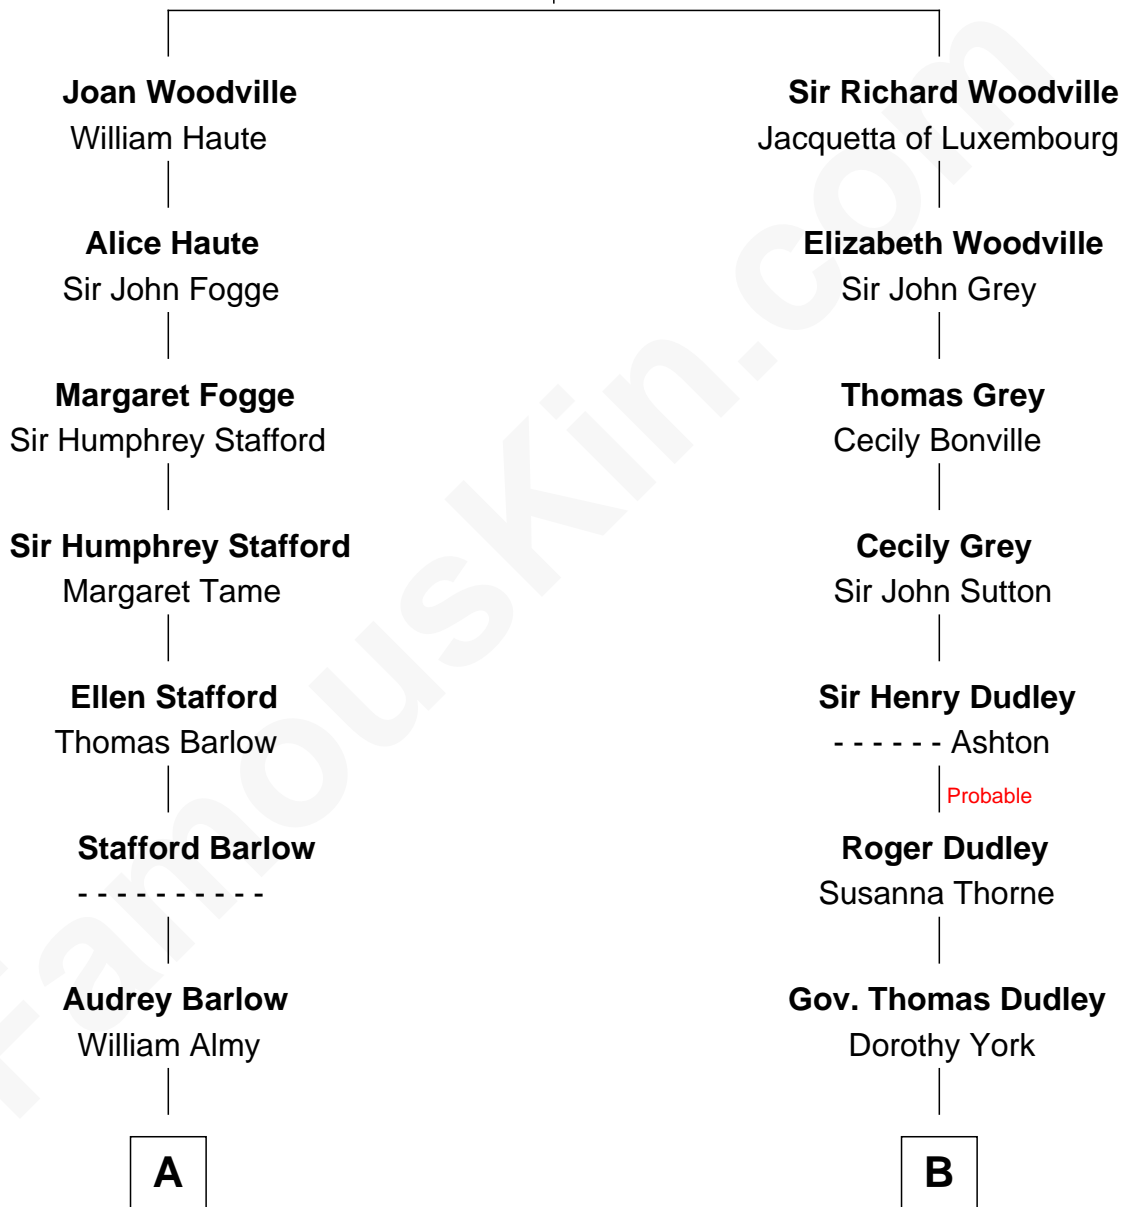

FamousKin.com Relationship Chart of

Sarah Palin

9th Governor of Alaska

18th cousin of

Christopher Reeve

Movie Actor

Richard Woodville

Joan Bedlisgate

Christopher Reeve photo by [Jbfrankel](#) [\(CC BY-SA 3.0\)](#)