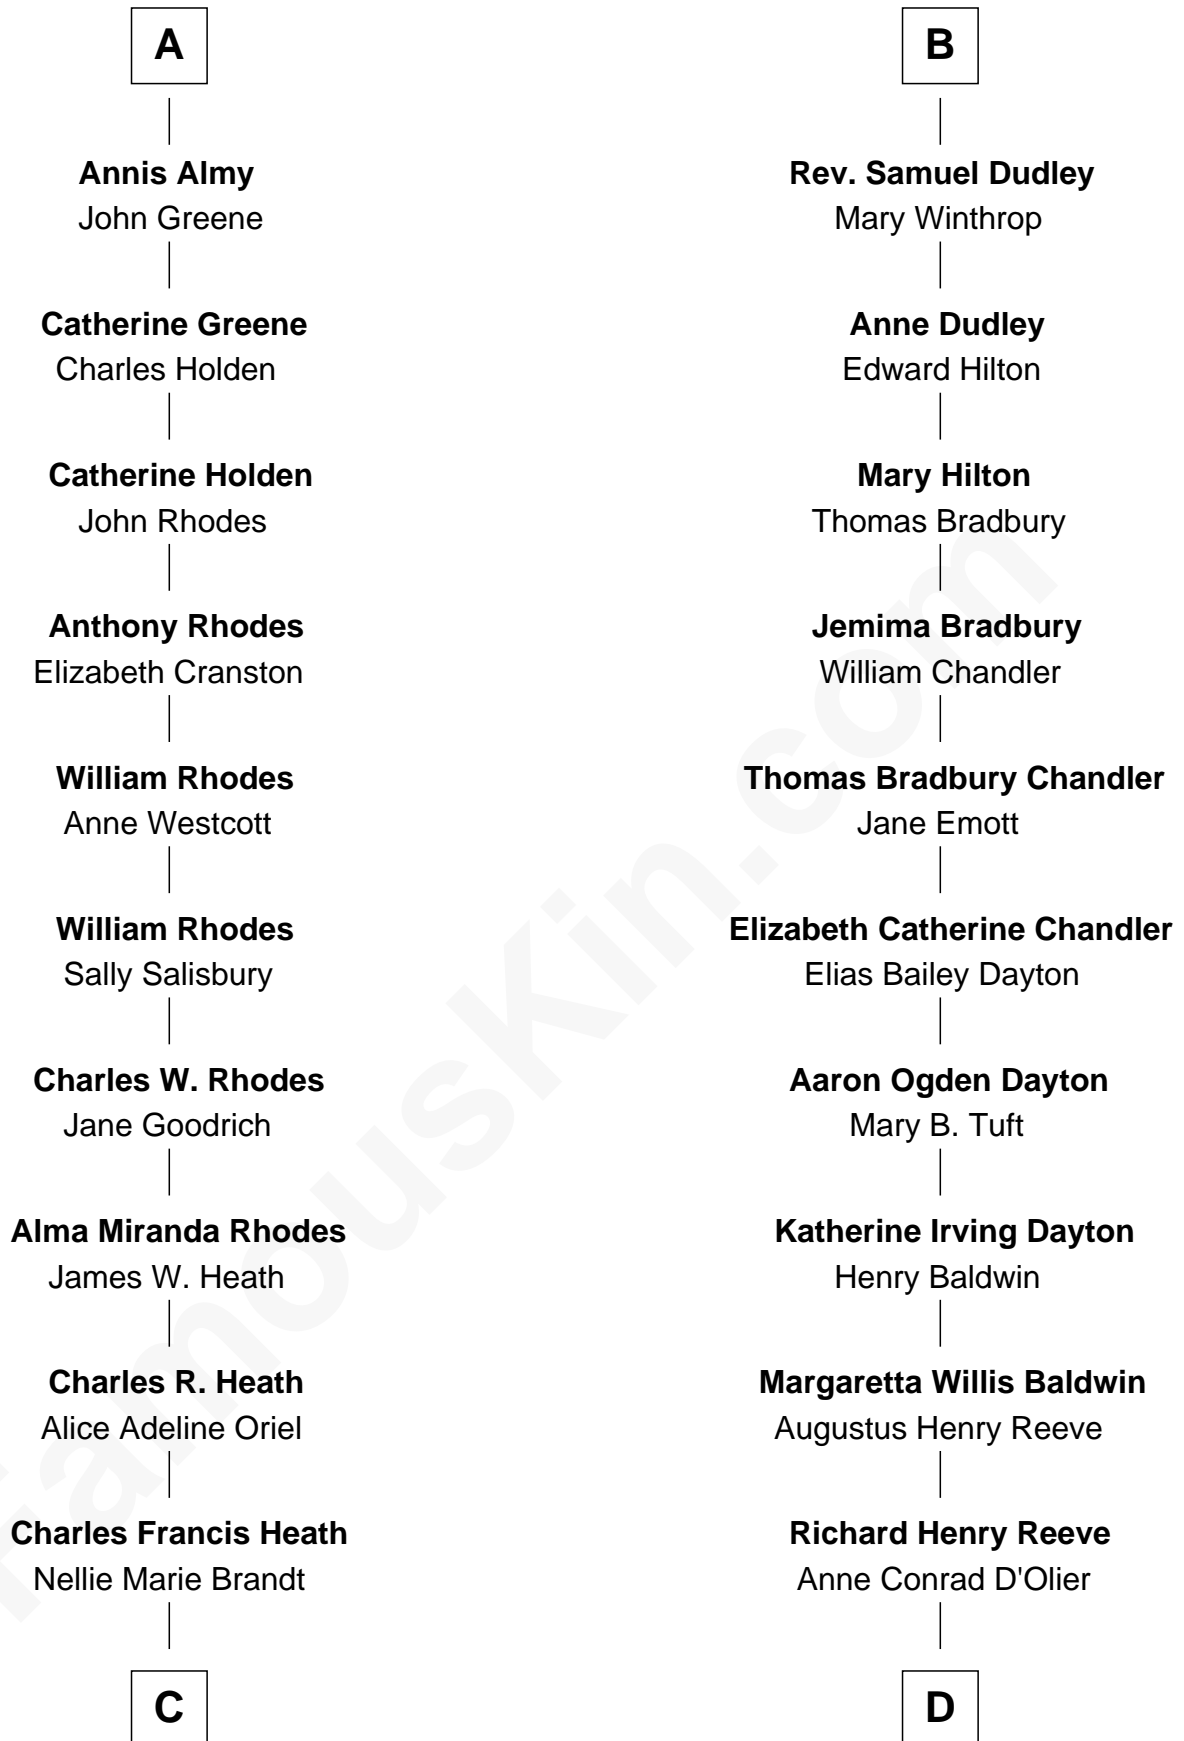

FamousKin.com Relationship Chart of

Sarah Palin

9th Governor of Alaska

18th cousin of

Christopher Reeve

Movie Actor

Richard Woodville

Joan Bedlisgate

Christopher Reeve photo by [Jbfrankel](#) [\(CC BY-SA 3.0\)](#)