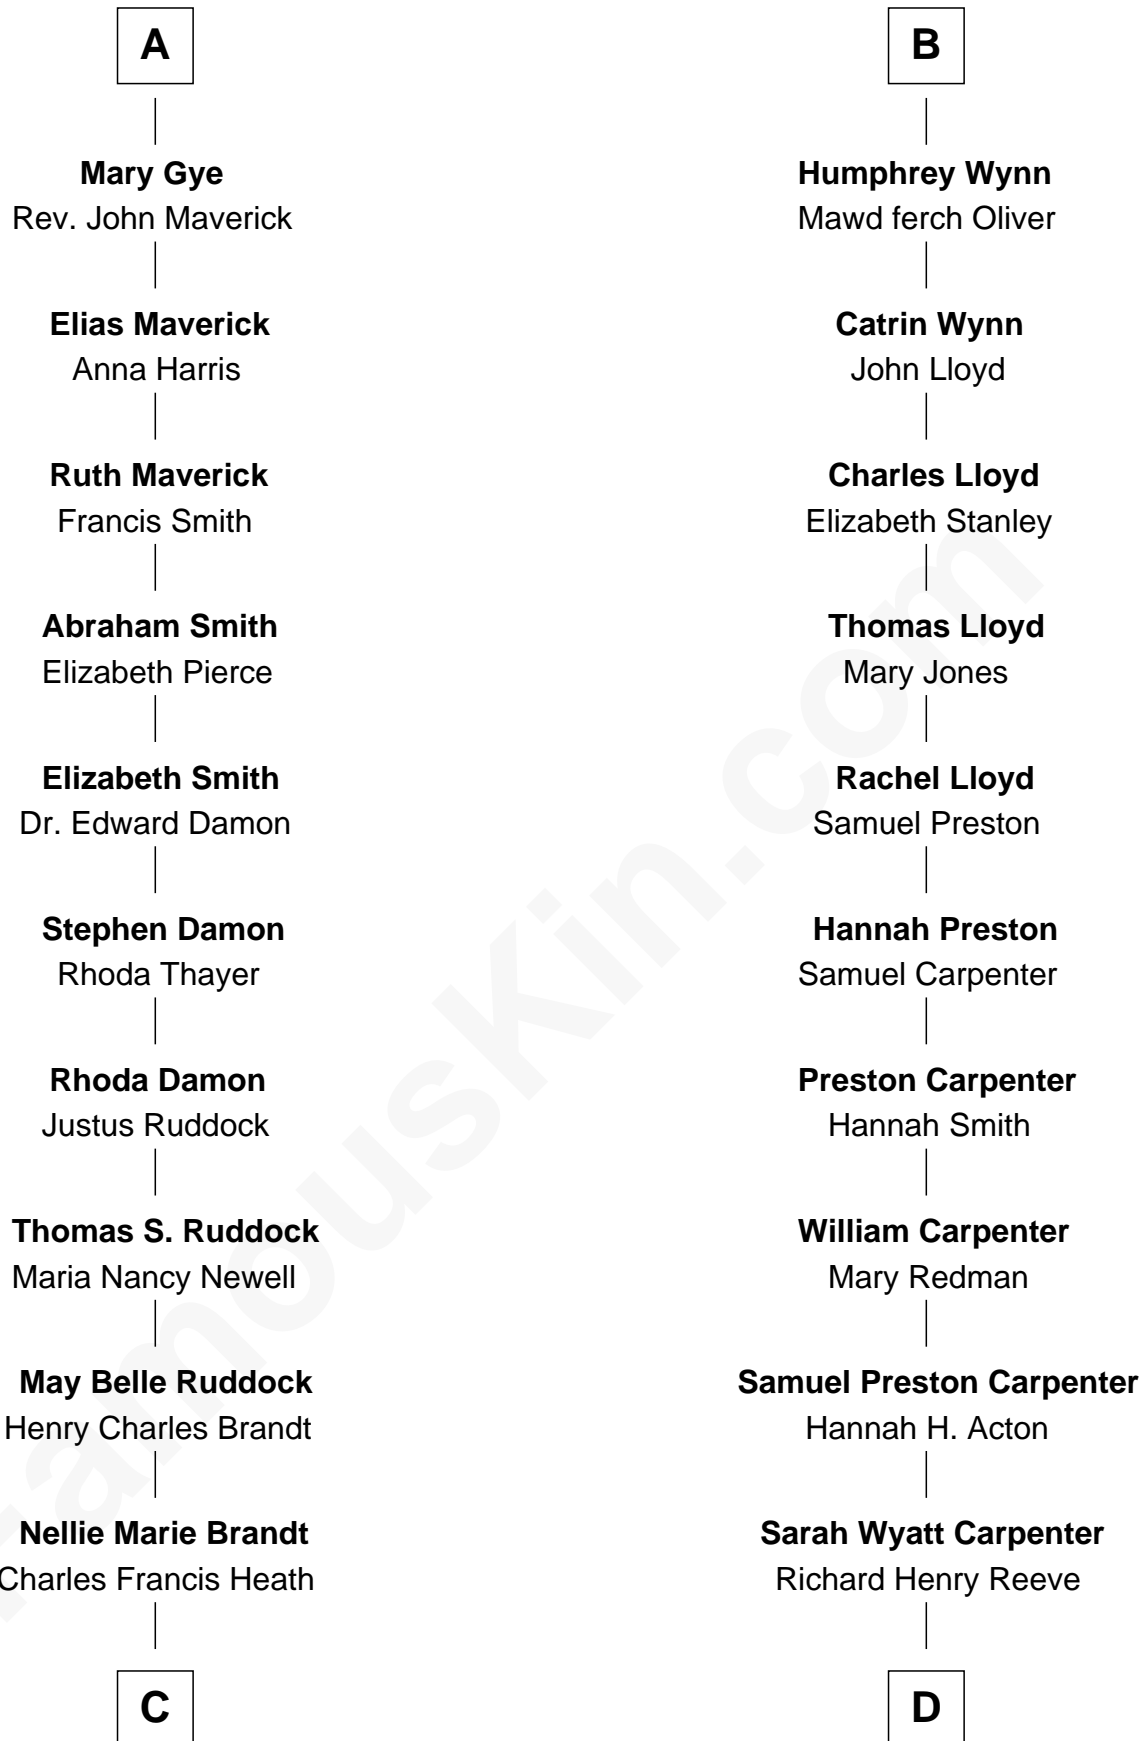

# FamousKin.com Relationship Chart of

**Sarah Palin**

*9th Governor of Alaska*

18th cousin 2 times removed of

**Christopher Reeve**

*Movie Actor*

**Richard Fitzalan**  
Eleanor Plantagenet

**C**

**Charles Richard Heath**

Sarah Sheeran

**Sarah Palin**

*9th Governor of Alaska*

**D**

**Augustus Henry Reeve**

Margaretta Willis Baldwin

**Richard Henry Reeve**