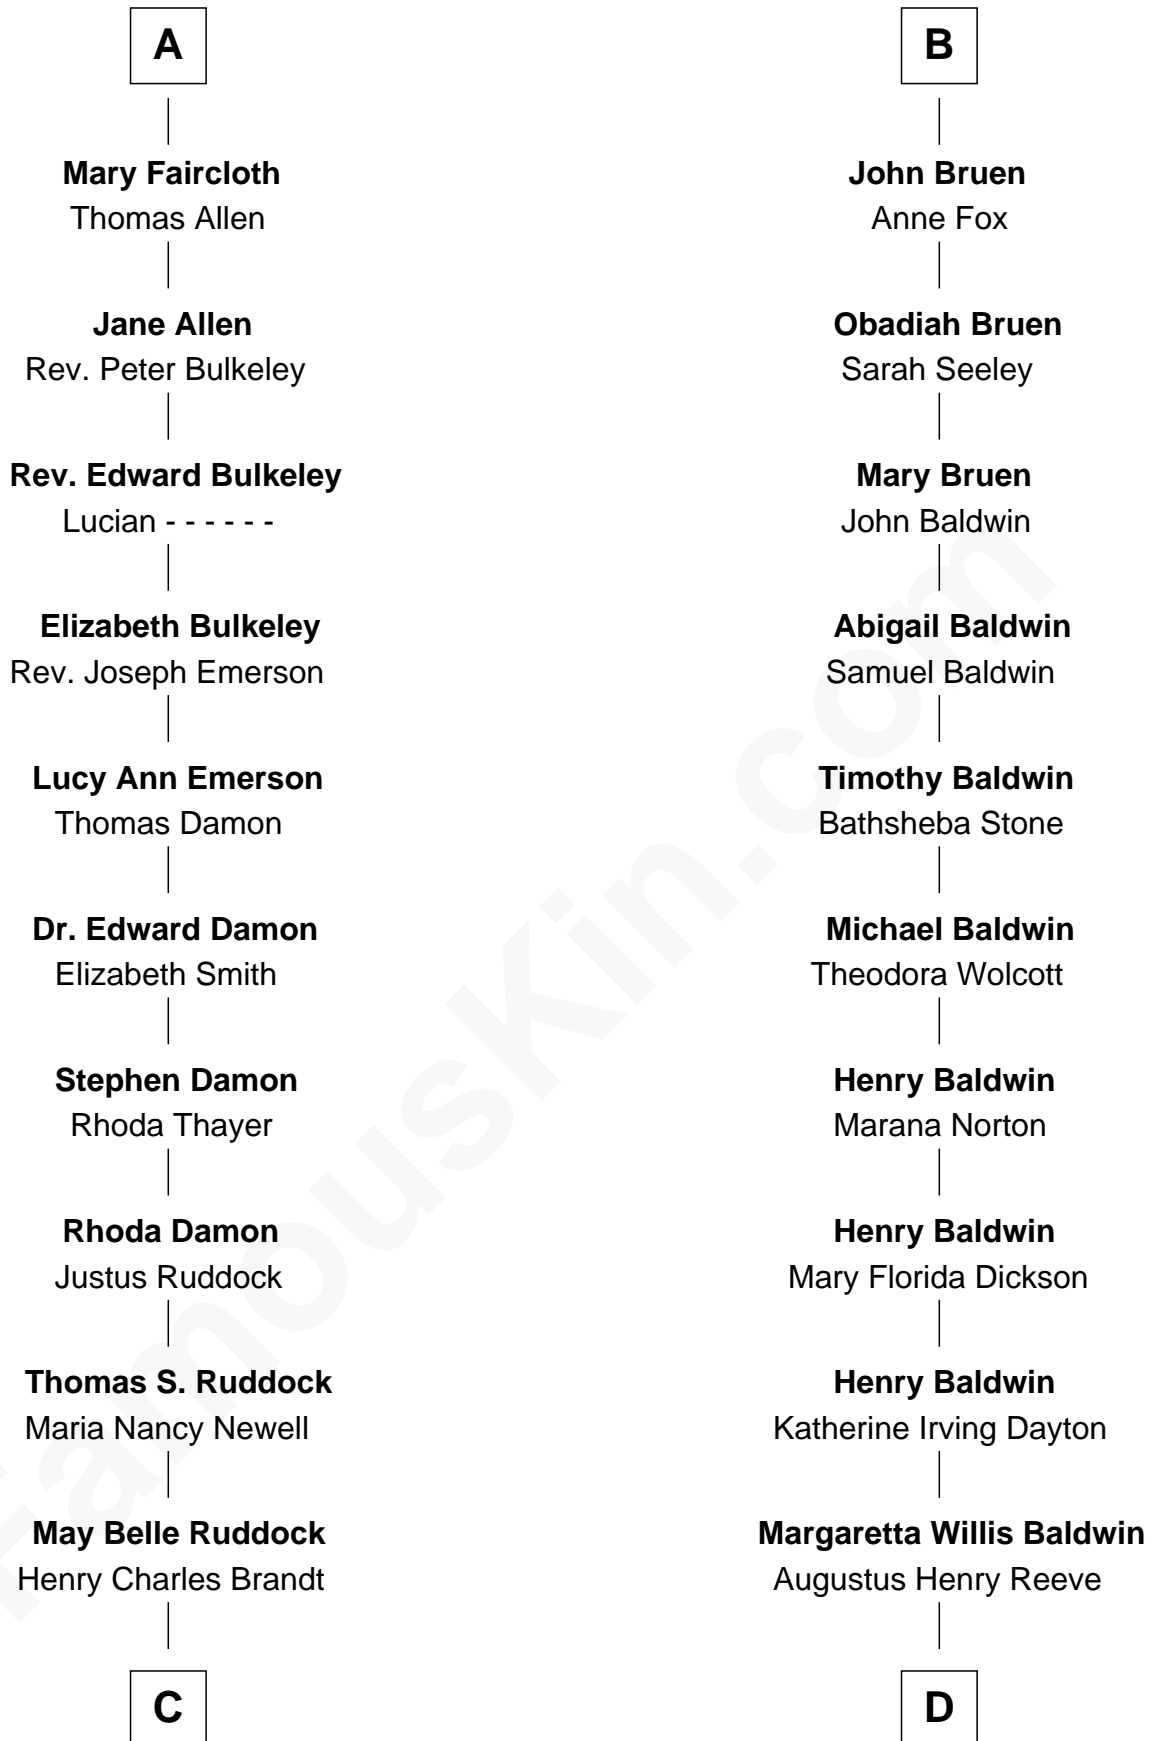

FamousKin.com Relationship Chart of

Sarah Palin

9th Governor of Alaska

19th cousin of

Christopher Reeve

Movie Actor

William le Boteler
Elizabeth de Havering

FamousKin.com