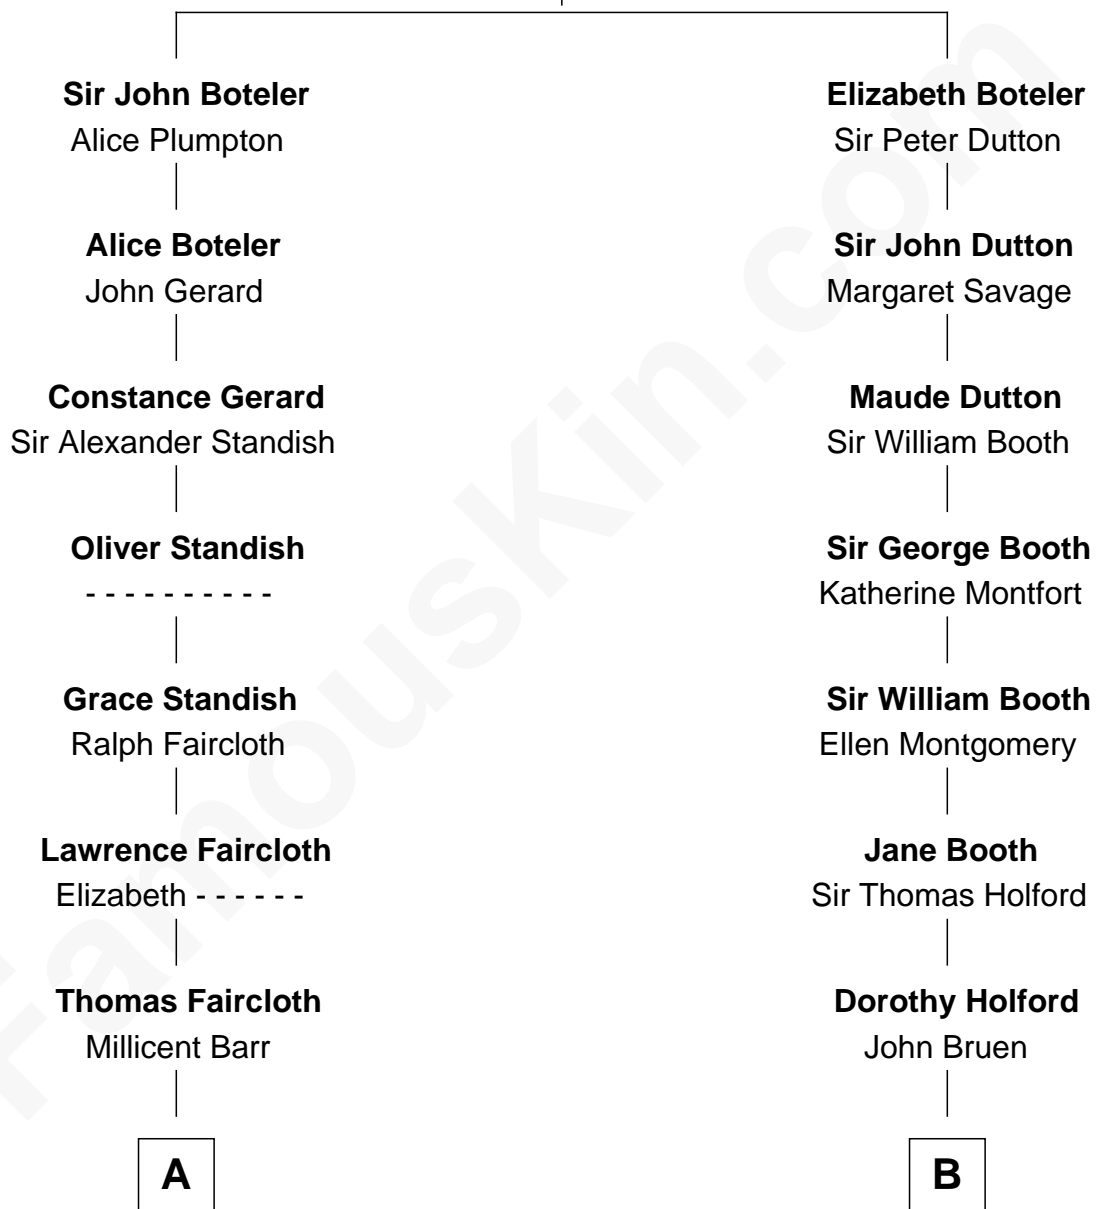

FamousKin.com Relationship Chart of

Sarah Palin

9th Governor of Alaska

19th cousin of

Christopher Reeve

Movie Actor

William le Boteler
Elizabeth de Havering

FamousKin.com