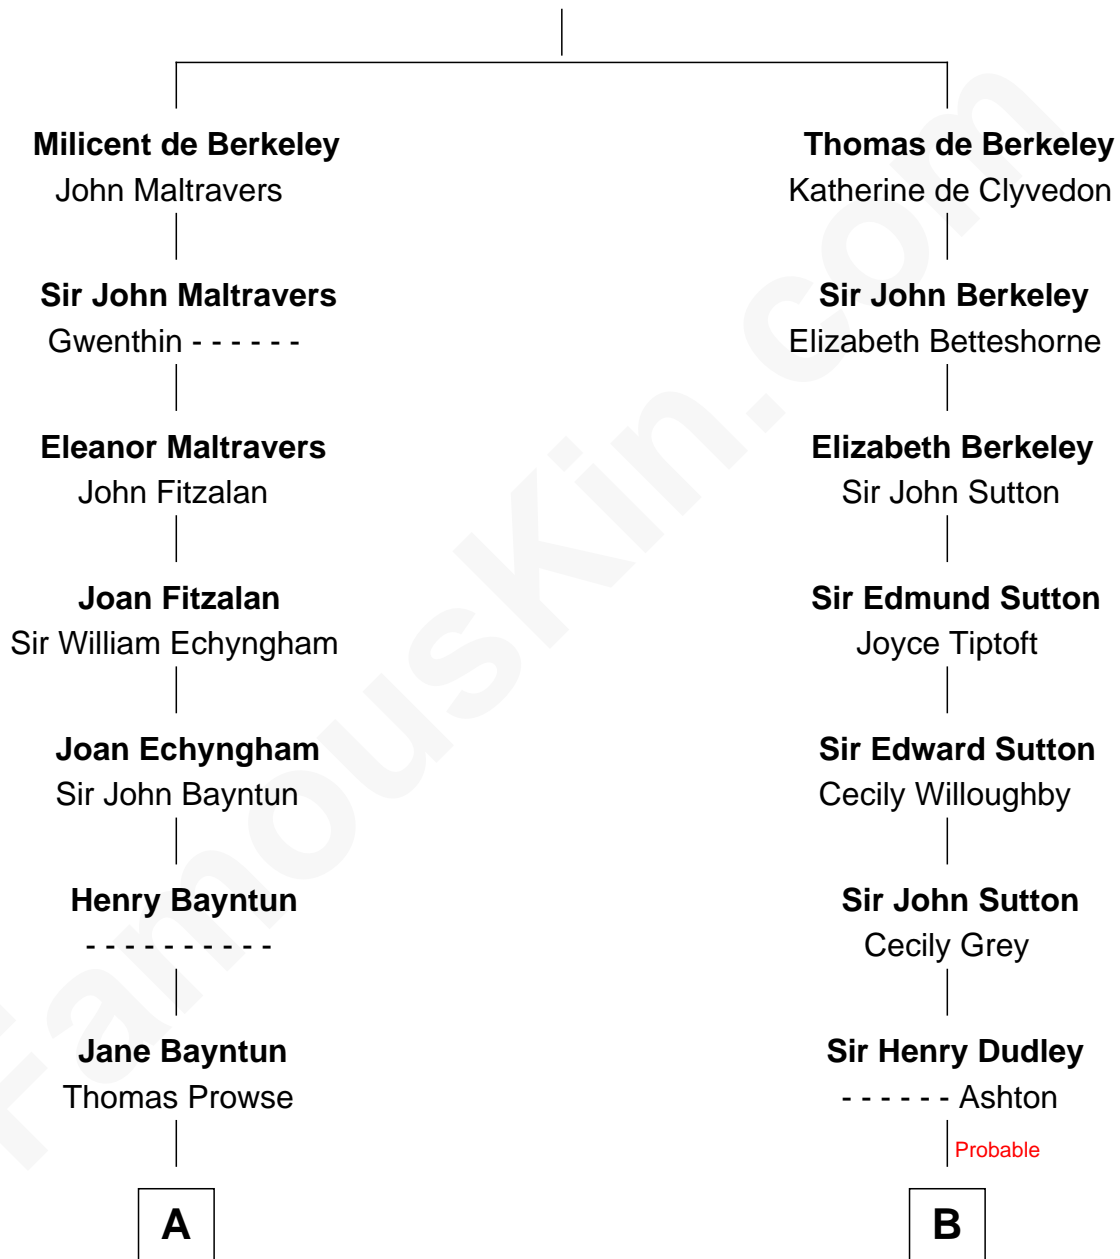

FamousKin.com Relationship Chart of

Sarah Palin

9th Governor of Alaska

20th cousin of

Christopher Reeve

Movie Actor

Sir Maurice de Berkeley

Eve la Zouche

C

May Belle Ruddock
Henry Charles Brandt

Nellie Marie Brandt
Charles Francis Heath

Charles Richard Heath
Sarah Sheeran

Sarah Palin
9th Governor of Alaska

D

Margaretta Willis Baldwin
Augustus Henry Reeve

Richard Henry Reeve
Anne Conrad D'Olier