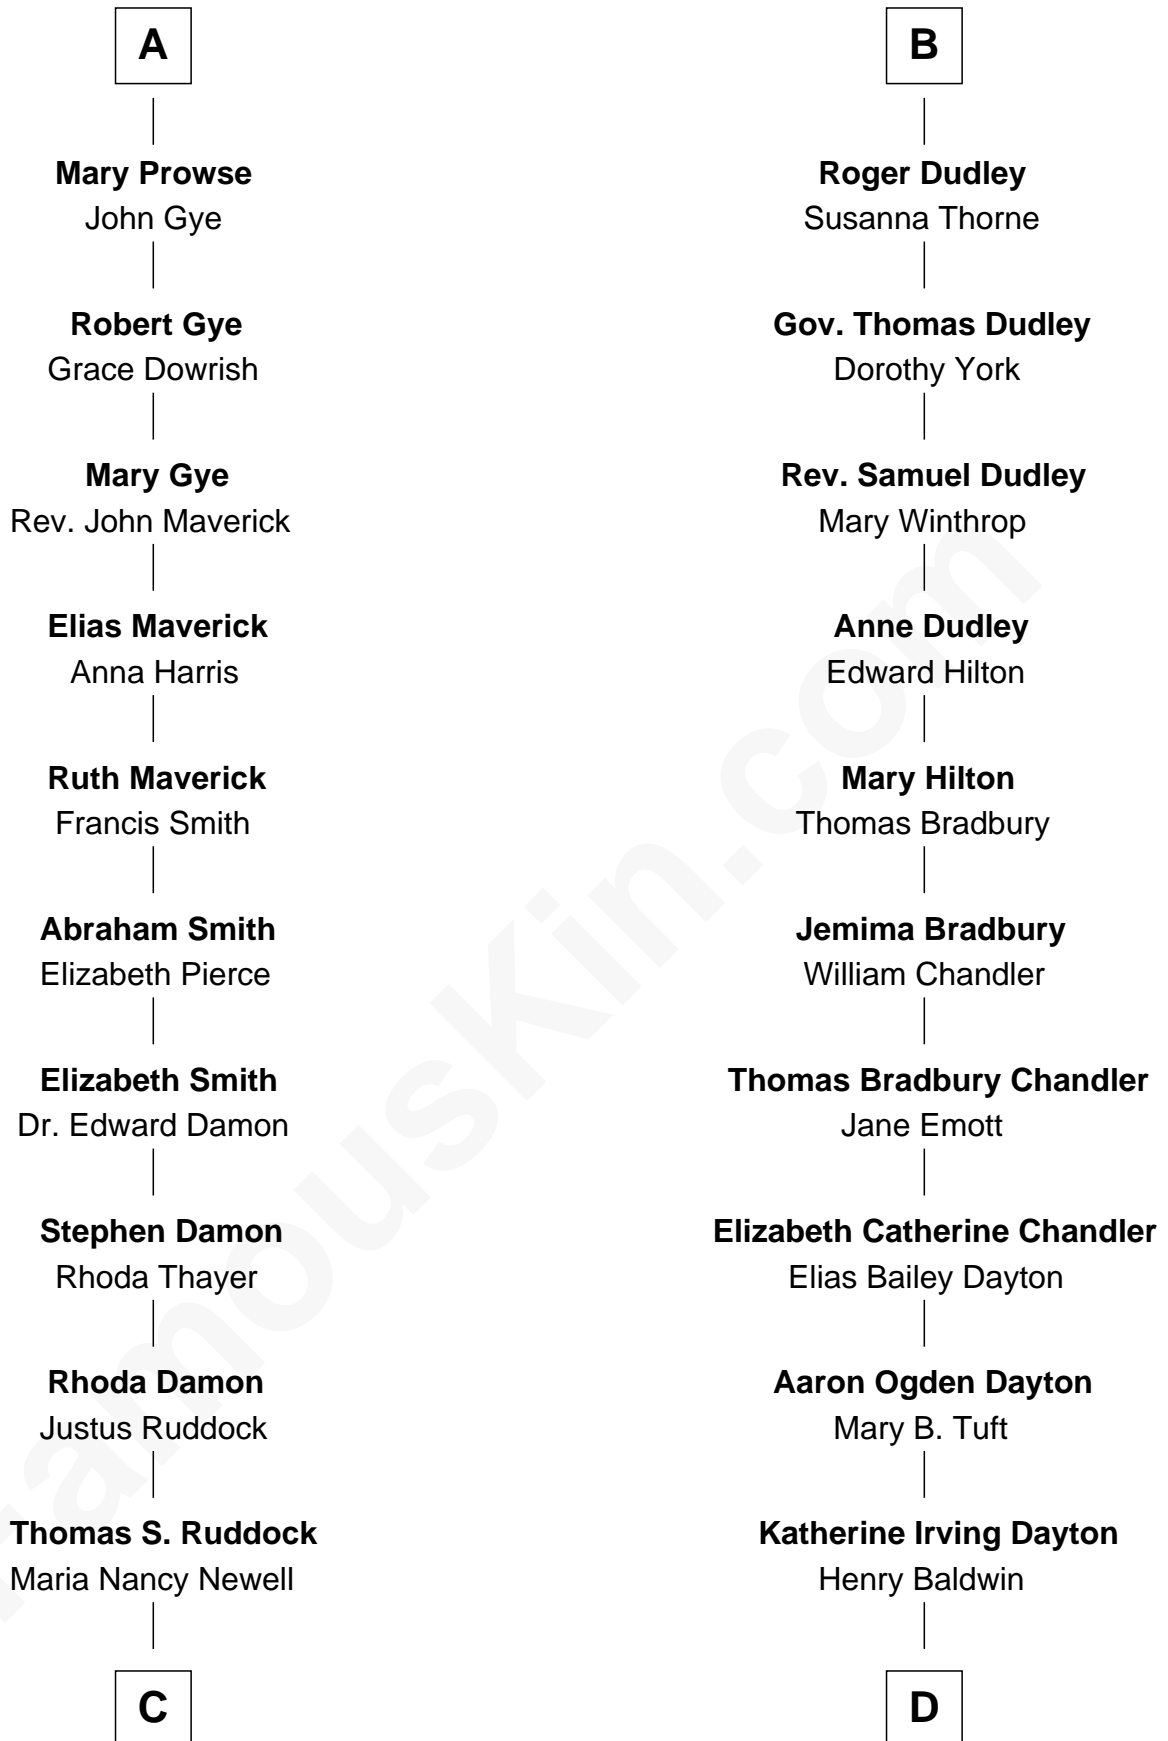

FamousKin.com Relationship Chart of

Sarah Palin

9th Governor of Alaska

20th cousin of

Christopher Reeve

Movie Actor

Sir Maurice de Berkeley

Eve la Zouche

C

May Belle Ruddock
Henry Charles Brandt

Nellie Marie Brandt
Charles Francis Heath

Charles Richard Heath
Sarah Sheeran

Sarah Palin
9th Governor of Alaska

D

Margaretta Willis Baldwin
Augustus Henry Reeve

Richard Henry Reeve
Anne Conrad D'Olier