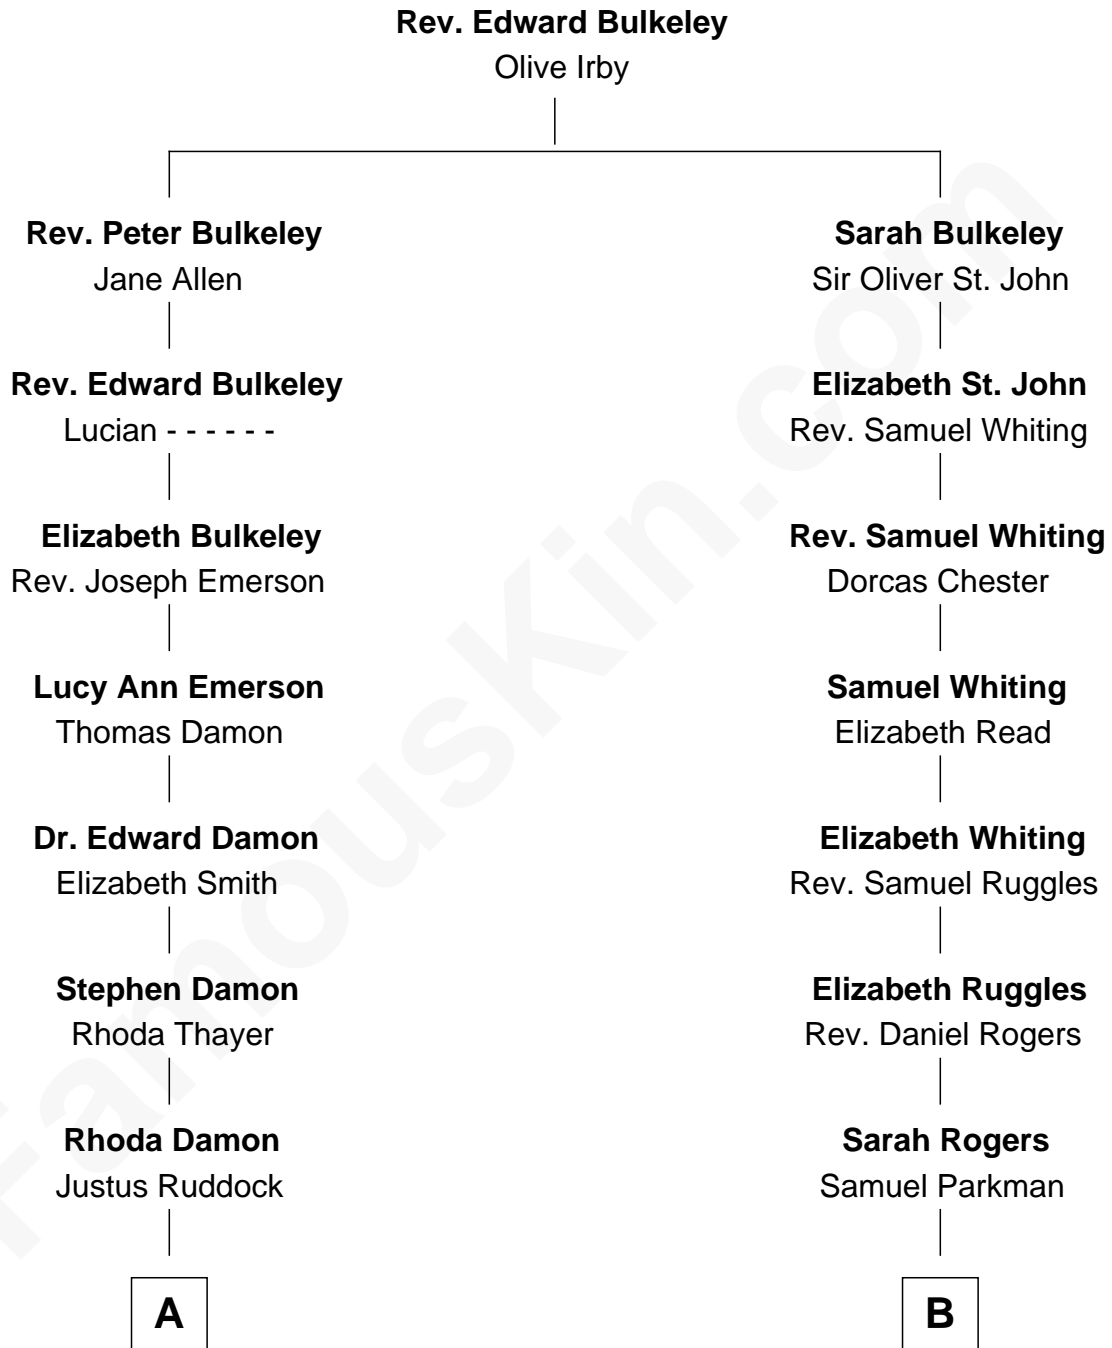

# FamousKin.com

## Relationship Chart of Sarah Palin

9th Governor of Alaska

9th cousin 2 times removed of

## Colonel Robert Gould Shaw

U.S. Civil War leader of film "Glory" fame

**A**

**Thomas S. Ruddock**

Maria Nancy Newell

**May Belle Ruddock**

Henry Charles Brandt

**Nellie Marie Brandt**