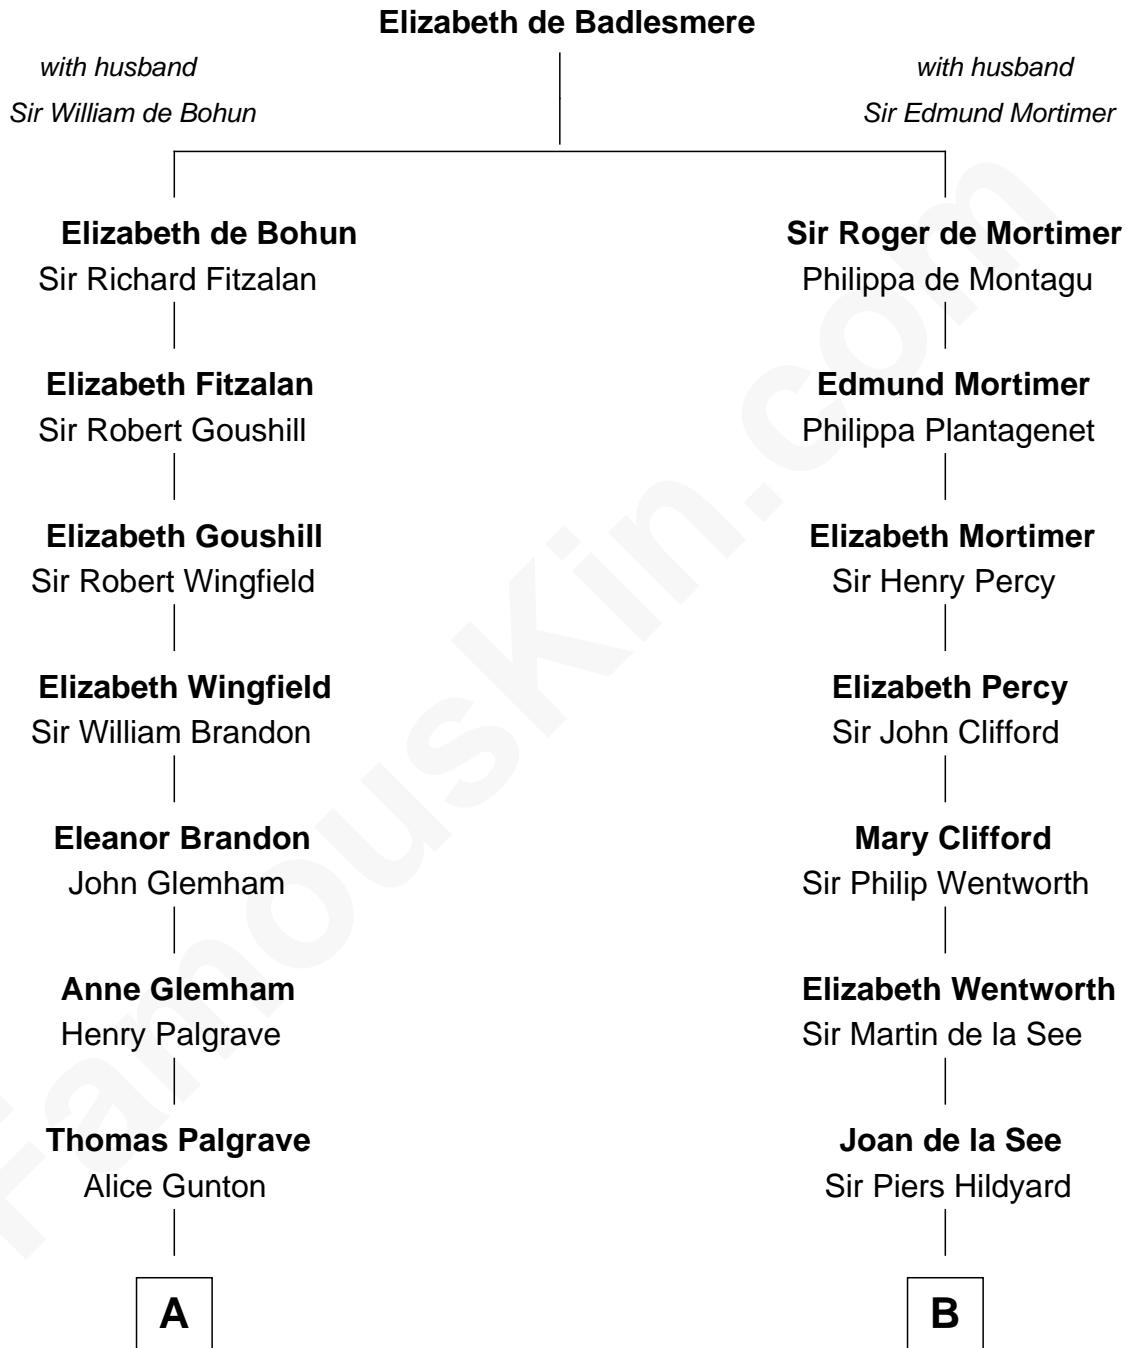

# FamousKin.com Relationship Chart of

**Sarah Palin**

*9th Governor of Alaska*

20th cousin 1 time removed of

**Roy Rogers**

*Cowboy movie actor and singer*

**C**

**James W. Heath**  
Alma Miranda Rhodes

**Charles R. Heath**  
Alice Adeline Oriel

**Charles Francis Heath**  
Nellie Marie Brandt

**Charles Richard Heath**  
Sarah Sheeran

**Sarah Palin**  
*9th Governor of Alaska*

**D**

**Jacintha Kibbe**  
William Womack