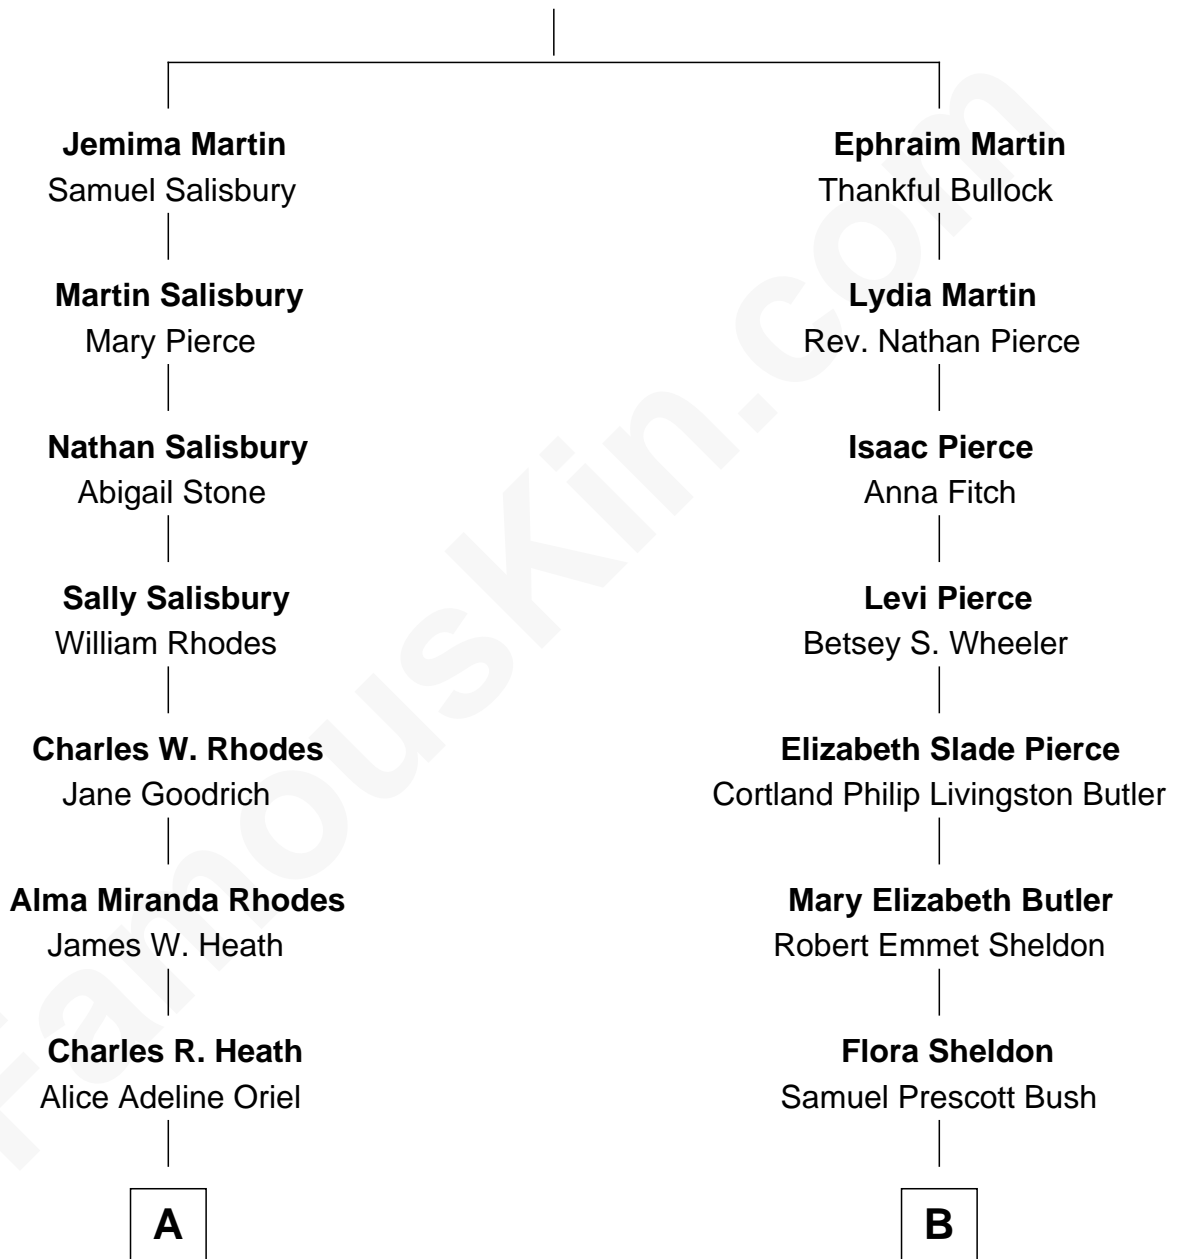

# FamousKin.com Relationship Chart of

**Sarah Palin**

*9th Governor of Alaska*

8th cousin 1 time removed of

**George H. W. Bush**

*41st U.S. President*

**John Martin**

Joanna Esten

FamousKin.com