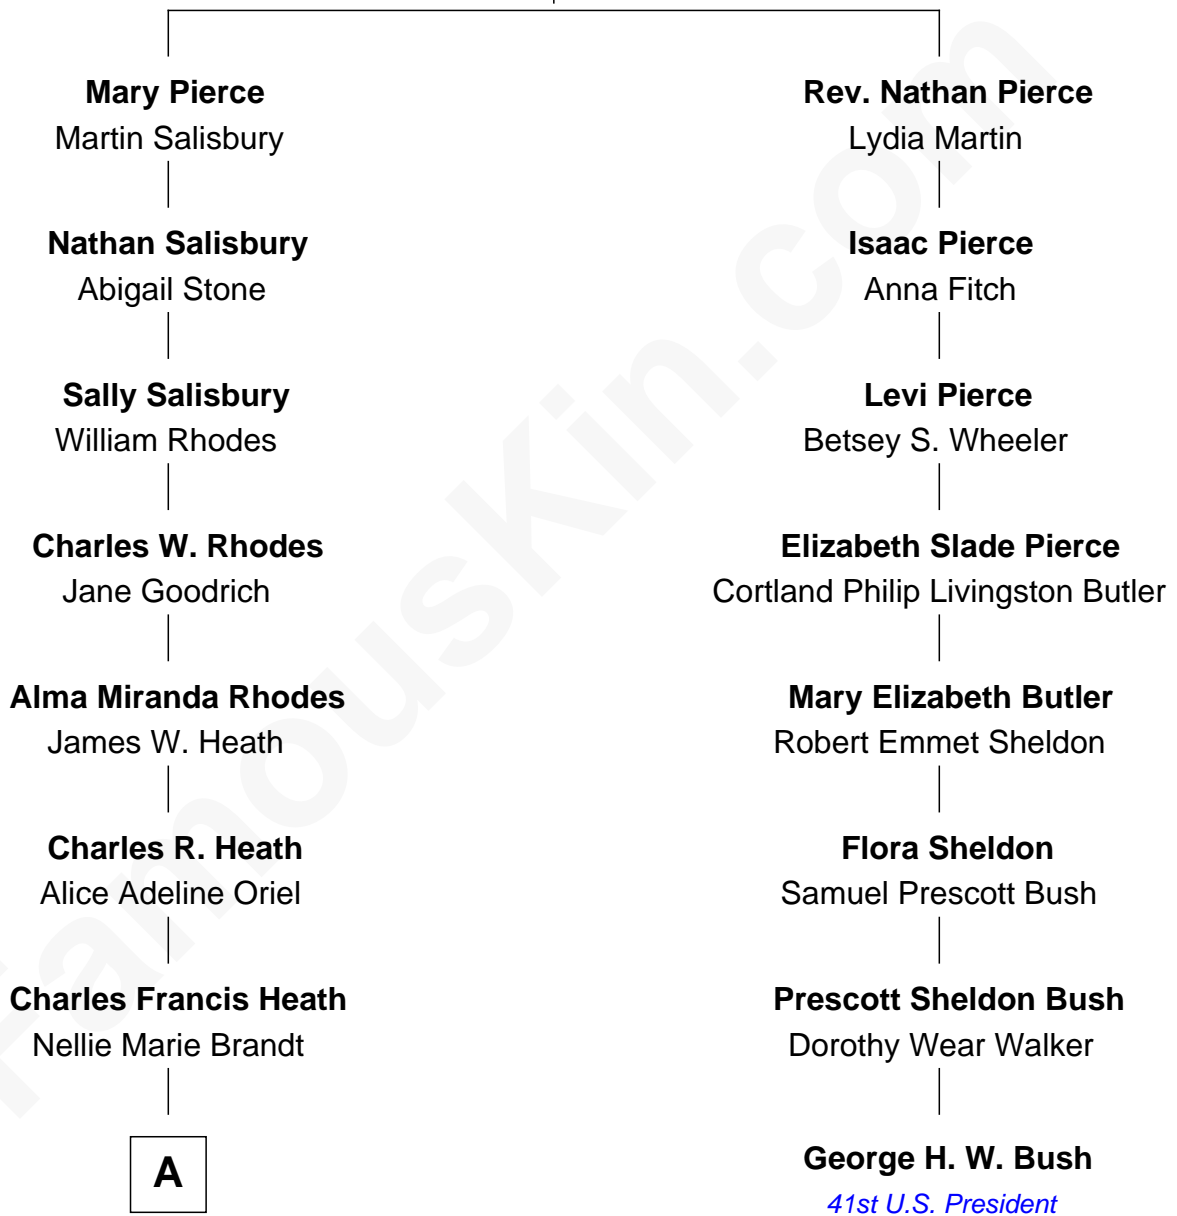

# FamousKin.com Relationship Chart of

**Sarah Palin**

*9th Governor of Alaska*

7th cousin 1 time removed of

**George H. W. Bush**

*41st U.S. President*

**Mial Pierce**

Judith Round

**A**

—  
**Charles Richard Heath**

Sarah Sheeran

—  
**Sarah Palin**

*9th Governor of Alaska*

FamousKin.com