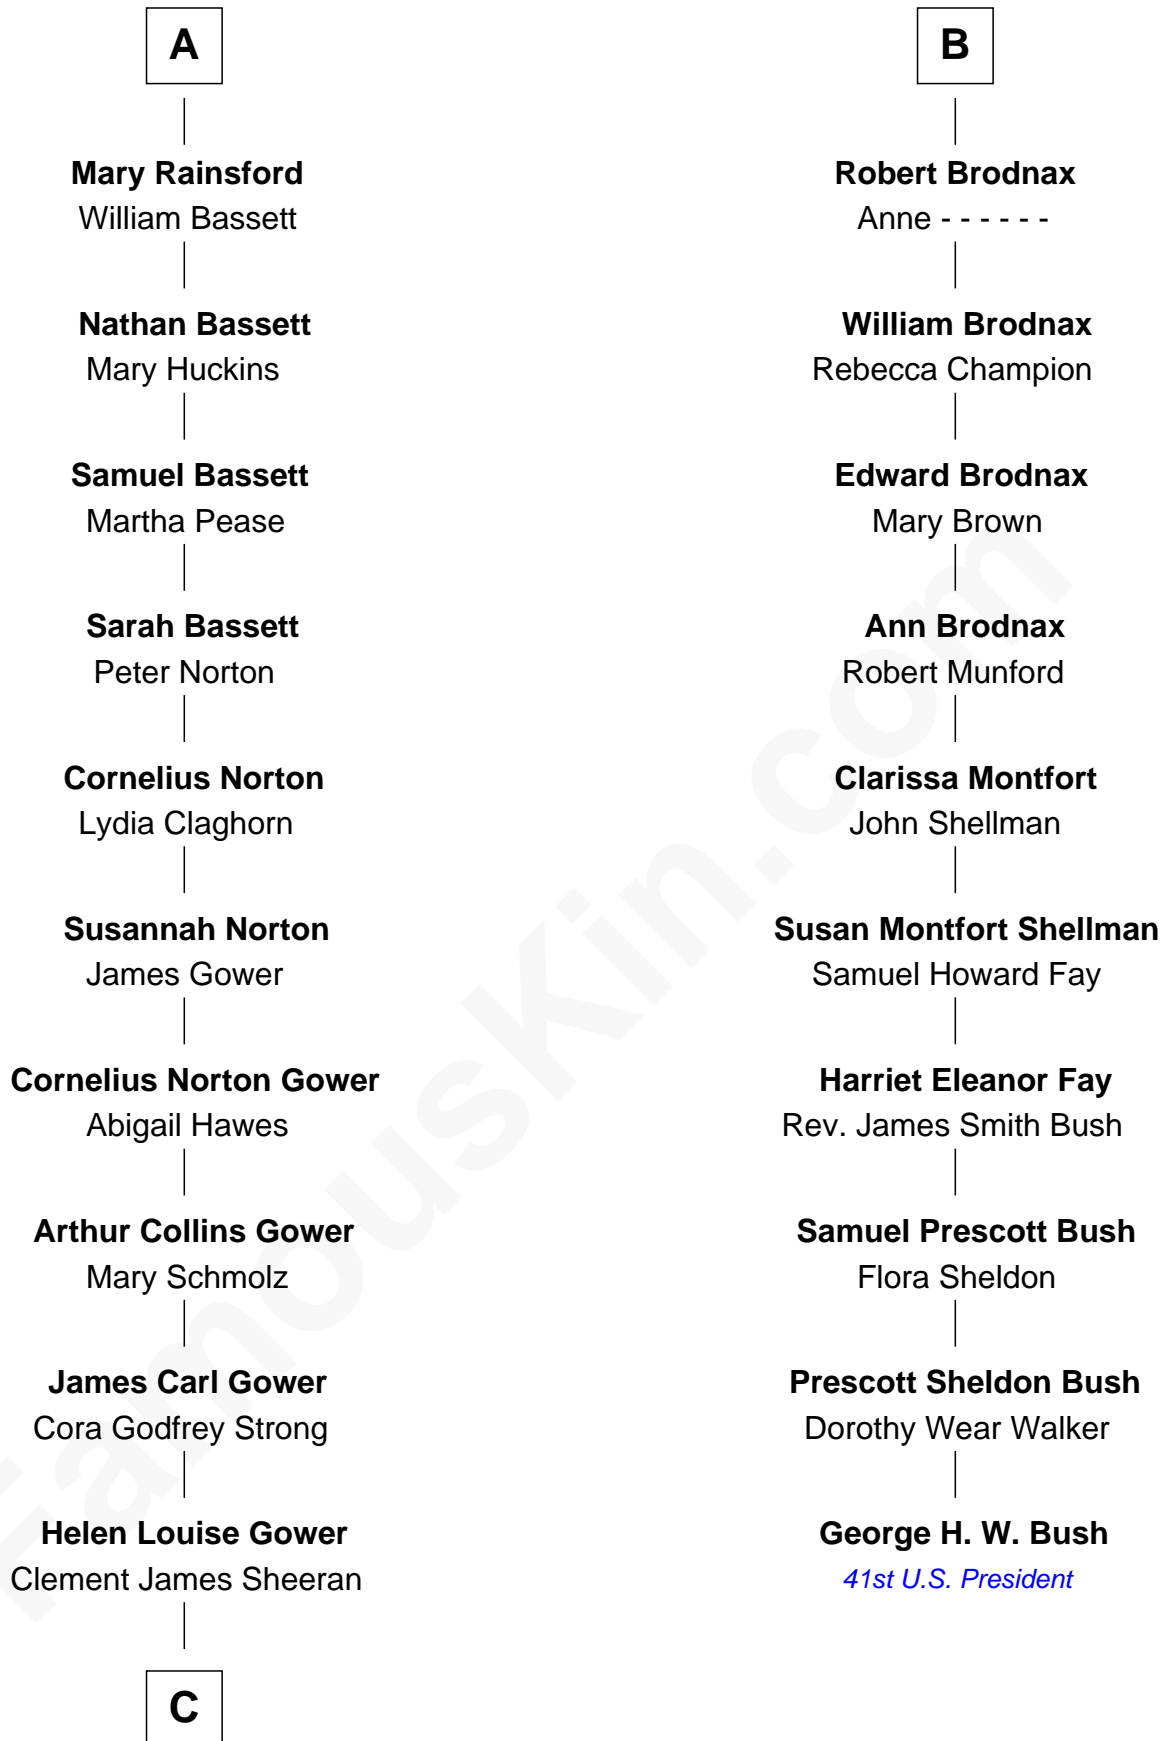

FamousKin.com

Relationship Chart of Sarah Palin

9th Governor of Alaska

16th cousin 2 times removed of

George H. W. Bush

41st U.S. President

Sir Robert Hungerford

Margaret Botreaux

Eleanor Hungerford

Sir John White

Robert White

Margaret Gainsford

Margaret White

John Kirton

Stephen Kirton

Margaret Offley

Thomas Kirton

Mary Sadler

Mary Kirton

Robert Rainsford

Edward Rainsford

Mary - - - - -

A

Katherine Hungerford

William Seyliard

Elizabeth Seyliard

Cornelius Beresford

Dorothy Beresford

John Brodnax

B

C

—
Sarah Sheeran
Charles Richard Heath