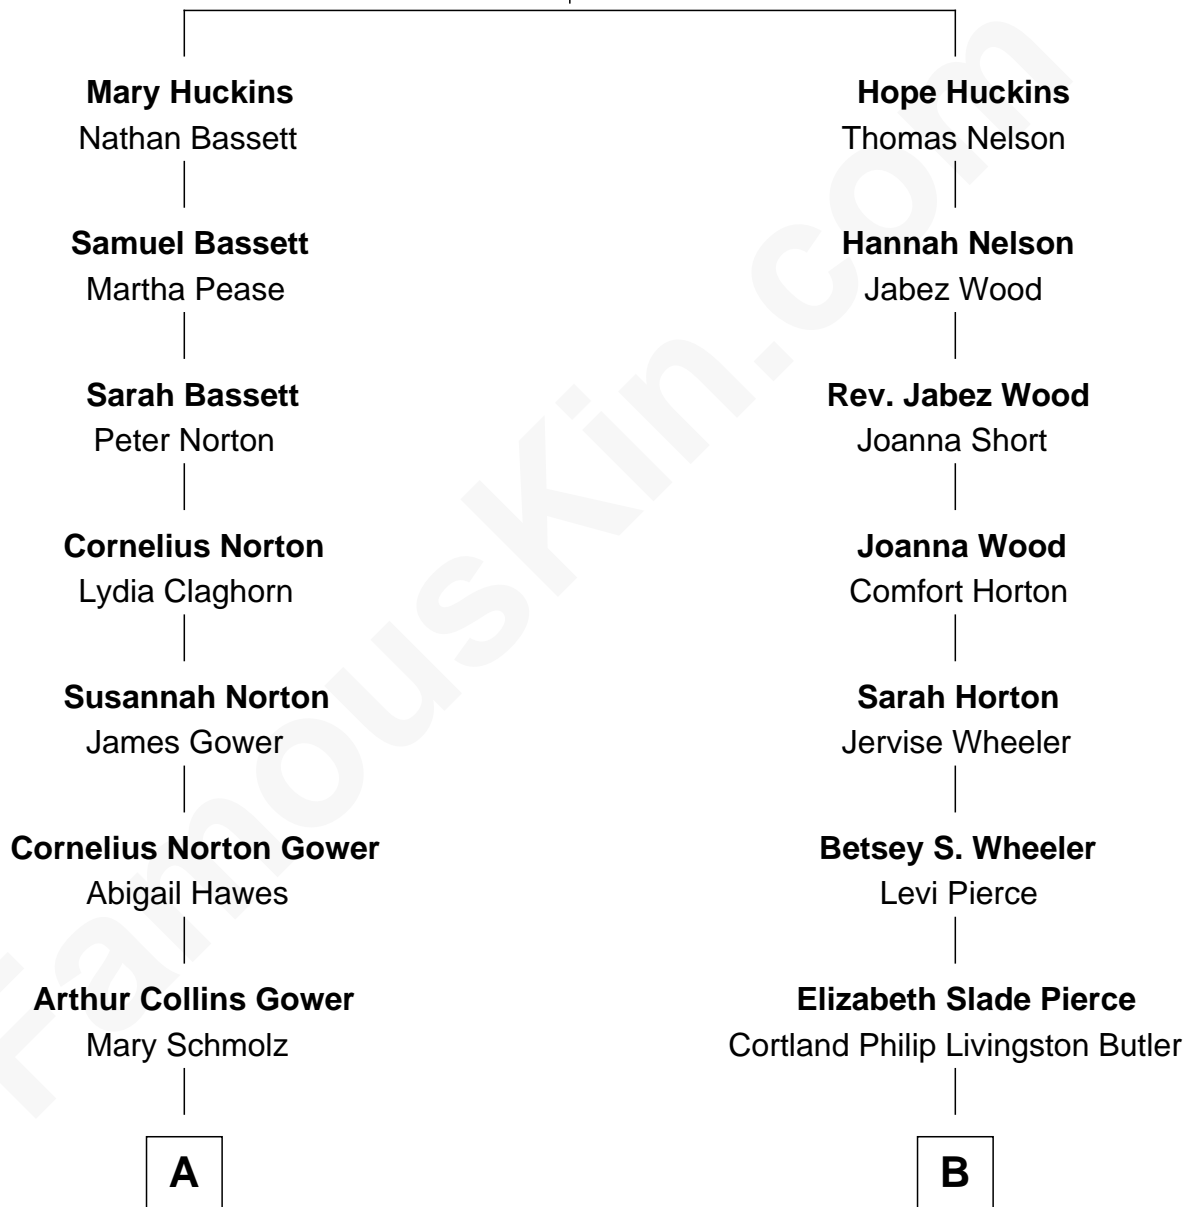

FamousKin.com Relationship Chart of

Sarah Palin

9th Governor of Alaska

10th cousin of

George H. W. Bush

41st U.S. President

John Huckins

Hope Chipman

A

James Carl Gower
Cora Godfrey Strong

Helen Louise Gower
Clement James Sheeran

Sarah Sheeran
Charles Richard Heath

Sarah Palin
9th Governor of Alaska

B

Mary Elizabeth Butler
Robert Emmet Sheldon

Flora Sheldon
Samuel Prescott Bush

Prescott Sheldon Bush
Dorothy Wear Walker

George H. W. Bush
41st U.S. President