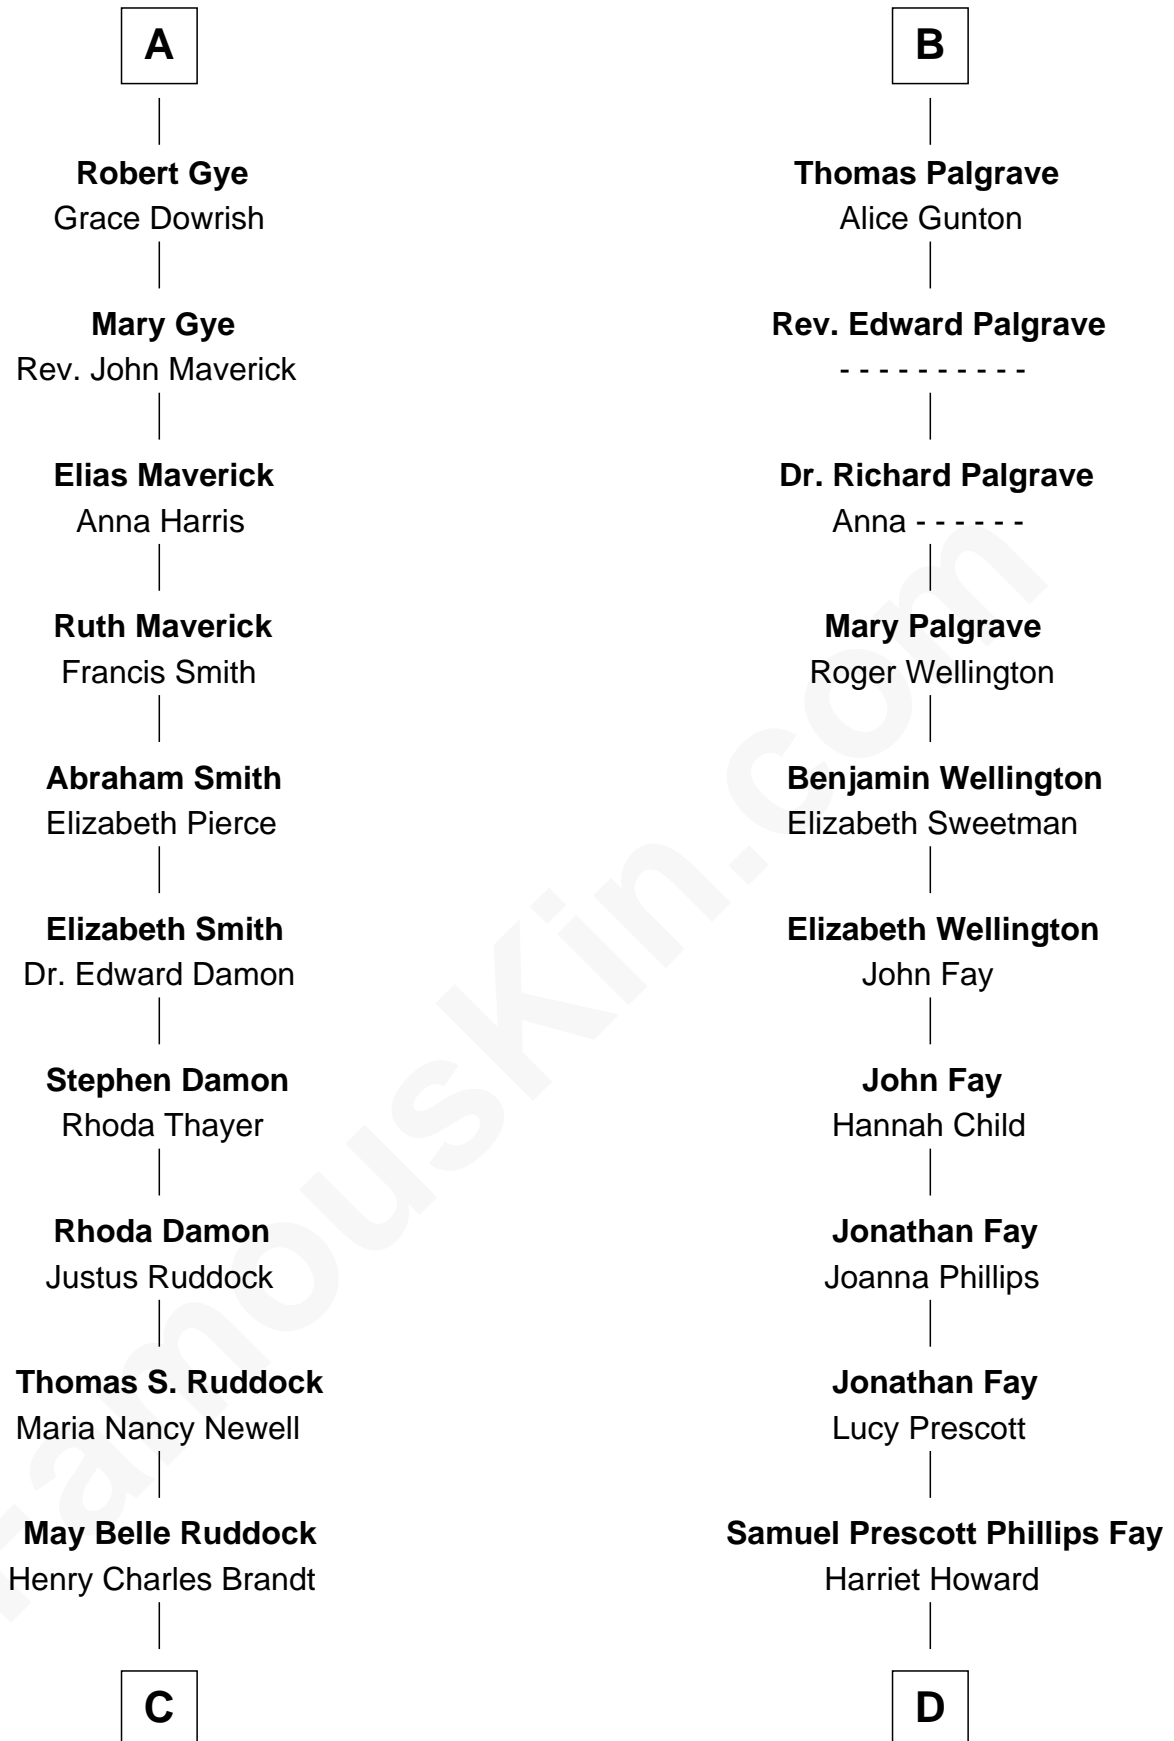

# FamousKin.com Relationship Chart of

**Sarah Palin**

*9th Governor of Alaska*

19th cousin 2 times removed of

**George H. W. Bush**

*41st U.S. President*

**Edmund Fitzalan**

Alice de Warenne

**Richard Fitzalan**  
Eleanor Plantagenet

**John Fitzalan**  
Eleanor Maltravers

**Joan Fitzalan**  
Sir William Echyngnam

**Joan Echyngnam**  
Sir John Bayntun

**Henry Bayntun**  
-----

**Jane Bayntun**  
Thomas Prowse

**Mary Prowse**  
John Gye

**A**

**Richard Fitzalan**  
Eleanor Plantagenet

**Sir Richard Fitzalan**  
Elizabeth de Bohun

**Elizabeth Fitzalan**  
Sir Robert Goushill

**Elizabeth Goushill**  
Sir Robert Wingfield

**Elizabeth Wingfield**  
Sir William Brandon

**Eleanor Brandon**  
John Glemham

**Anne Glemham**  
Henry Palgrave

**B**

**C**

**Nellie Marie Brandt**  
Charles Francis Heath

**Charles Richard Heath**  
Sarah Sheeran