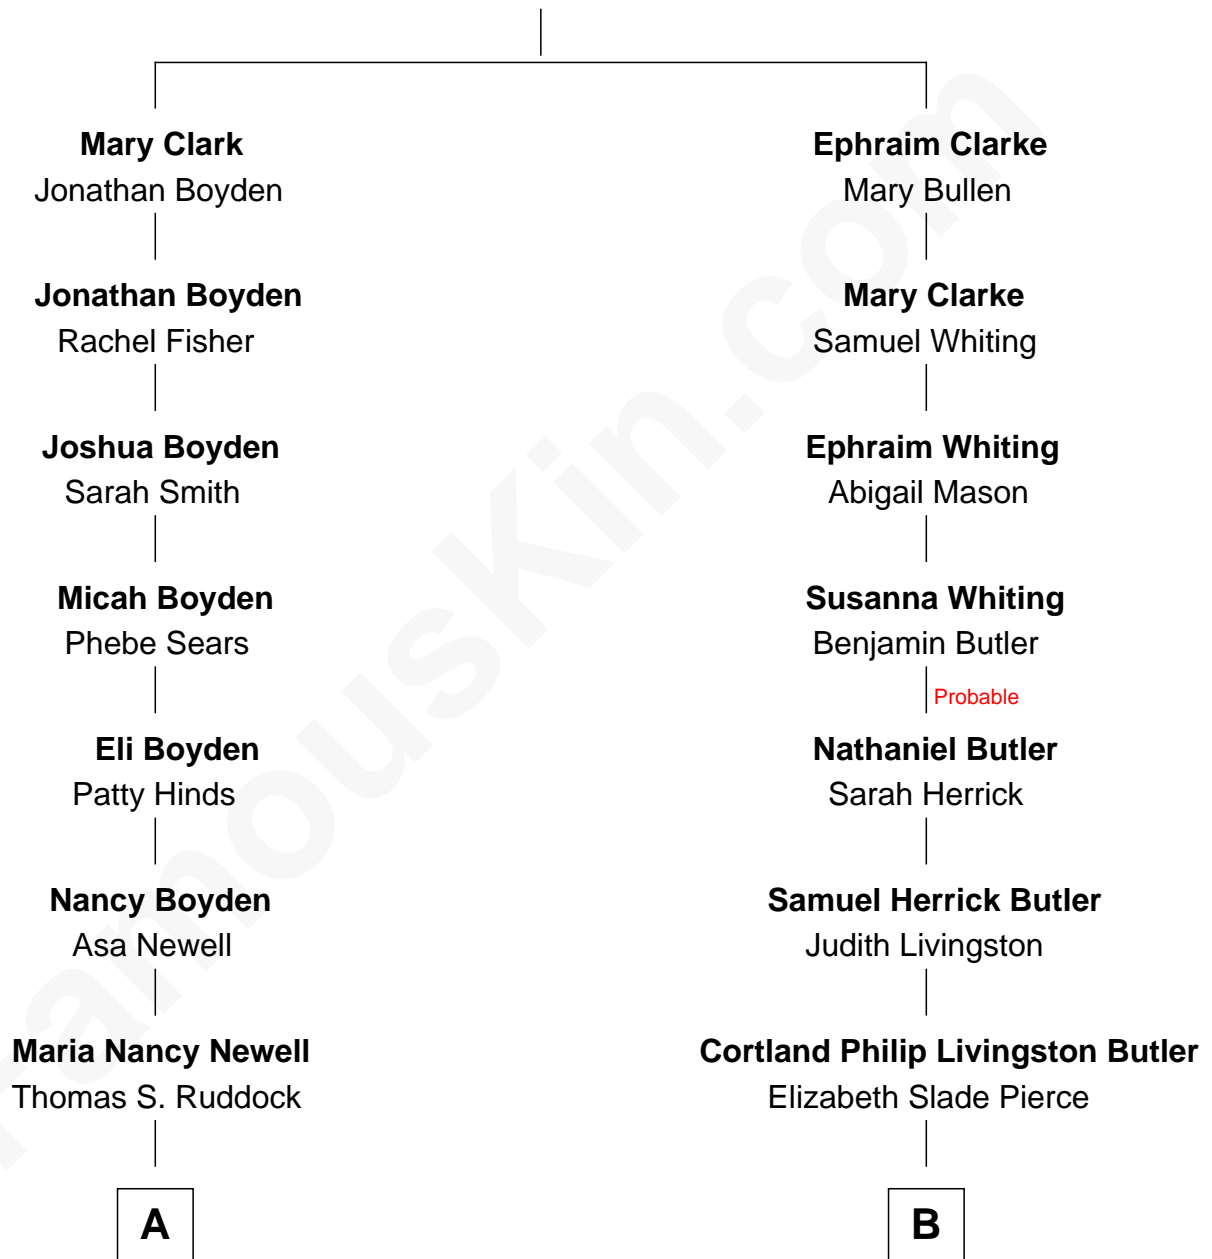

FamousKin.com Relationship Chart of

Sarah Palin

9th Governor of Alaska

10th cousin of

George H. W. Bush

41st U.S. President

Joseph Clarke

Alice Fenn

A

May Belle Ruddock
Henry Charles Brandt

Nellie Marie Brandt
Charles Francis Heath

Charles Richard Heath
Sarah Sheeran

Sarah Palin
9th Governor of Alaska

B

Mary Elizabeth Butler
Robert Emmet Sheldon

Flora Sheldon
Samuel Prescott Bush

Prescott Sheldon Bush
Dorothy Wear Walker

George H. W. Bush
41st U.S. President

FamousKin.com