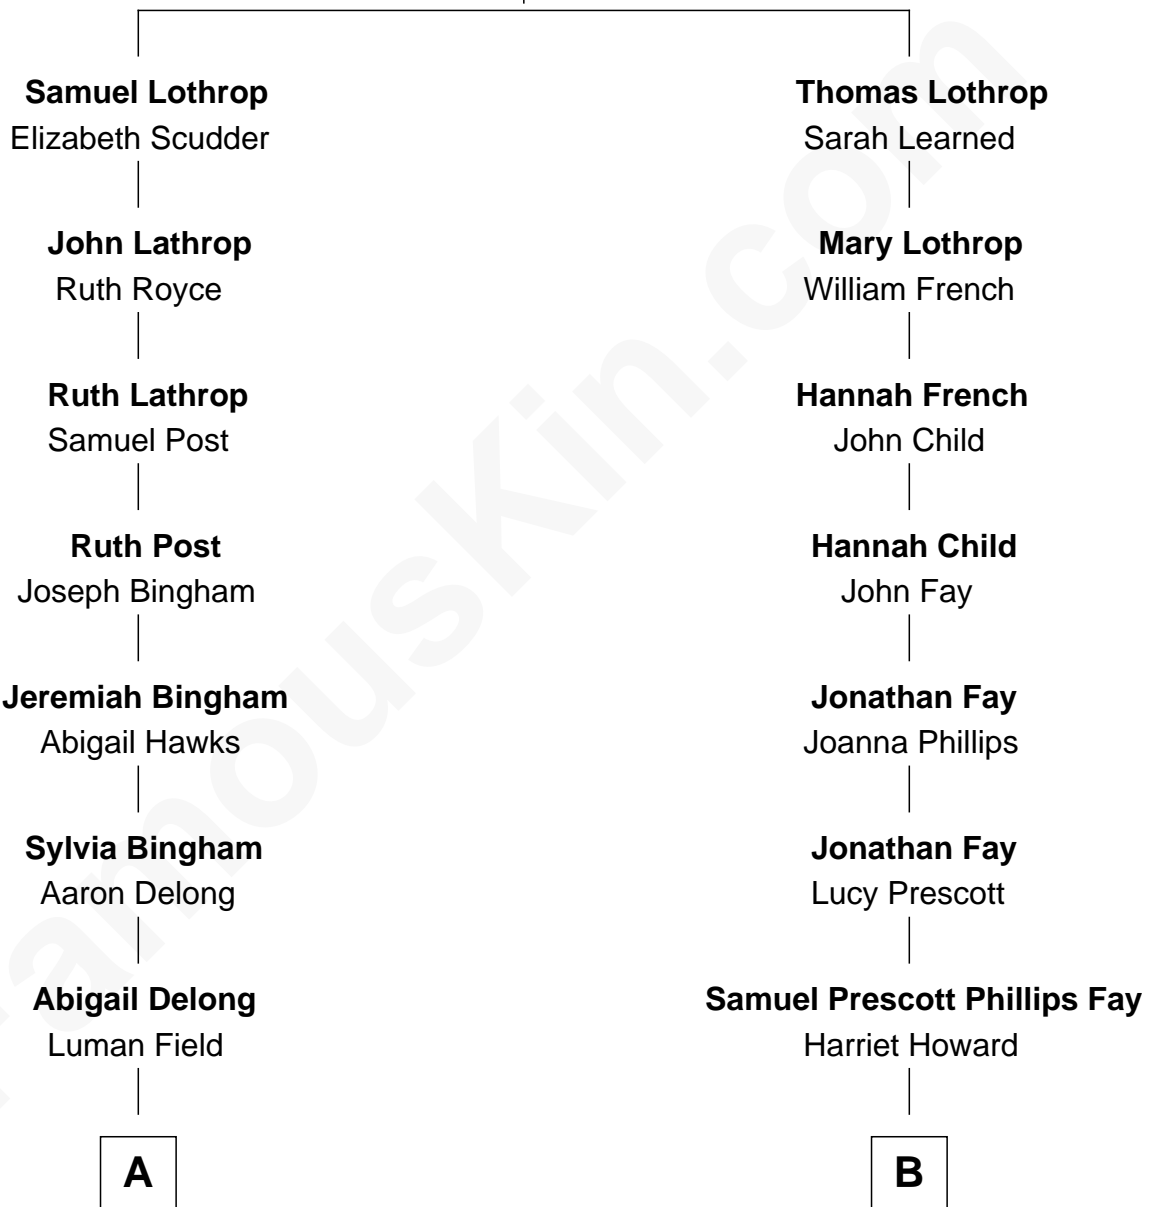

# FamousKin.com Relationship Chart of

**Sarah Palin**

*9th Governor of Alaska*

11th cousin 1 time removed of

**George H. W. Bush**

*41st U.S. President*

**Hannah House**  
Rev. John Lothrop

**A**

**Lucinda M. Field**

William M. Heath

**James W. Heath**

Alma Miranda Rhodes

**Charles R. Heath**

Alice Adeline Oriel

**Charles Francis Heath**

Nellie Marie Brandt

**Charles Richard Heath**

Sarah Sheeran

**Sarah Palin**

*9th Governor of Alaska*

**B**

**Samuel Howard Fay**

Susan Montfort Shellman

**Harriet Eleanor Fay**