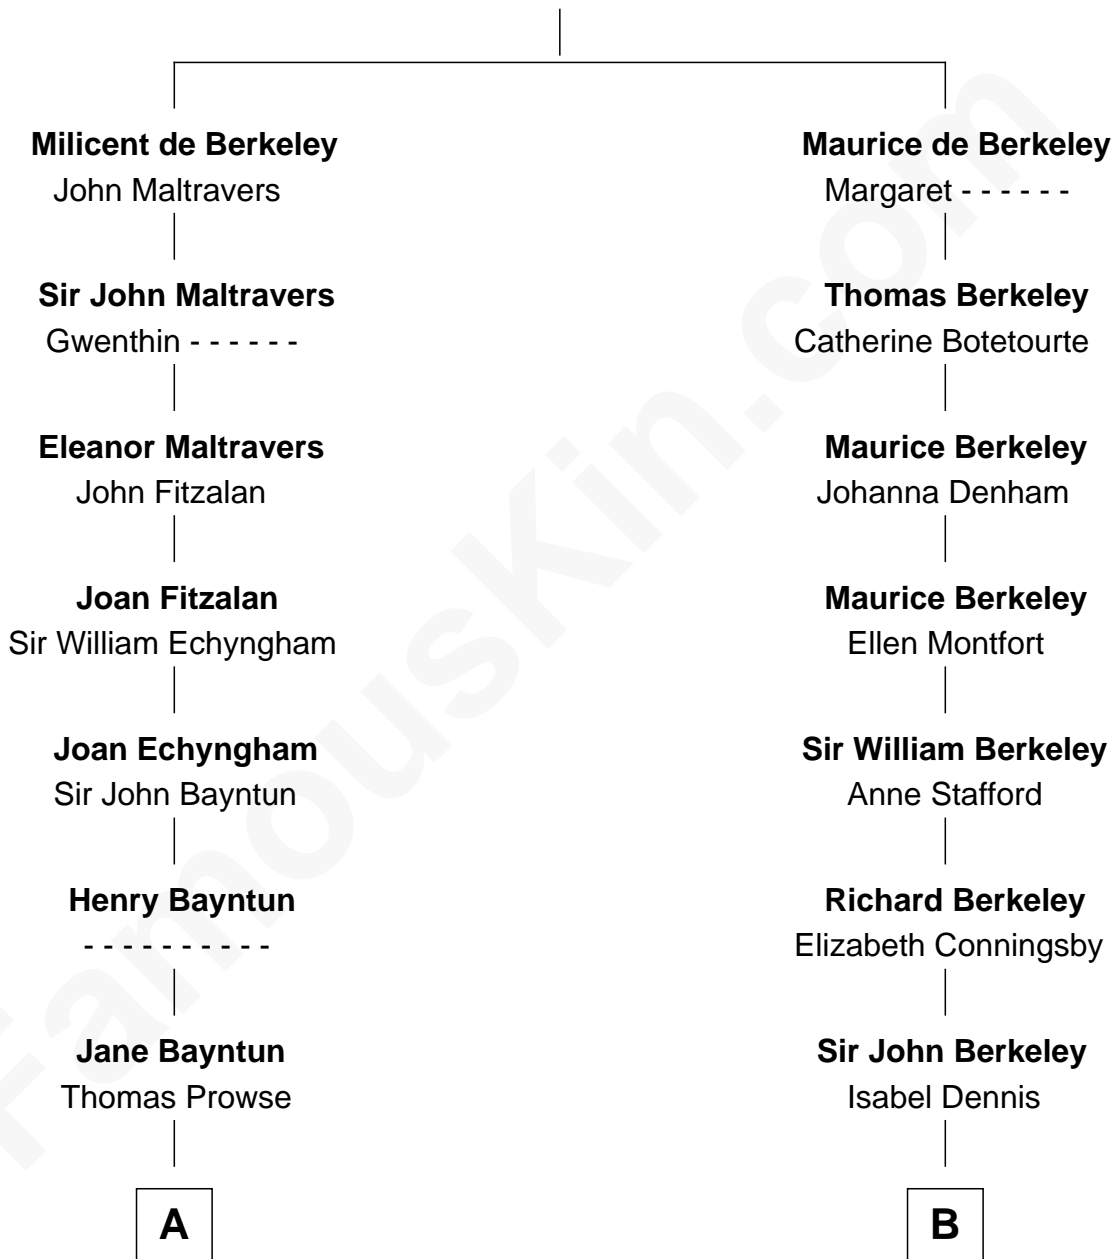

# FamousKin.com Relationship Chart of

**Sarah Palin**

*9th Governor of Alaska*

20th cousin 1 time removed of

**George H. W. Bush**

*41st U.S. President*

**Sir Maurice de Berkeley**

Eve la Zouche

**C**

**May Belle Ruddock**  
Henry Charles Brandt

**Nellie Marie Brandt**  
Charles Francis Heath

**Charles Richard Heath**  
Sarah Sheeran

**Sarah Palin**  
*9th Governor of Alaska*

**D**

**Samuel Howard Fay**  
Susan Montfort Shellman

**Harriet Eleanor Fay**  
Rev. James Smith Bush

**Samuel Prescott Bush**  
Flora Sheldon

**Prescott Sheldon Bush**  
Dorothy Wear Walker

**George H. W. Bush**  
*41st U.S. President*