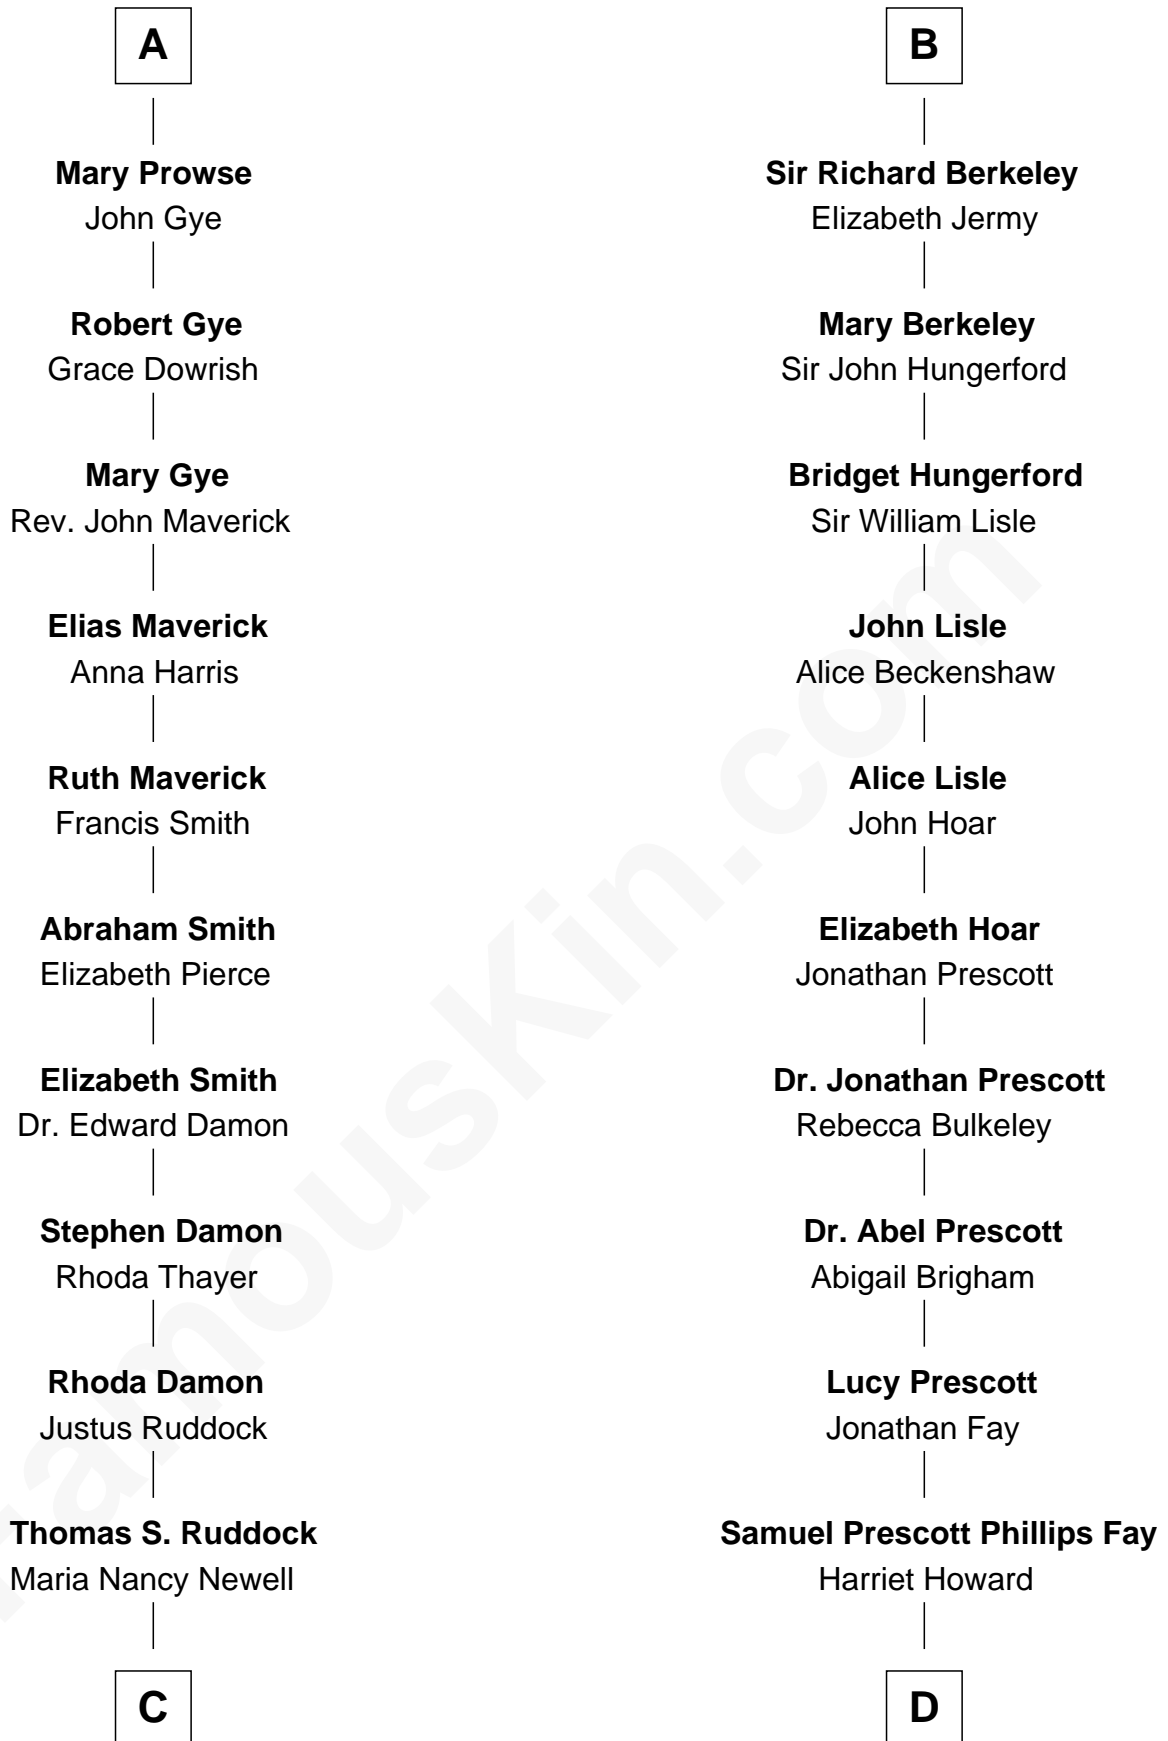

# FamousKin.com Relationship Chart of

**Sarah Palin**

*9th Governor of Alaska*

20th cousin 1 time removed of

**George H. W. Bush**

*41st U.S. President*

**Sir Maurice de Berkeley**

Eve la Zouche

**C**

**May Belle Ruddock**  
Henry Charles Brandt

**Nellie Marie Brandt**  
Charles Francis Heath

**Charles Richard Heath**  
Sarah Sheeran

**Sarah Palin**  
*9th Governor of Alaska*

**D**

**Samuel Howard Fay**  
Susan Montfort Shellman

**Harriet Eleanor Fay**  
Rev. James Smith Bush

**Samuel Prescott Bush**  
Flora Sheldon

**Prescott Sheldon Bush**  
Dorothy Wear Walker

**George H. W. Bush**  
*41st U.S. President*