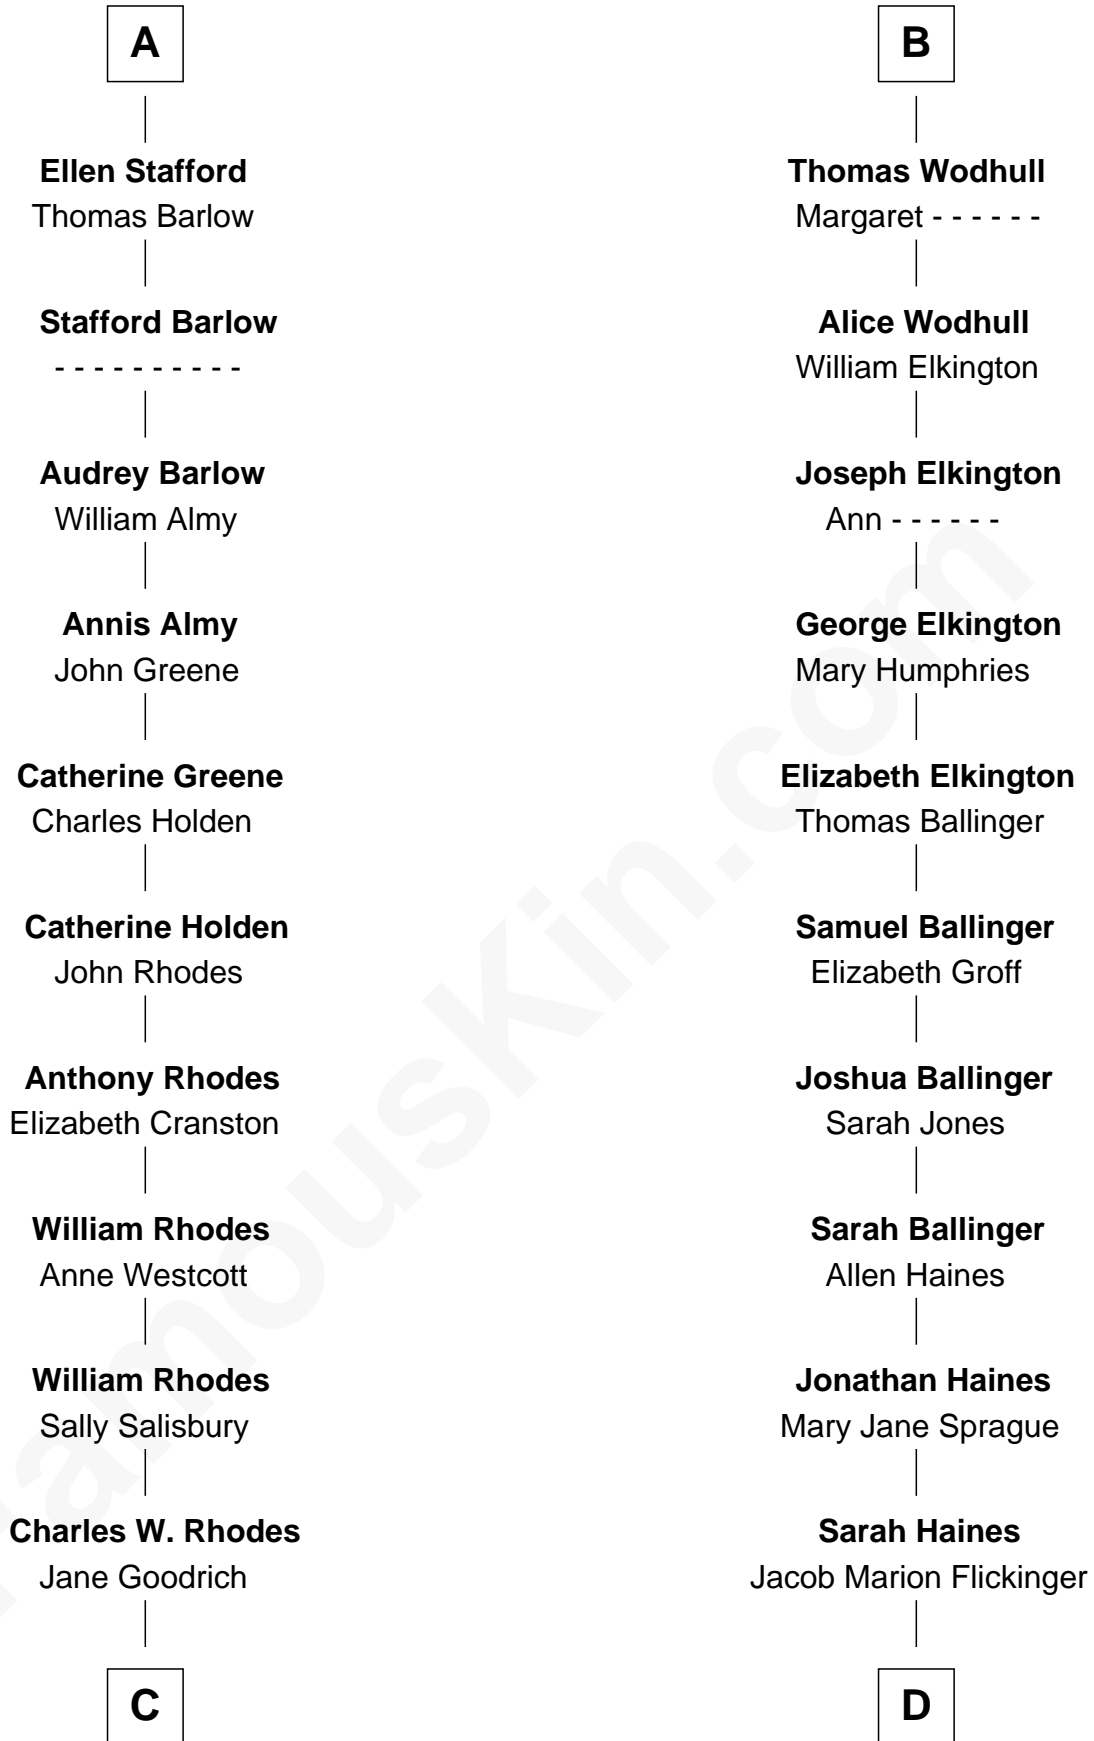

FamousKin.com
Relationship Chart of
Sarah Palin

9th Governor of Alaska

19th cousin 2 times removed of

Barbara (Pierce) Bush

First Lady of President George H.W. Bush

Sir Warin Trussell
Maud de St. Philibert

C

Alma Miranda Rhodes

James W. Heath

Charles R. Heath

Alice Adeline Oriel

Charles Francis Heath

Nellie Marie Brandt

Charles Richard Heath

Sarah Sheeran

Sarah Palin

9th Governor of Alaska

D

Lulu Dell Flickinger

James Edgar Robinson

Pauline Robinson

Marvin Pierce