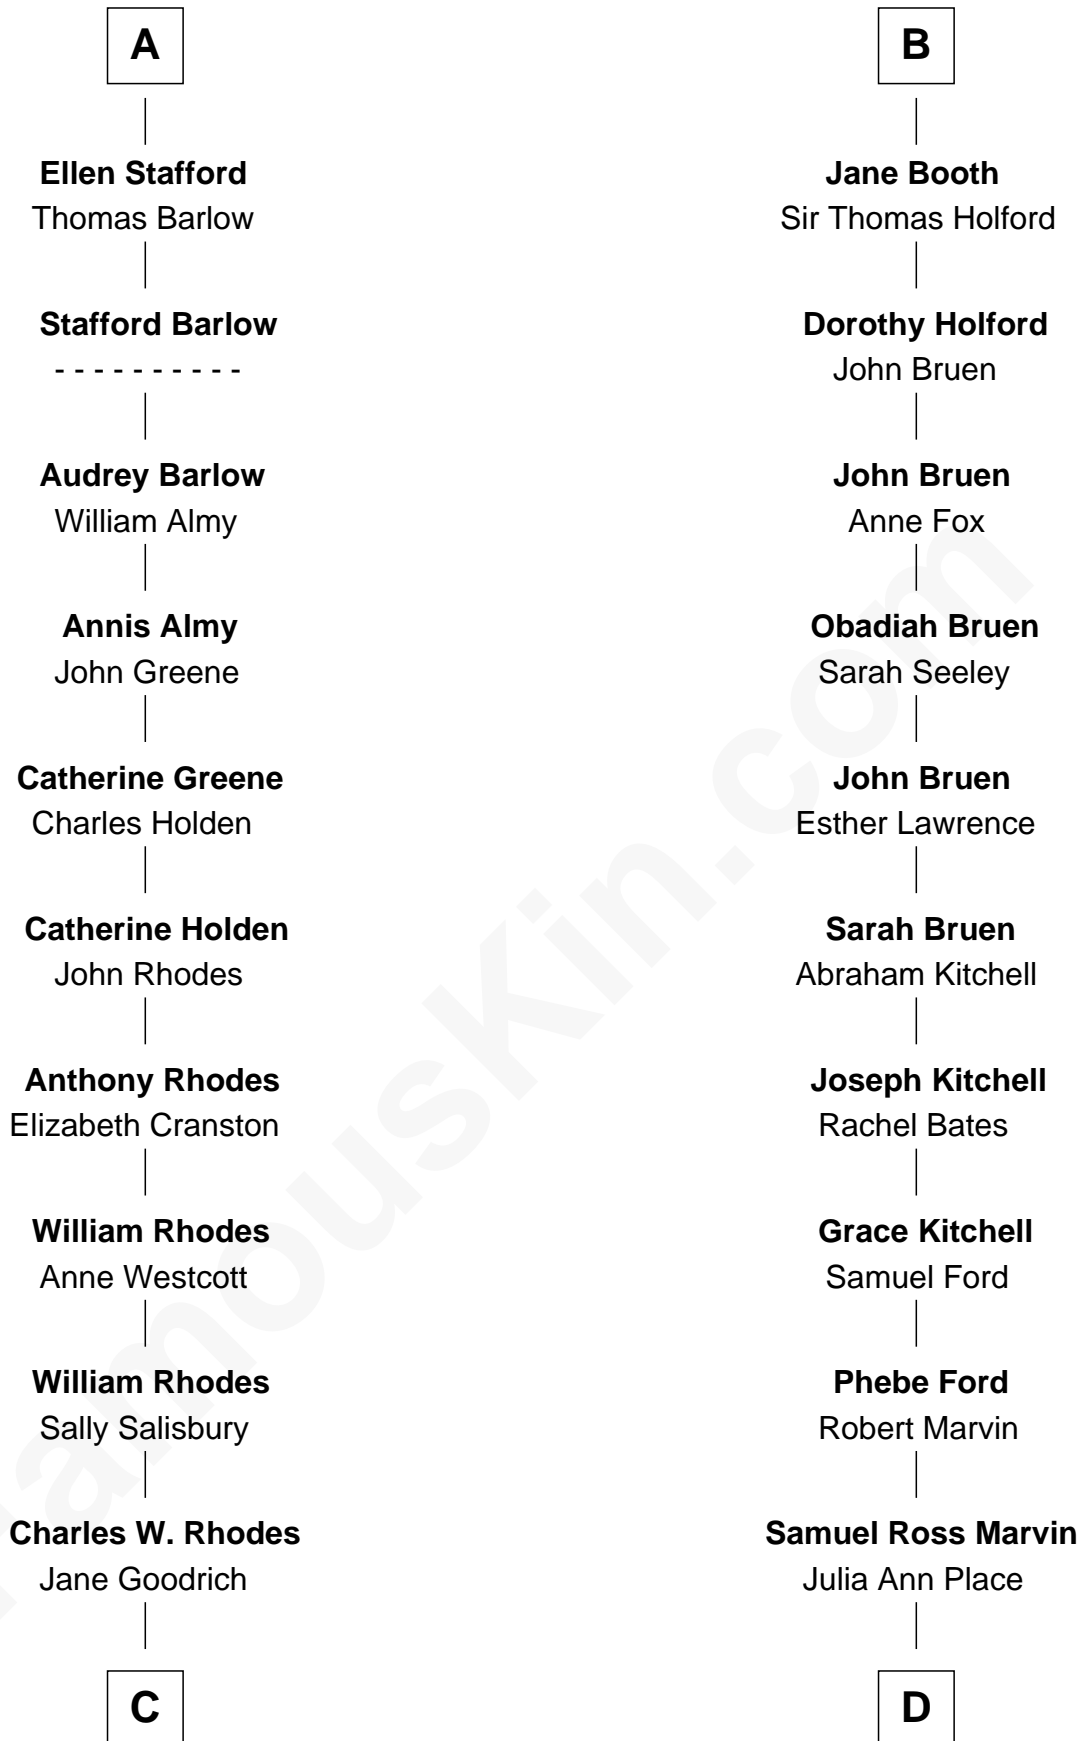

## Relationship Chart of

### Sarah Palin

9th Governor of Alaska

20th cousin 1 time removed of

### Barbara (Pierce) Bush

First Lady of President George H.W. Bush

**C**

**Alma Miranda Rhodes**

James W. Heath

**Charles R. Heath**

Alice Adeline Oriel

**Charles Francis Heath**

Nellie Marie Brandt

**Charles Richard Heath**

Sarah Sheeran

**Sarah Palin**

*9th Governor of Alaska*

**D**

**Jerome Place Marvin**

Martha Ann Stokes