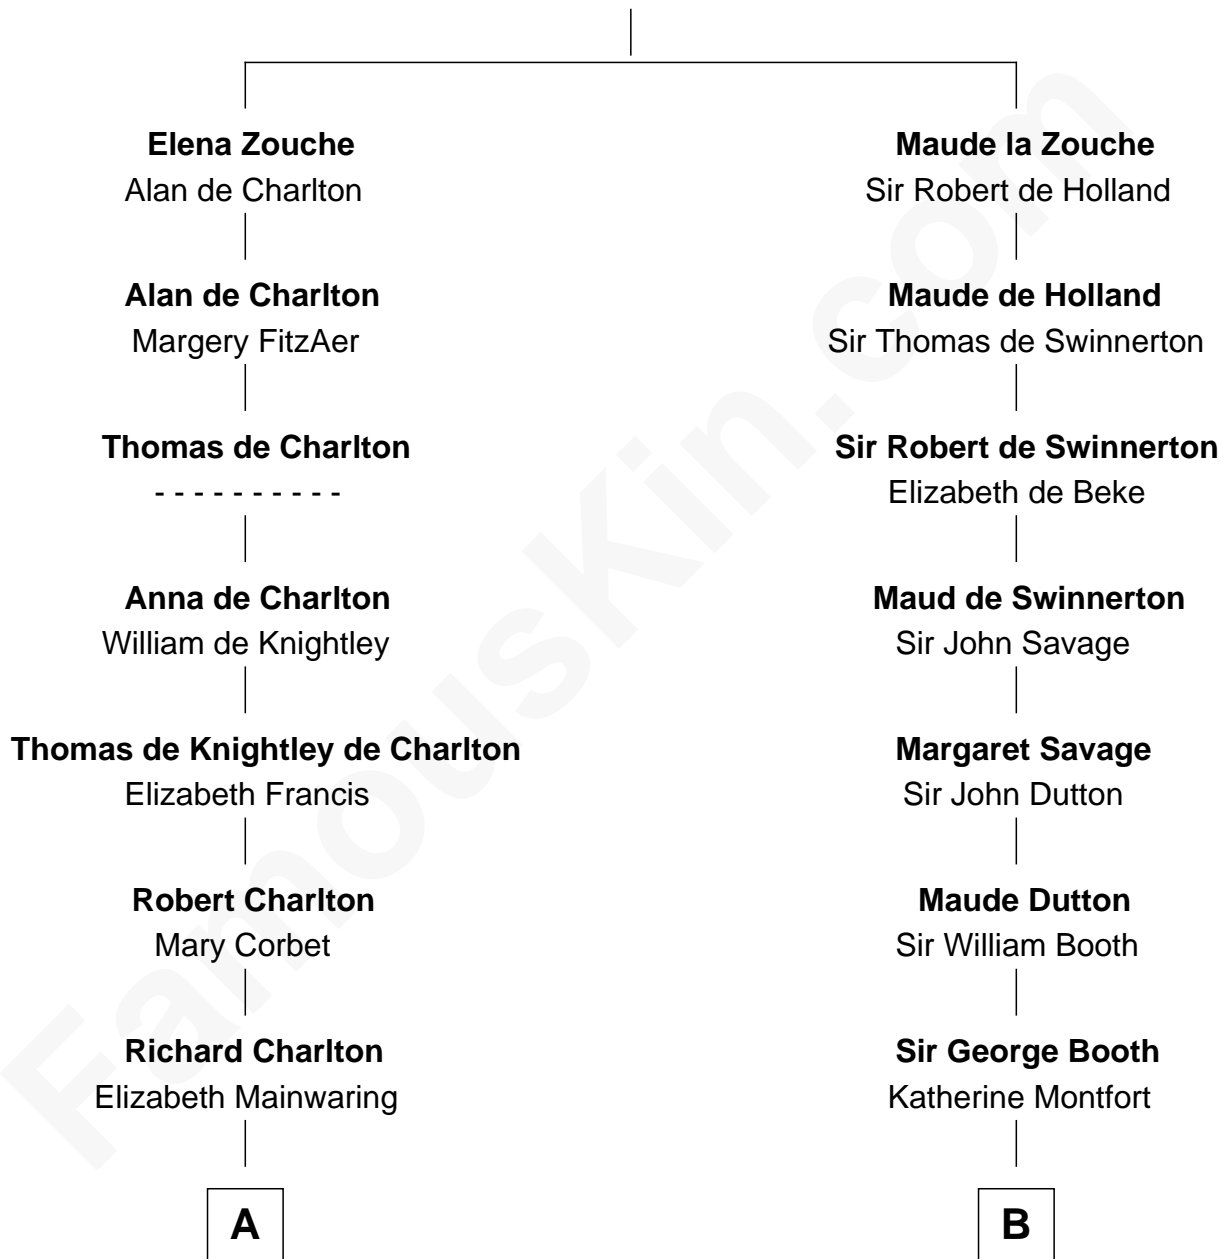

FamousKin.com Relationship Chart of

Sarah Palin

9th Governor of Alaska

21st cousin of

Barbara (Pierce) Bush

First Lady of President George H.W. Bush

Sir Alan la Zouche
Eleanor de Segrave

C

Thomas S. Ruddock

Maria Nancy Newell

May Belle Ruddock

Henry Charles Brandt

Nellie Marie Brandt

Charles Francis Heath

Charles Richard Heath

Sarah Sheeran

Sarah Palin

9th Governor of Alaska

D

Samuel Ross Marvin

Julia Ann Place

Jerome Place Marvin

Martha Ann Stokes

Mabel Marvin