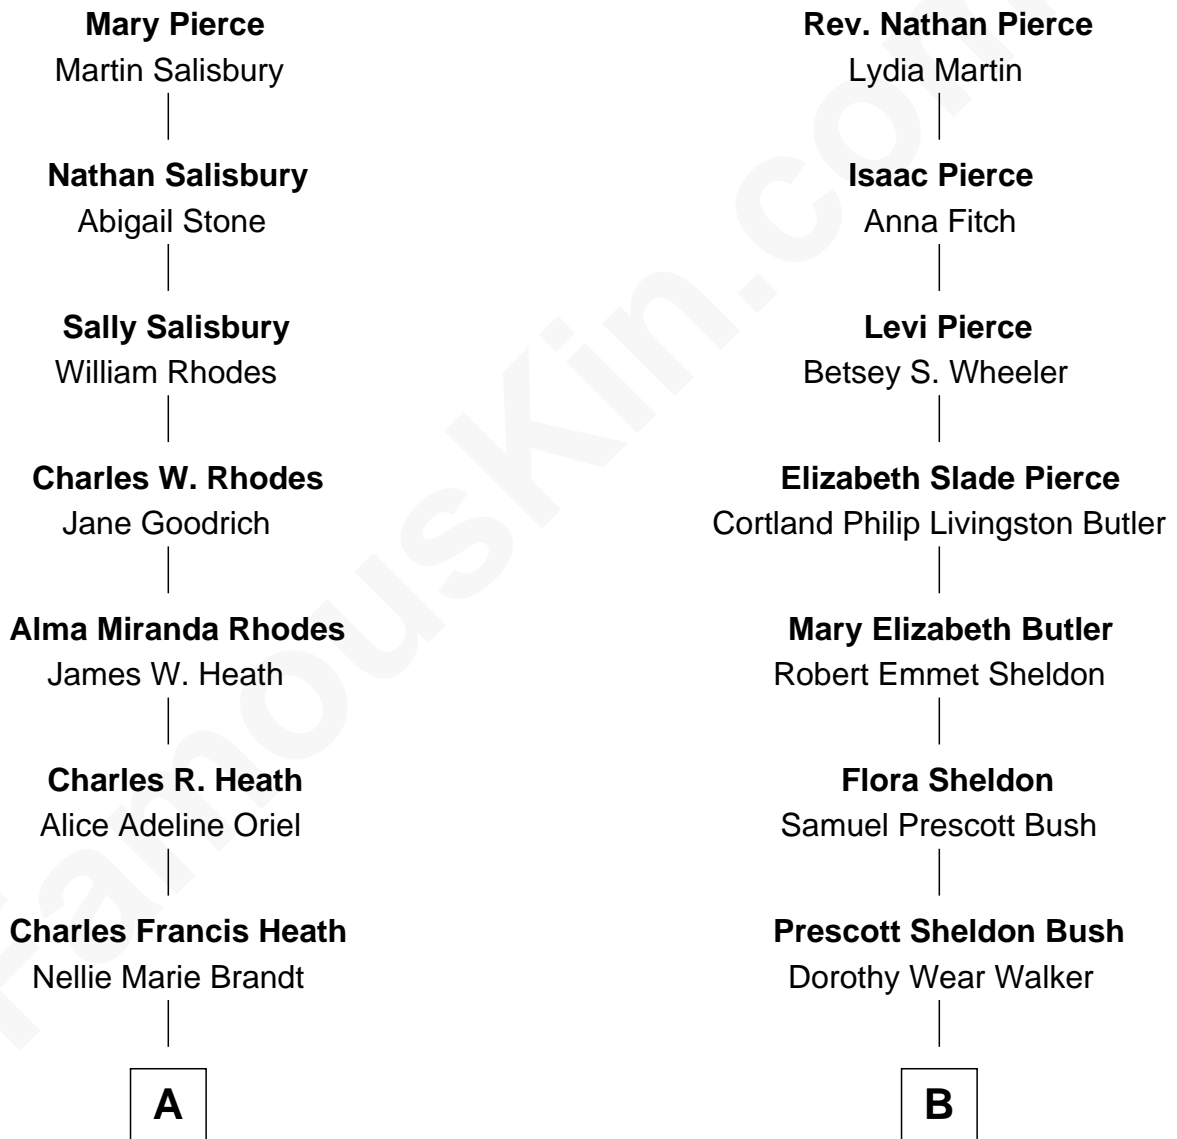

FamousKin.com Relationship Chart of

Sarah Palin

9th Governor of Alaska

8th cousin of

George W. Bush

43rd U.S. President

Mial Pierce

Judith Round

A

Charles Richard Heath

Sarah Sheeran

Sarah Palin

9th Governor of Alaska

B

George Herbert Walker Bush

Barbara Pierce