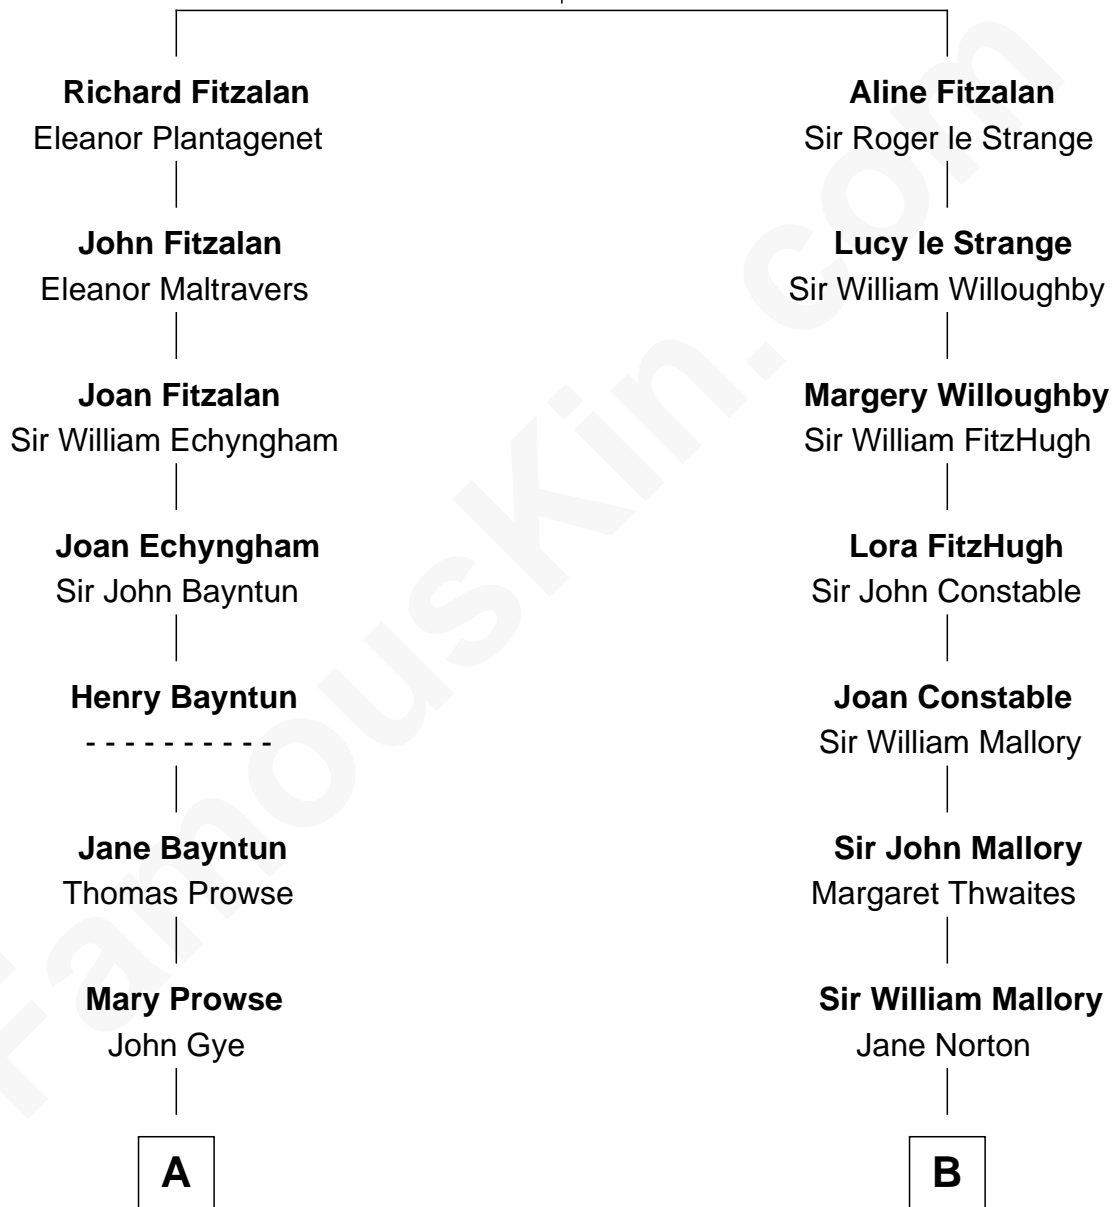

FamousKin.com Relationship Chart of

Sarah Palin

9th Governor of Alaska

18th cousin 1 time removed of

Judy Garland

Singer and Movie Actress

Edmund Fitzalan

Alice de Warenne

FamousKin.com