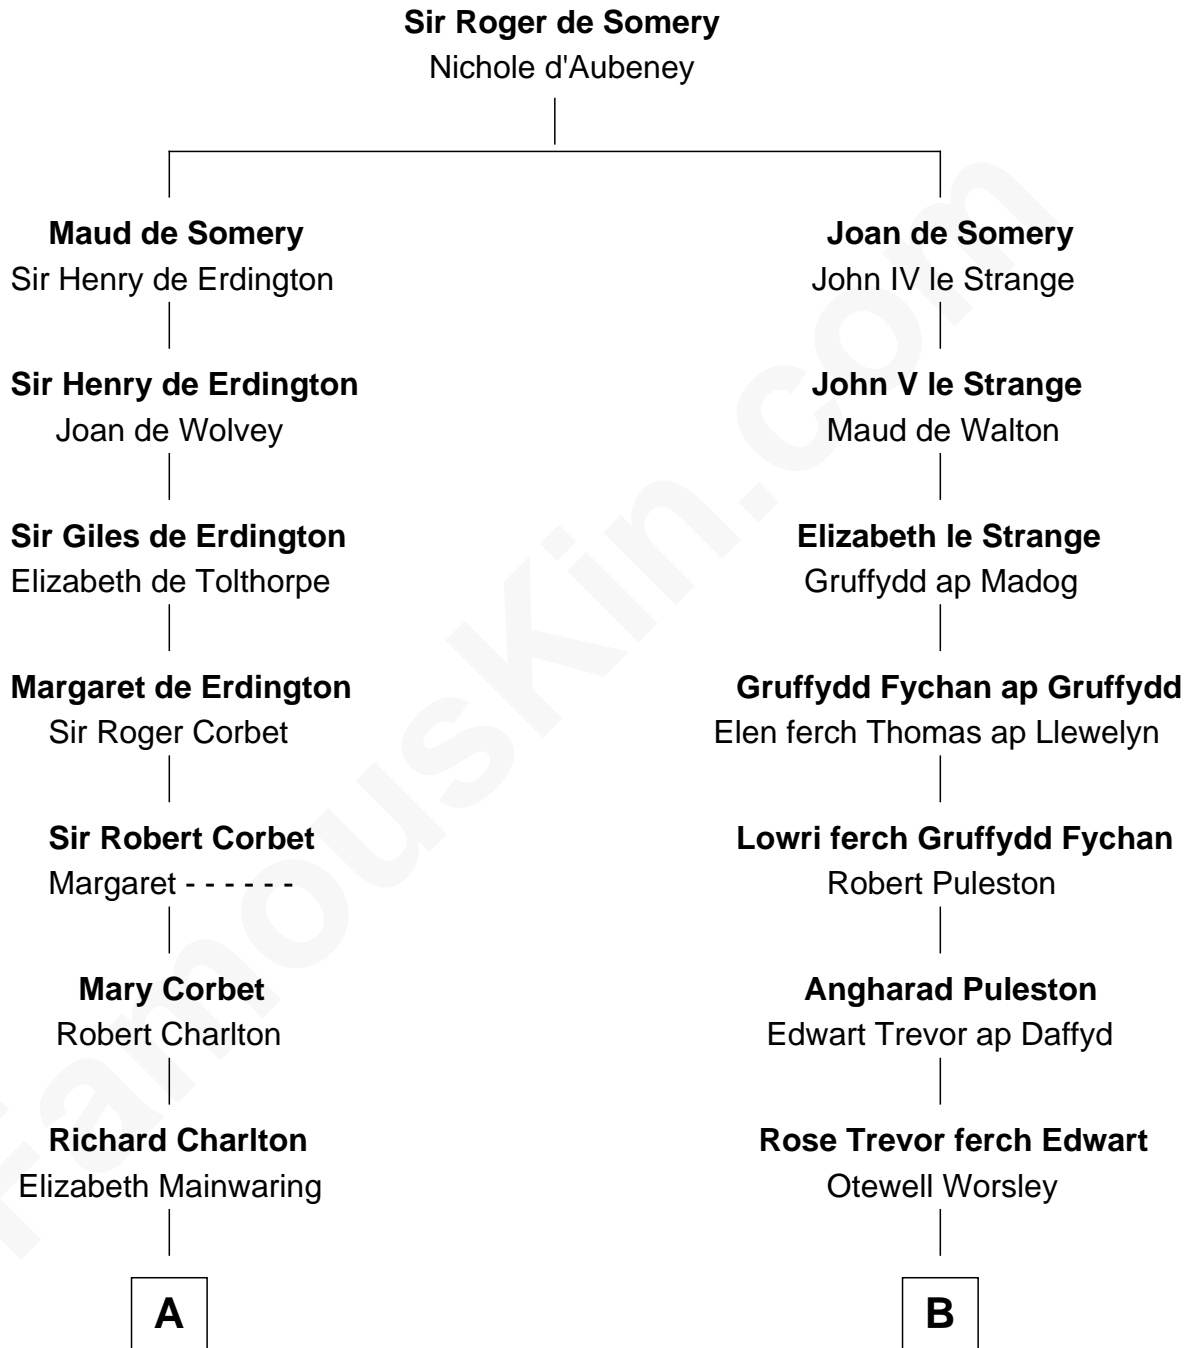

FamousKin.com

Relationship Chart of

Sarah Palin

9th Governor of Alaska

18th cousin 3 times removed of

Eliphalet Remington

Founder of Remington Arms Company

C

Thomas S. Ruddock
Maria Nancy Newell

May Belle Ruddock
Henry Charles Brandt

Nellie Marie Brandt
Charles Francis Heath

Charles Richard Heath
Sarah Sheeran

Sarah Palin
9th Governor of Alaska

D

Elizabeth Kilbourn
Eliphalet Remington