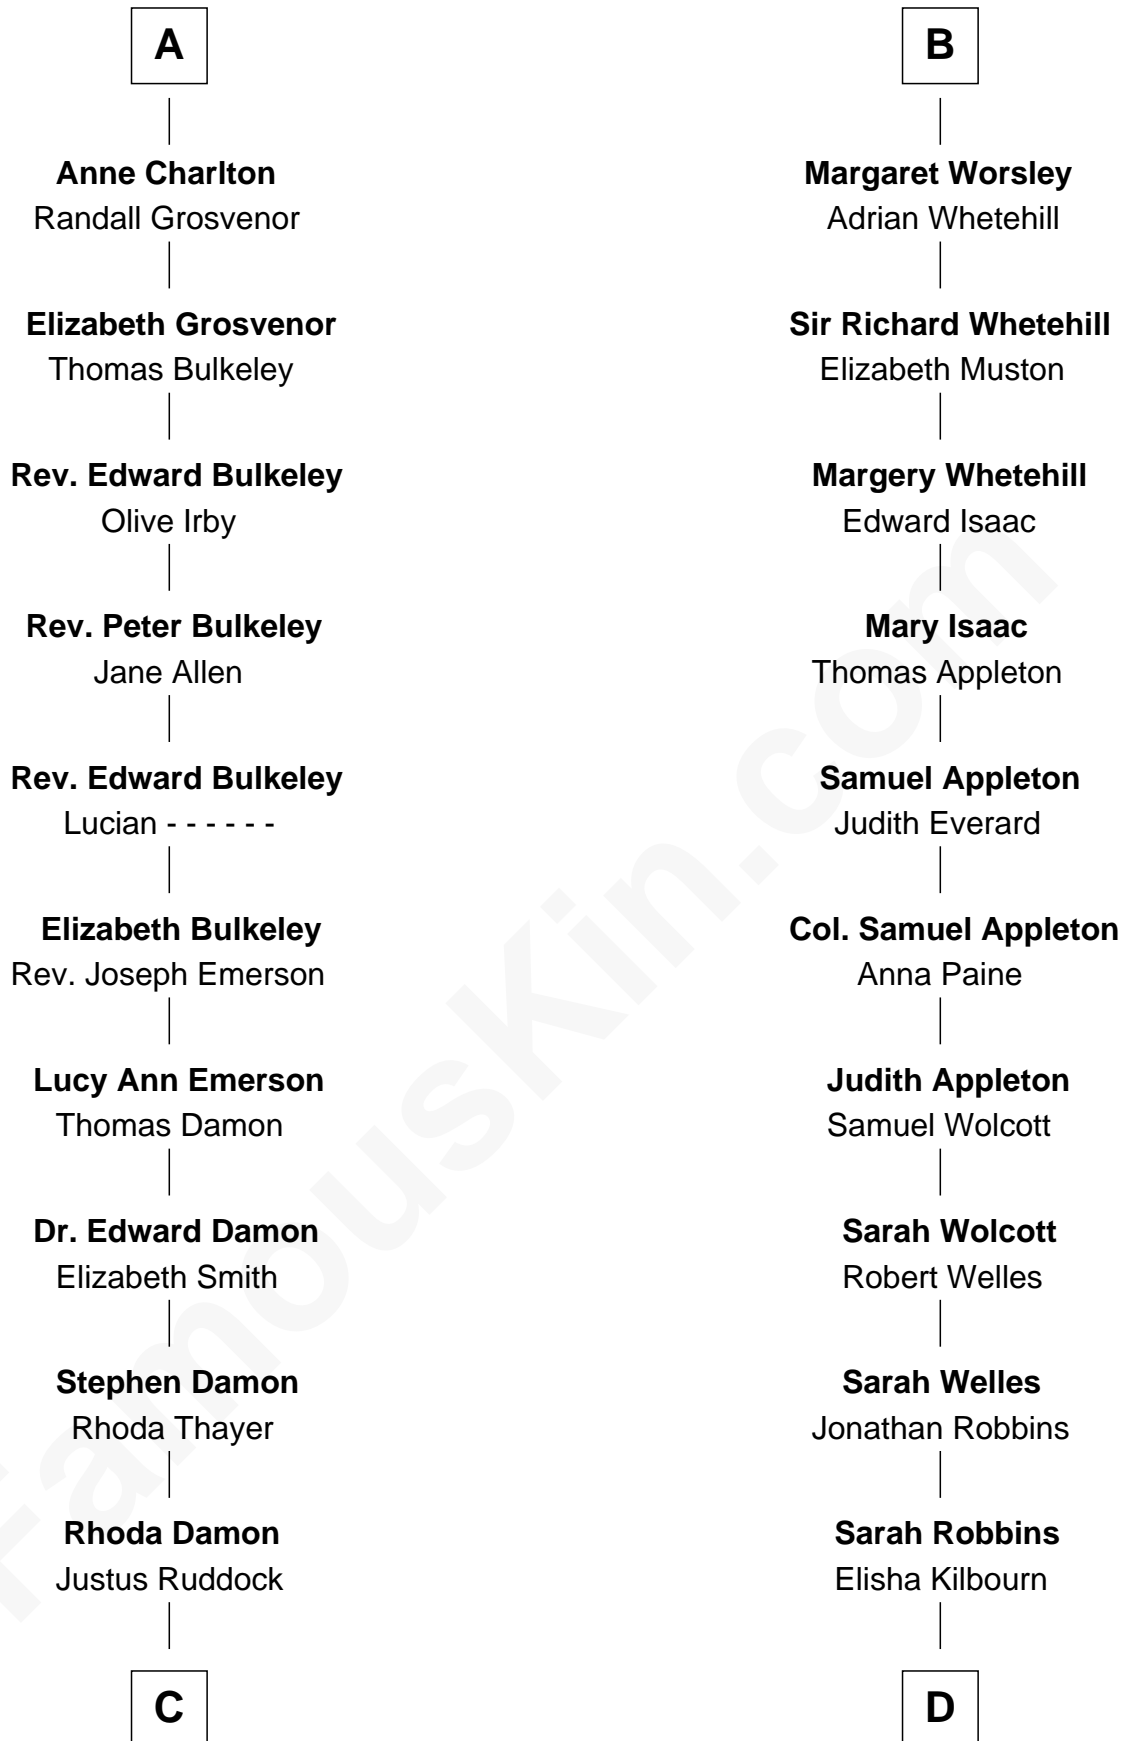

FamousKin.com

Relationship Chart of

Sarah Palin

9th Governor of Alaska

18th cousin 3 times removed of

Eliphalet Remington

Founder of Remington Arms Company

C

Thomas S. Ruddock
Maria Nancy Newell

May Belle Ruddock
Henry Charles Brandt

Nellie Marie Brandt
Charles Francis Heath

Charles Richard Heath
Sarah Sheeran

Sarah Palin
9th Governor of Alaska

D

Elizabeth Kilbourn
Eliphalet Remington