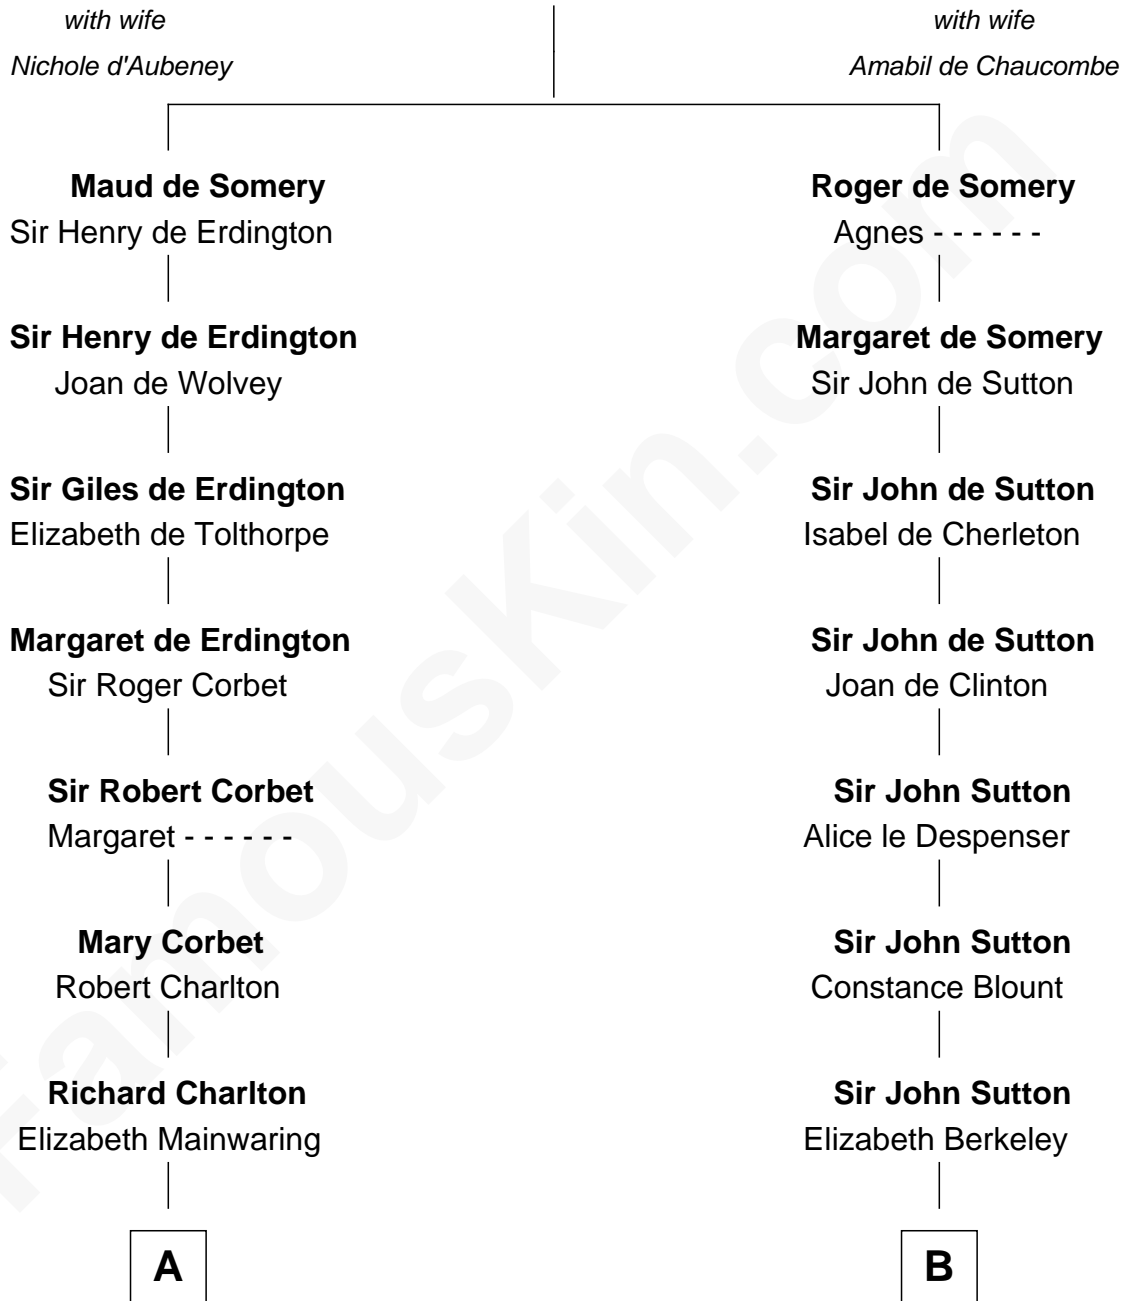

# FamousKin.com Relationship Chart of

**Sarah Palin**

*9th Governor of Alaska*

17th cousin 4 times removed of

**George Mason**

*Father of the U.S. Bill of Rights*

## Sir Roger de Somery

**C**

Thomas S. Ruddock

Maria Nancy Newell

May Belle Ruddock

Henry Charles Brandt

Nellie Marie Brandt

Charles Francis Heath

Charles Richard Heath

Sarah Sheeran

**Sarah Palin**

*9th Governor of Alaska*

FamousKin.com