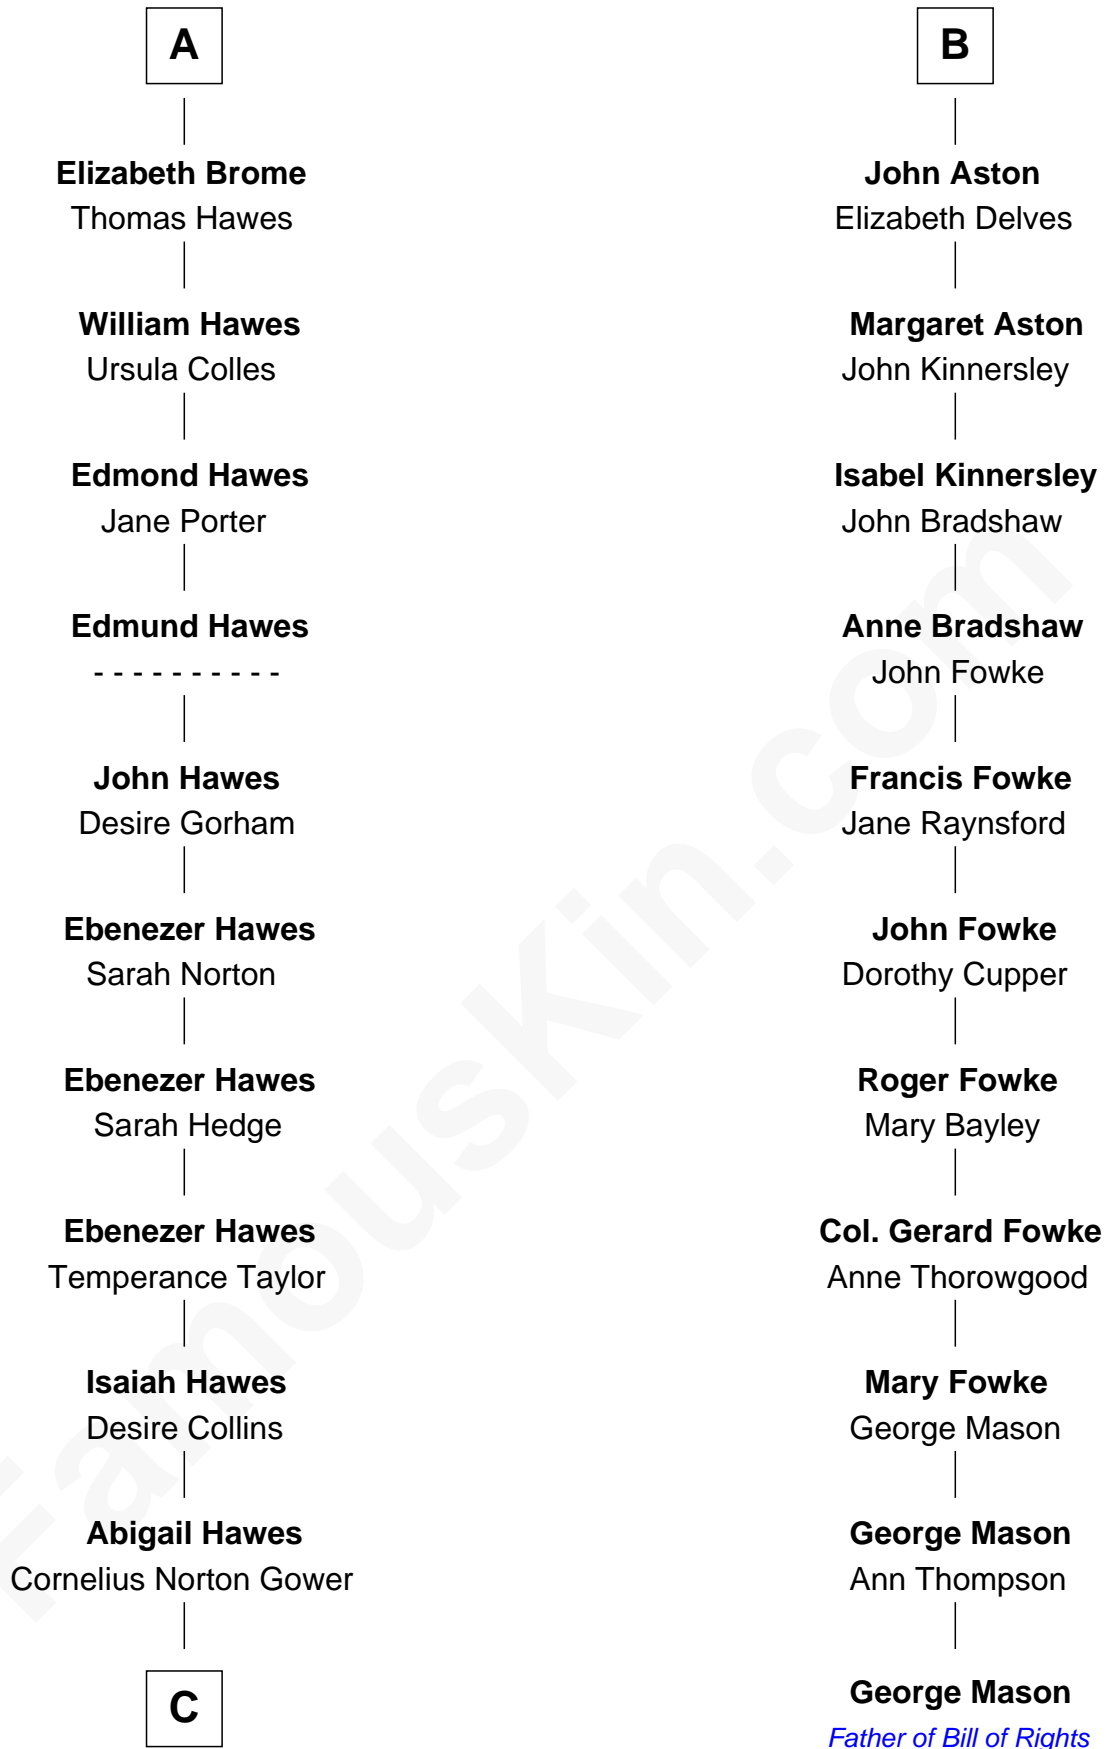

# FamousKin.com Relationship Chart of

**Sarah Palin**

*9th Governor of Alaska*

17th cousin 4 times removed of

**George Mason**

*Father of the U.S. Bill of Rights*

**Sir Robert de Ros**

Isabel de Aubeney

**C**

—  
**Arthur Collins Gower**

Mary Schmolz

—  
**James Carl Gower**

Cora Godfrey Strong

—  
**Helen Louise Gower**

Clement James Sheeran

—  
**Sarah Sheeran**

Charles Richard Heath

—  
**Sarah Palin**

*9th Governor of Alaska*

FamousKin.com