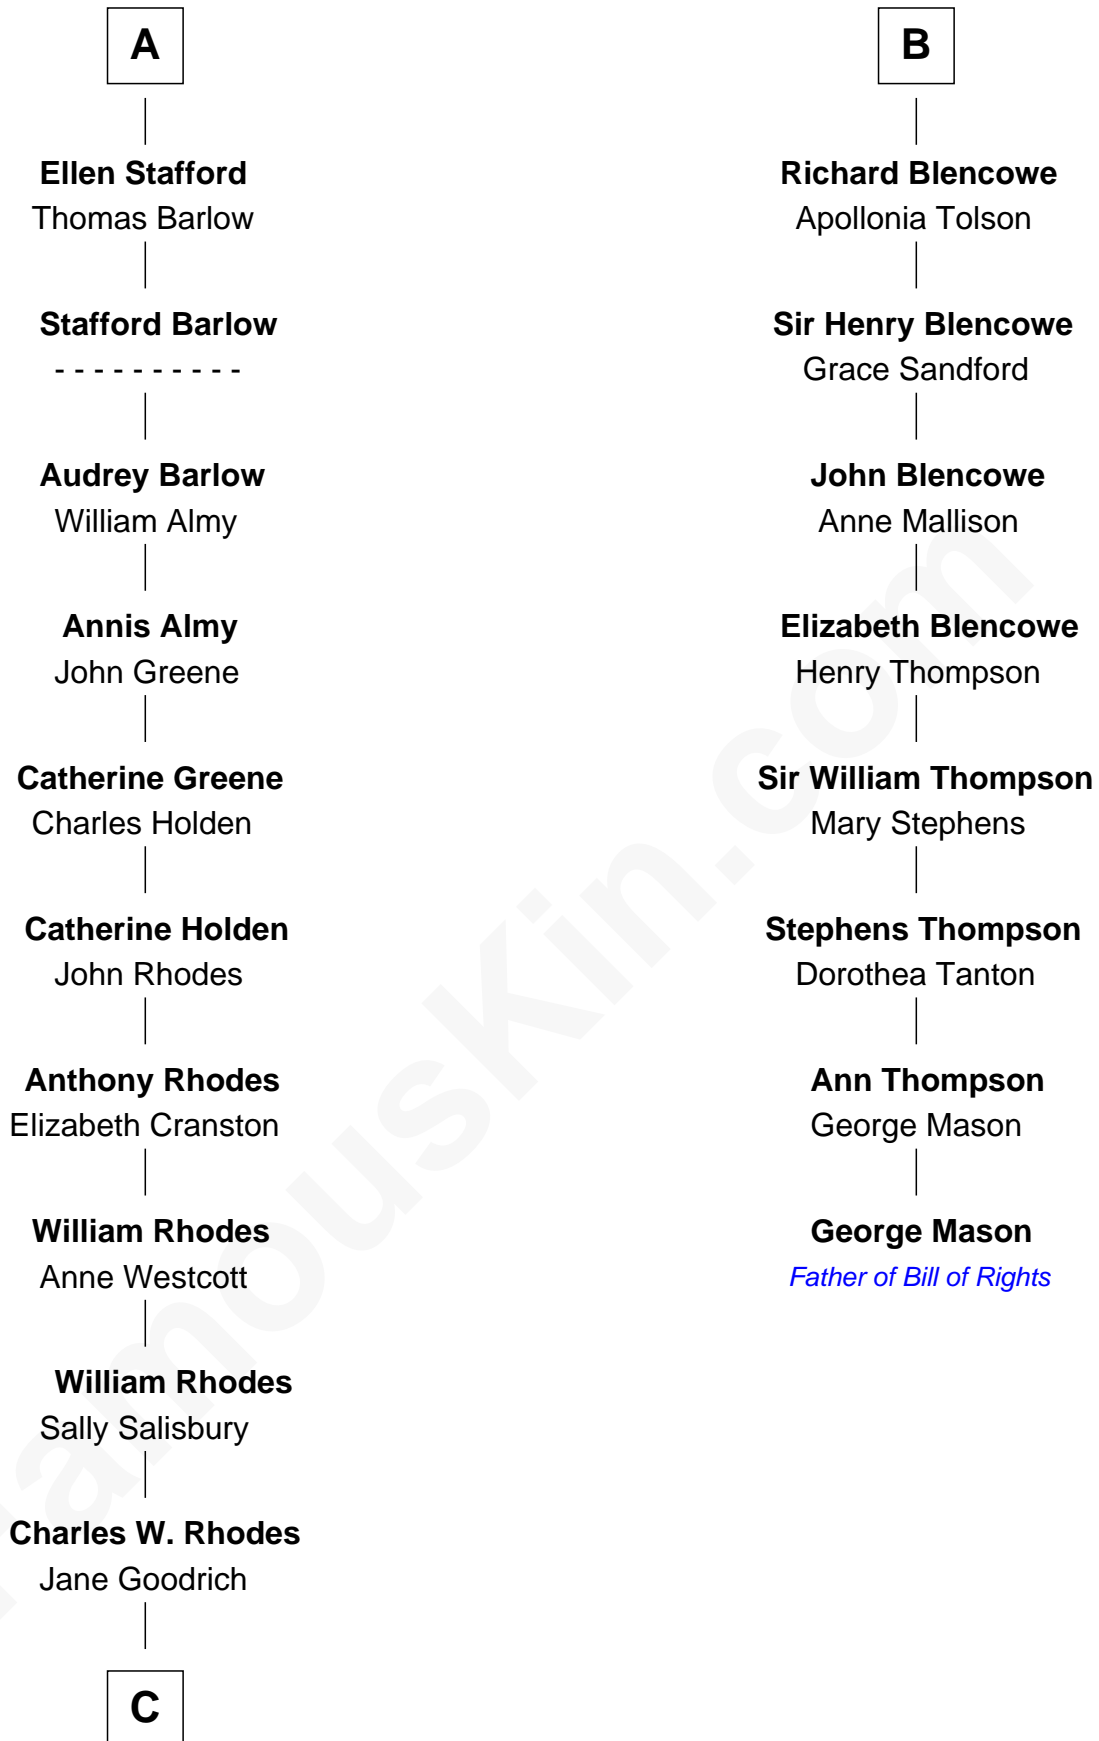

# FamousKin.com Relationship Chart of

**Sarah Palin**

*9th Governor of Alaska*

14th cousin 7 times removed of

**George Mason**

*Father of the U.S. Bill of Rights*

**C**

Alma Miranda Rhodes

James W. Heath

Charles R. Heath

Alice Adeline Oriel

Charles Francis Heath

Nellie Marie Brandt

Charles Richard Heath

Sarah Sheeran

**Sarah Palin**

*9th Governor of Alaska*

FamousKin.com