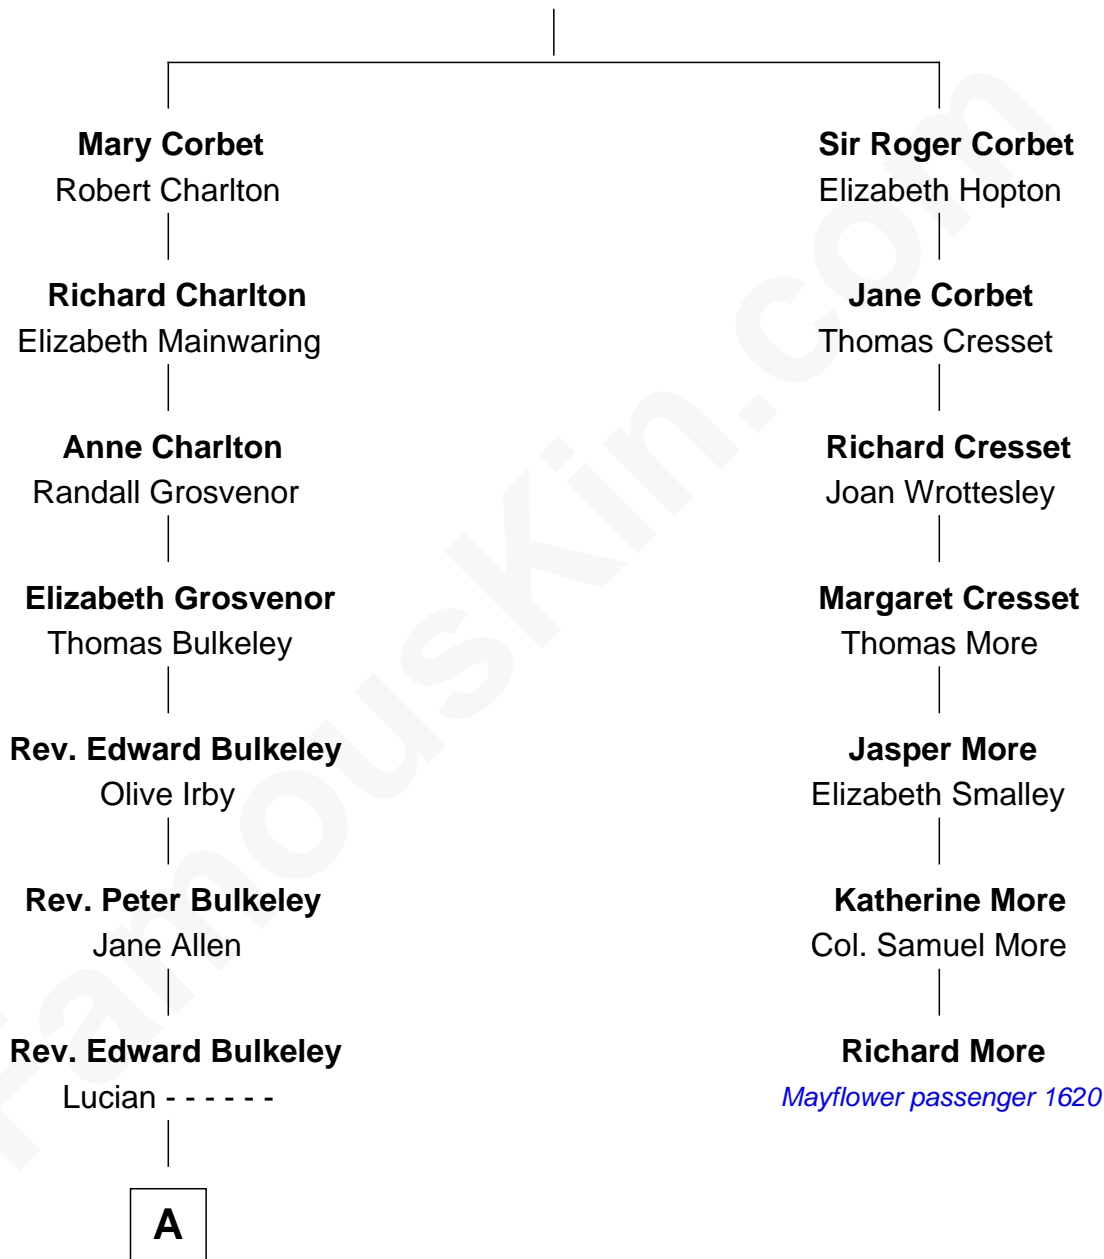

Sir Robert Corbet

Margaret - - - - -