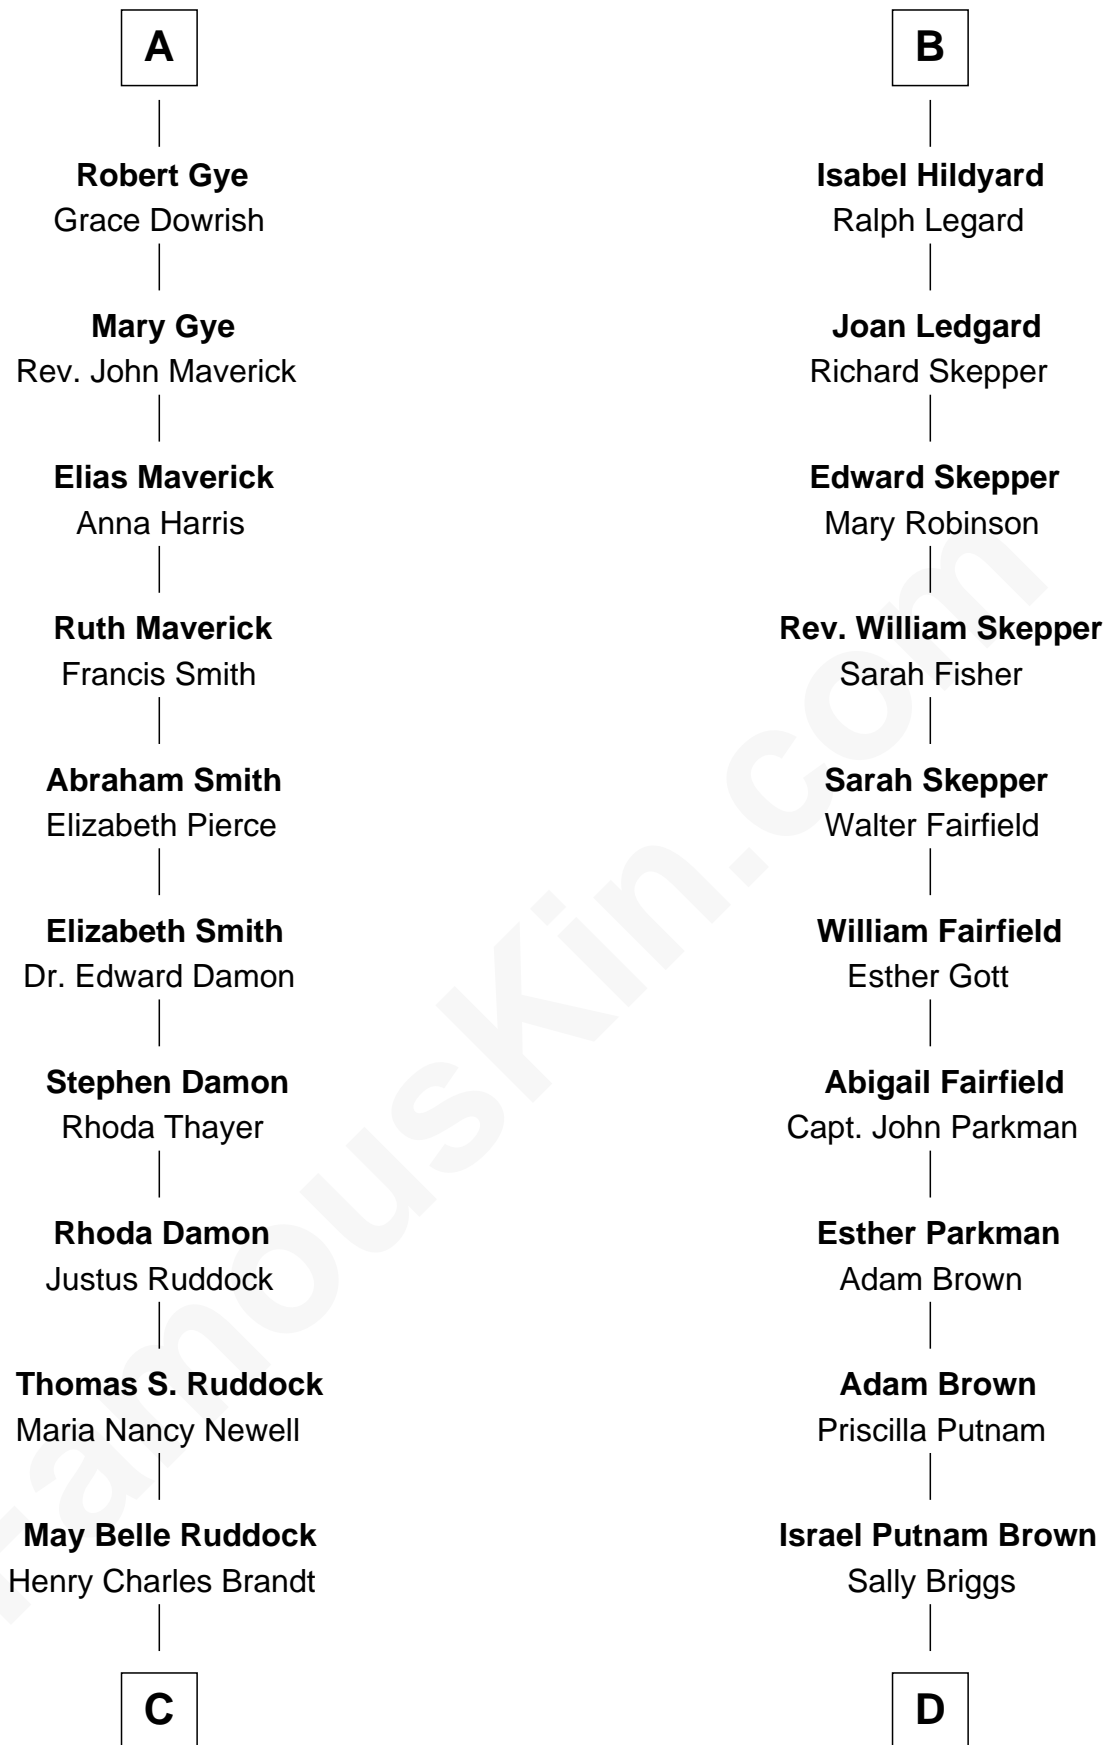

FamousKin.com Relationship Chart of

Sarah Palin

9th Governor of Alaska

19th cousin 1 time removed of

Calvin Coolidge

30th U.S. President

Henry Plantagenet

Maud de Chaworth

C

Nellie Marie Brandt
Charles Francis Heath

Charles Richard Heath
Sarah Sheeran

Sarah Palin
9th Governor of Alaska

D

Sally Briggs Brown
Israel Chase Brewer

Sarah Almeda Brewer
Calvin Galusha Coolidge

Col. John Calvin Coolidge
Victoria Josephine Moor