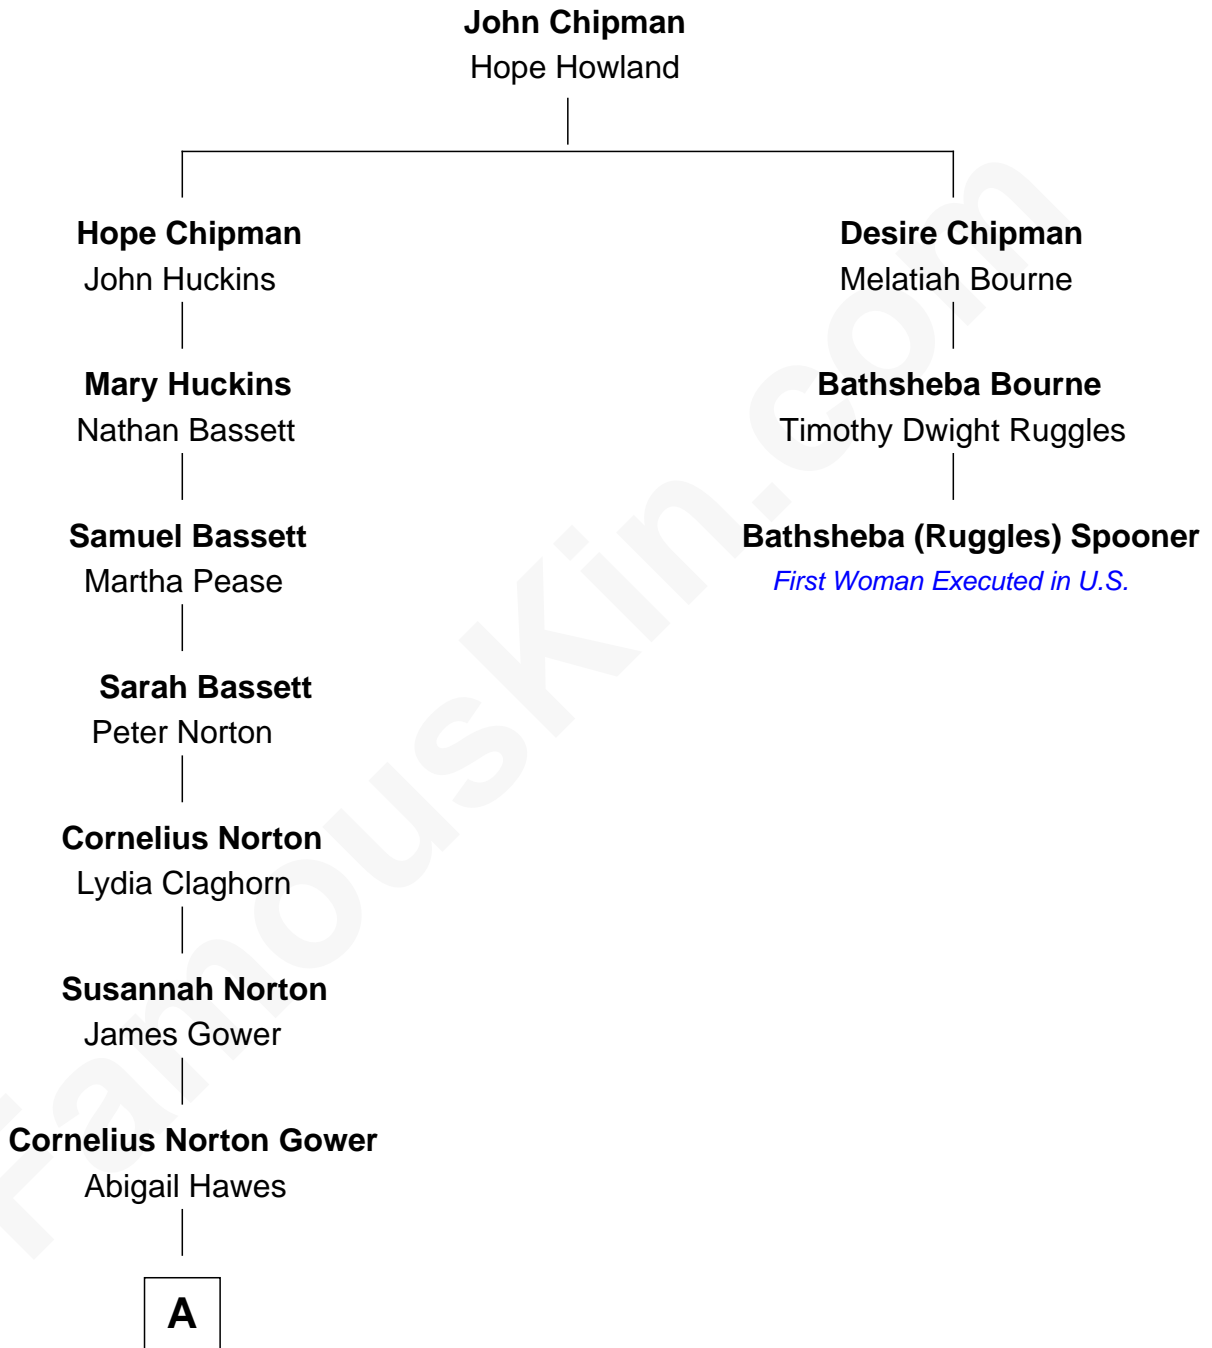

## Relationship Chart of

### Sarah Palin

9th Governor of Alaska

2nd cousin 9 times removed of

### Bathsheba (Ruggles) Spooner

First woman executed for murder in U.S. by non-British government

**A**

—  
**Arthur Collins Gower**

Mary Schmolz

—  
**James Carl Gower**

Cora Godfrey Strong

—  
**Helen Louise Gower**