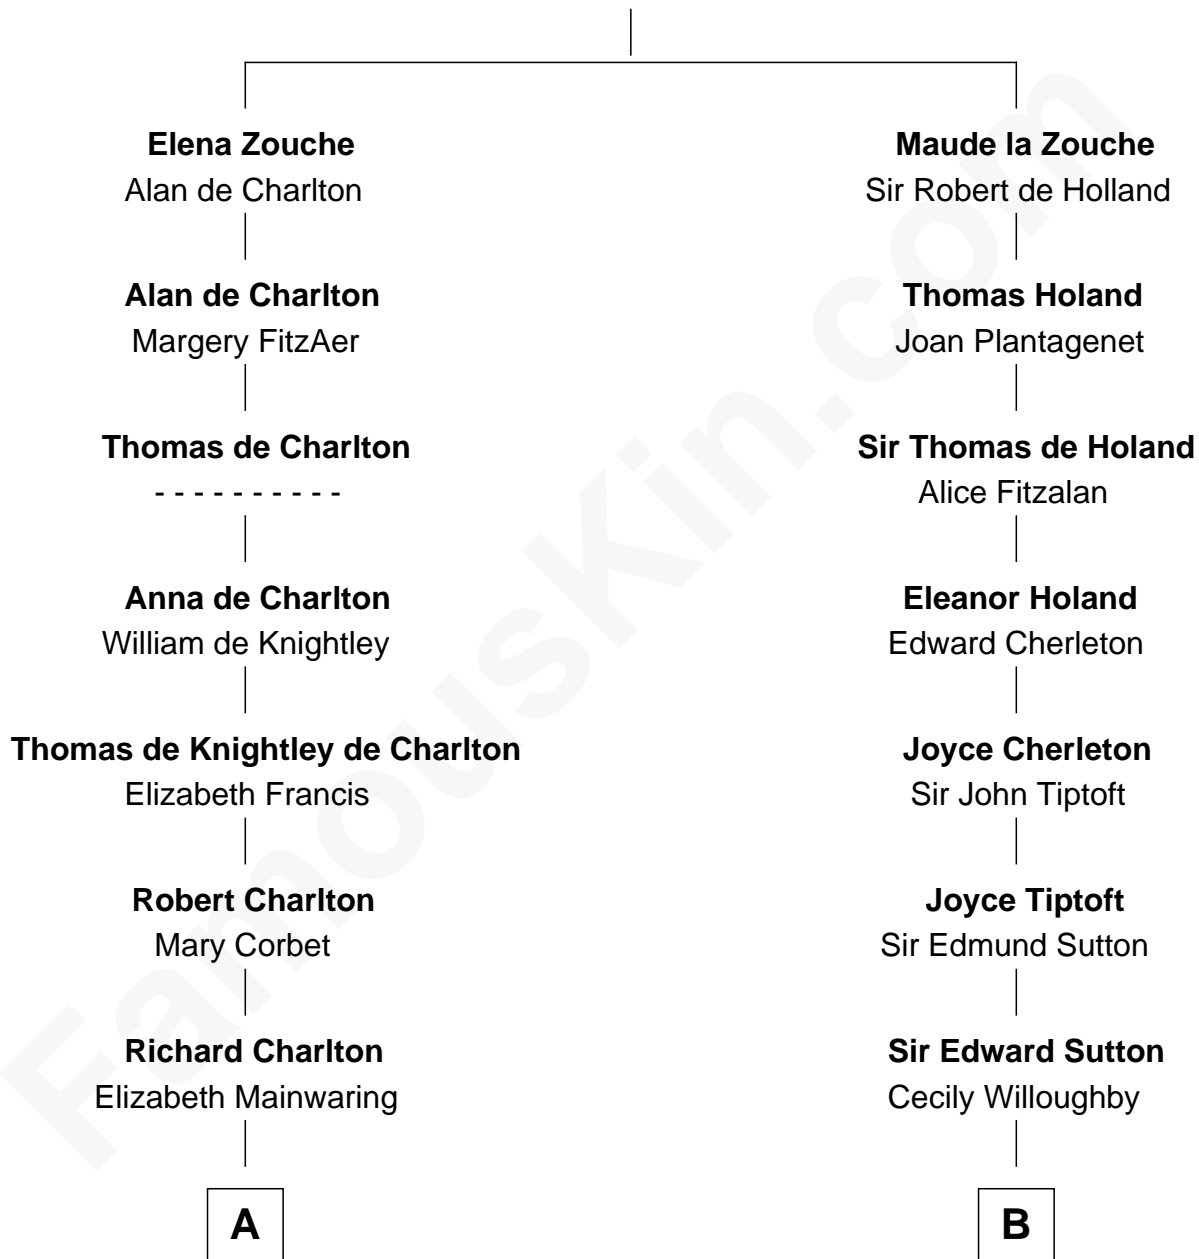

## Relationship Chart of Sarah Palin

9th Governor of Alaska

15th cousin 6 times removed of

## Bathsheba (Ruggles) Spooner

First woman executed for murder in U.S. by non-British government

**Sir Alan la Zouche**  
Eleanor de Segrave

**C**

Thomas S. Ruddock

Maria Nancy Newell

May Belle Ruddock

Henry Charles Brandt

Nellie Marie Brandt

Charles Francis Heath

Charles Richard Heath

Sarah Sheeran

**Sarah Palin**

*9th Governor of Alaska*

FamousKin.com