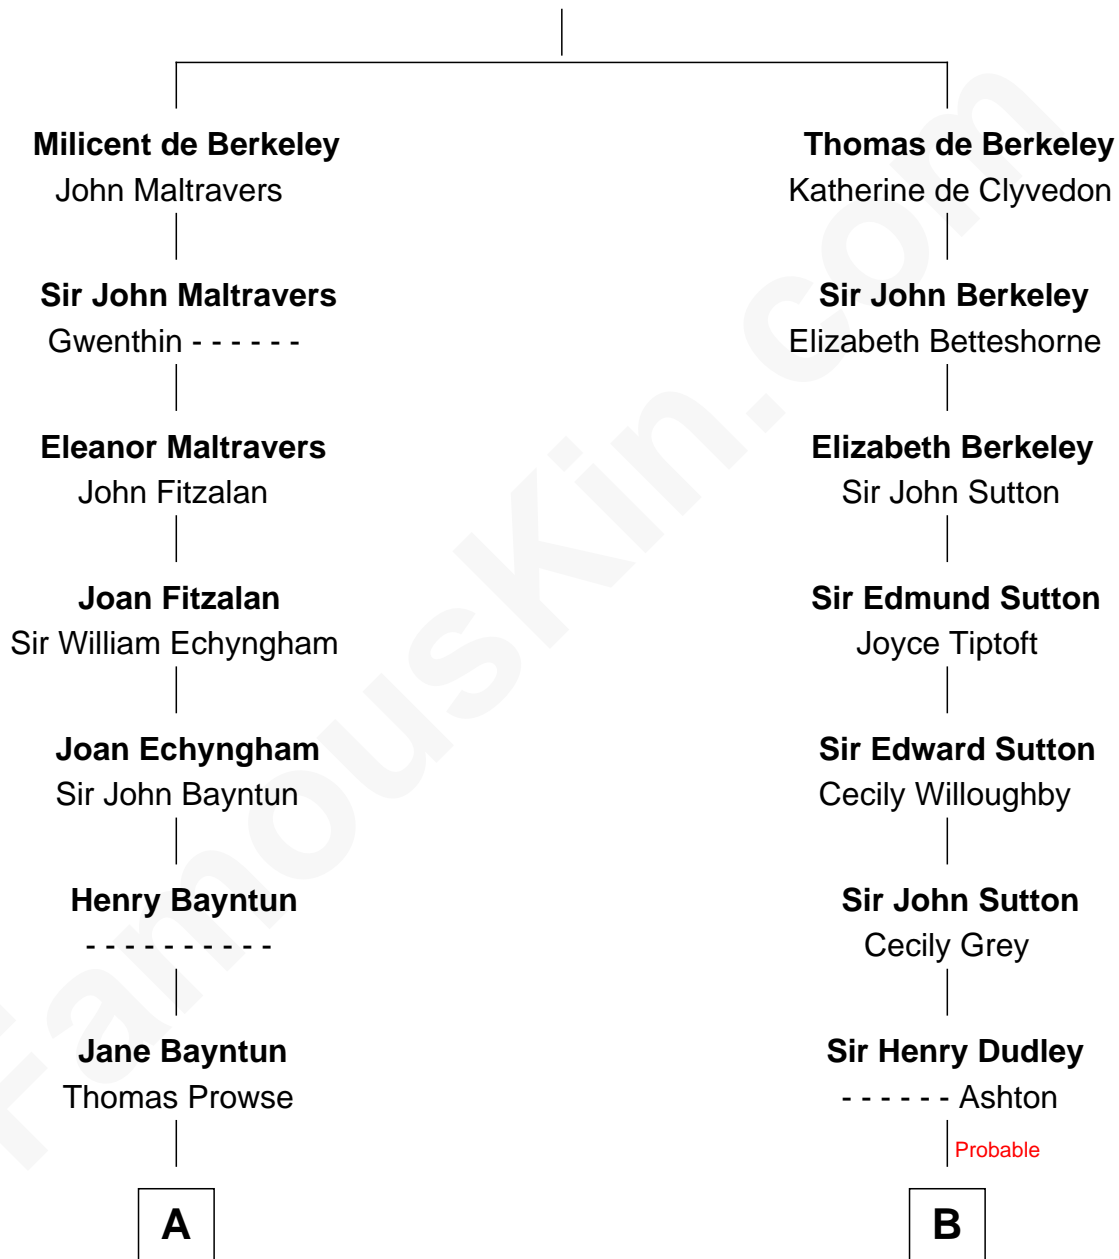

# FamousKin.com Relationship Chart of

**Sarah Palin**

*9th Governor of Alaska*

13th cousin 7 times removed of

**Bathsheba (Ruggles) Spooner**

*First woman executed for murder in U.S. by non-British government*

**Sir Maurice de Berkeley**

Eve la Zouche

**C**

—  
**May Belle Ruddock**  
Henry Charles Brandt

—  
**Nellie Marie Brandt**  
Charles Francis Heath

—  
**Charles Richard Heath**  
Sarah Sheeran

—  
**Sarah Palin**  
*9th Governor of Alaska*