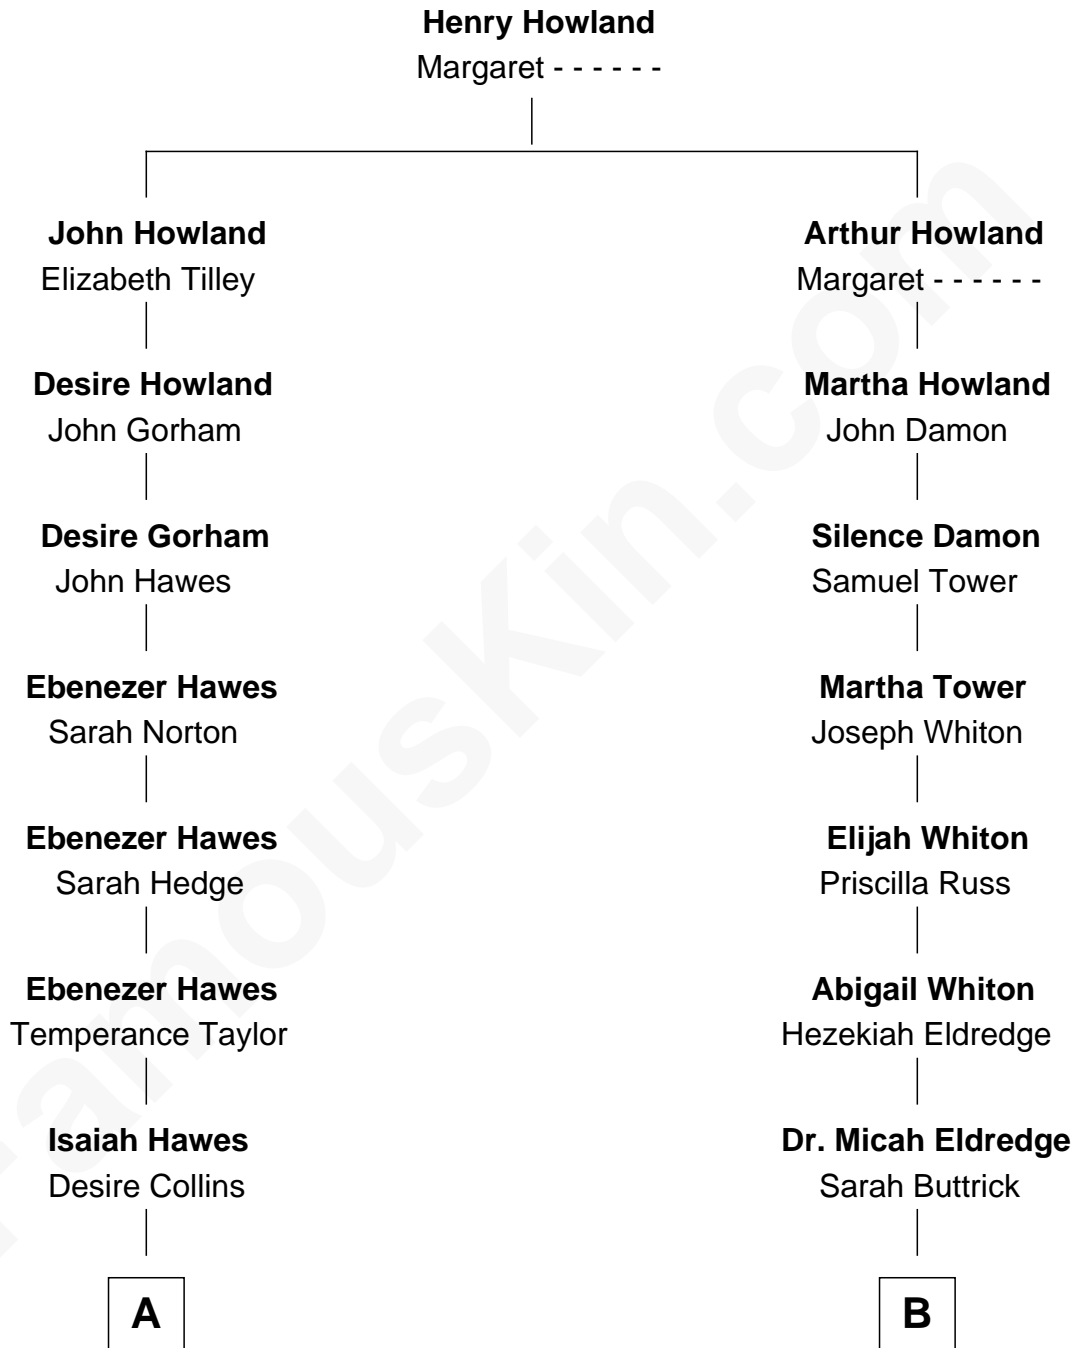

FamousKin.com Relationship Chart of

Sarah Palin

9th Governor of Alaska

10th cousin 2 times removed of

John Steinbeck

Author of The Grapes of Wrath

A

Abigail Hawes
Cornelius Norton Gower

Arthur Collins Gower
Mary Schmolz

James Carl Gower
Cora Godfrey Strong

Helen Louise Gower
Clement James Sheeran

Sarah Sheeran
Charles Richard Heath

Sarah Palin
9th Governor of Alaska

B

Sarah Eldredge
Walter Dickson