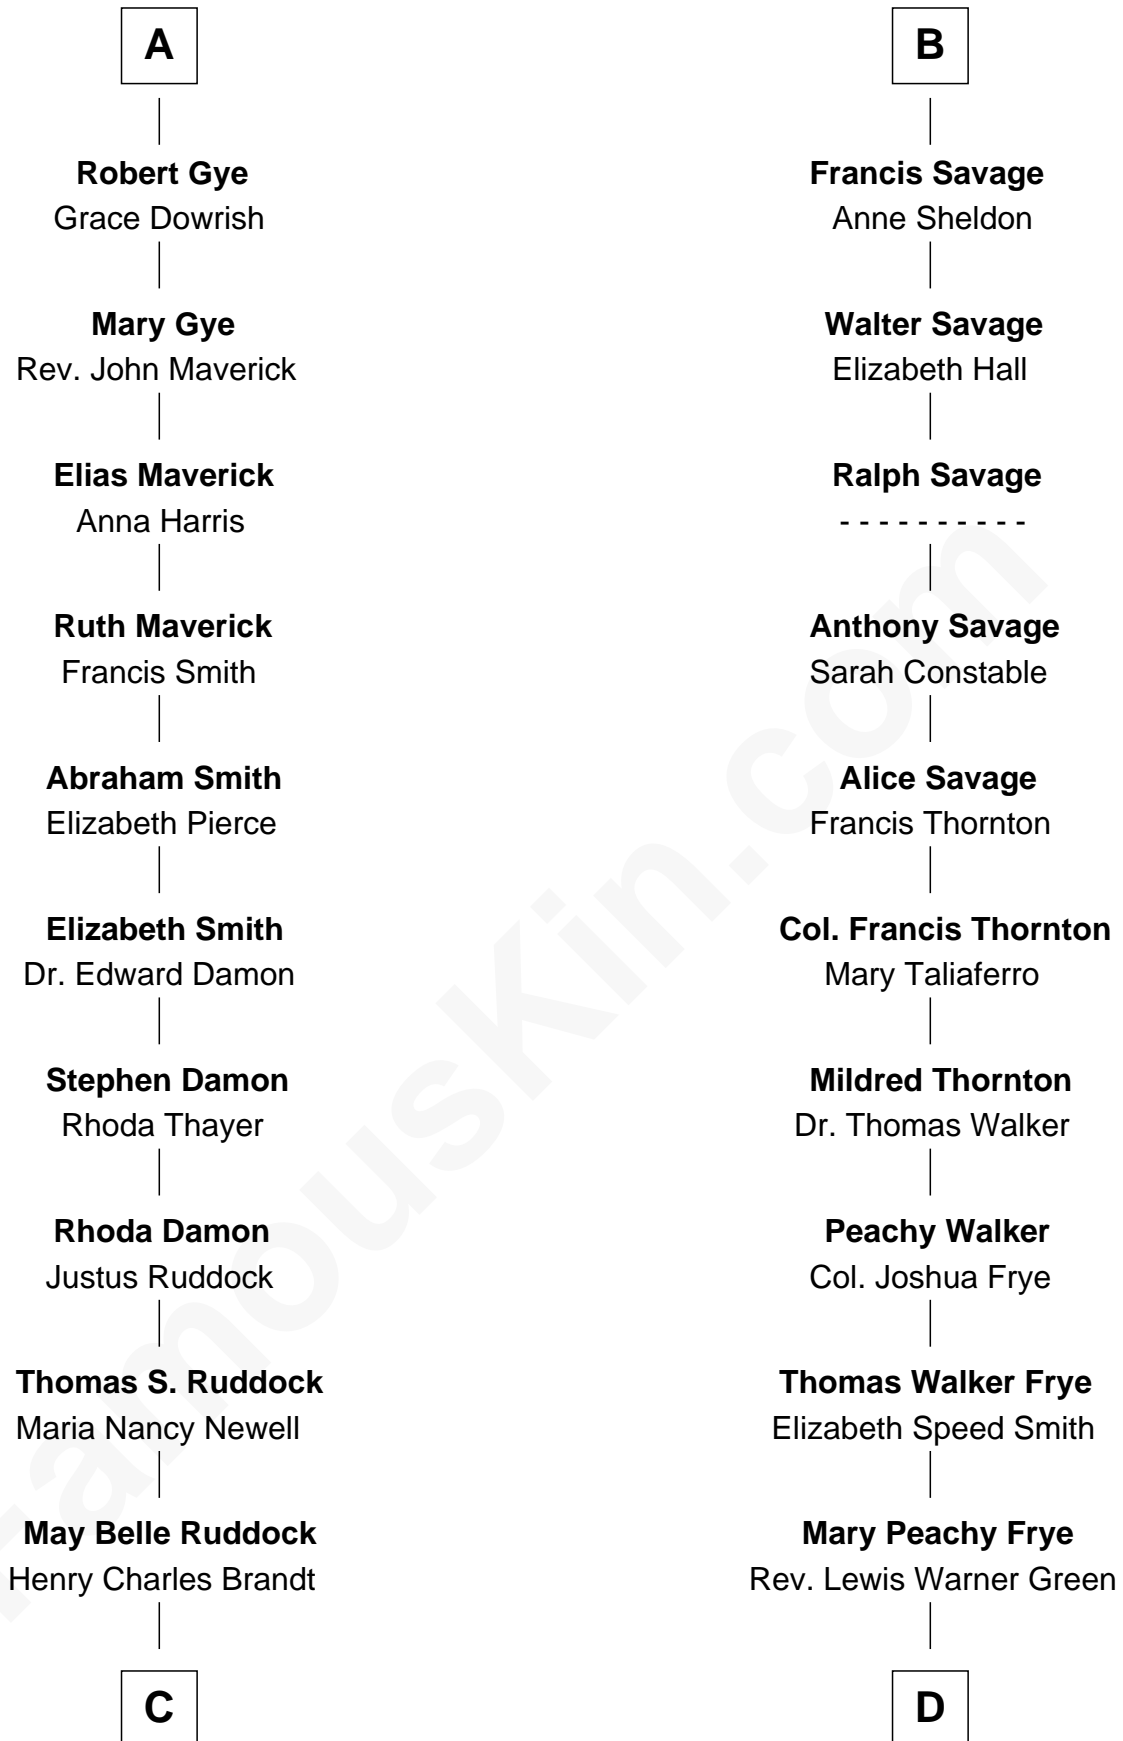

FamousKin.com Relationship Chart of

Sarah Palin

9th Governor of Alaska

19th cousin of

Adlai Stevenson II

31st Governor of Illinois

Henry Plantagenet

Maud de Chaworth

Eleanor Plantagenet

Richard Fitzalan

John Fitzalan

Eleanor Maltravers

Joan Fitzalan

Sir William Echyngnam

Joan Echyngnam

Sir John Bayntun

Sir Richard Fitzalan

Elizabeth de Bohun

Elizabeth Fitzalan

Sir Robert Goushill

Joan Goushill

Sir Thomas Stanley

Katherine Stanley

Sir John Savage

Sir Christopher Savage

Anne Stanley

Sir Christopher Savage

Anne Lygon

B

C

Nellie Marie Brandt
Charles Francis Heath

Charles Richard Heath
Sarah Sheeran