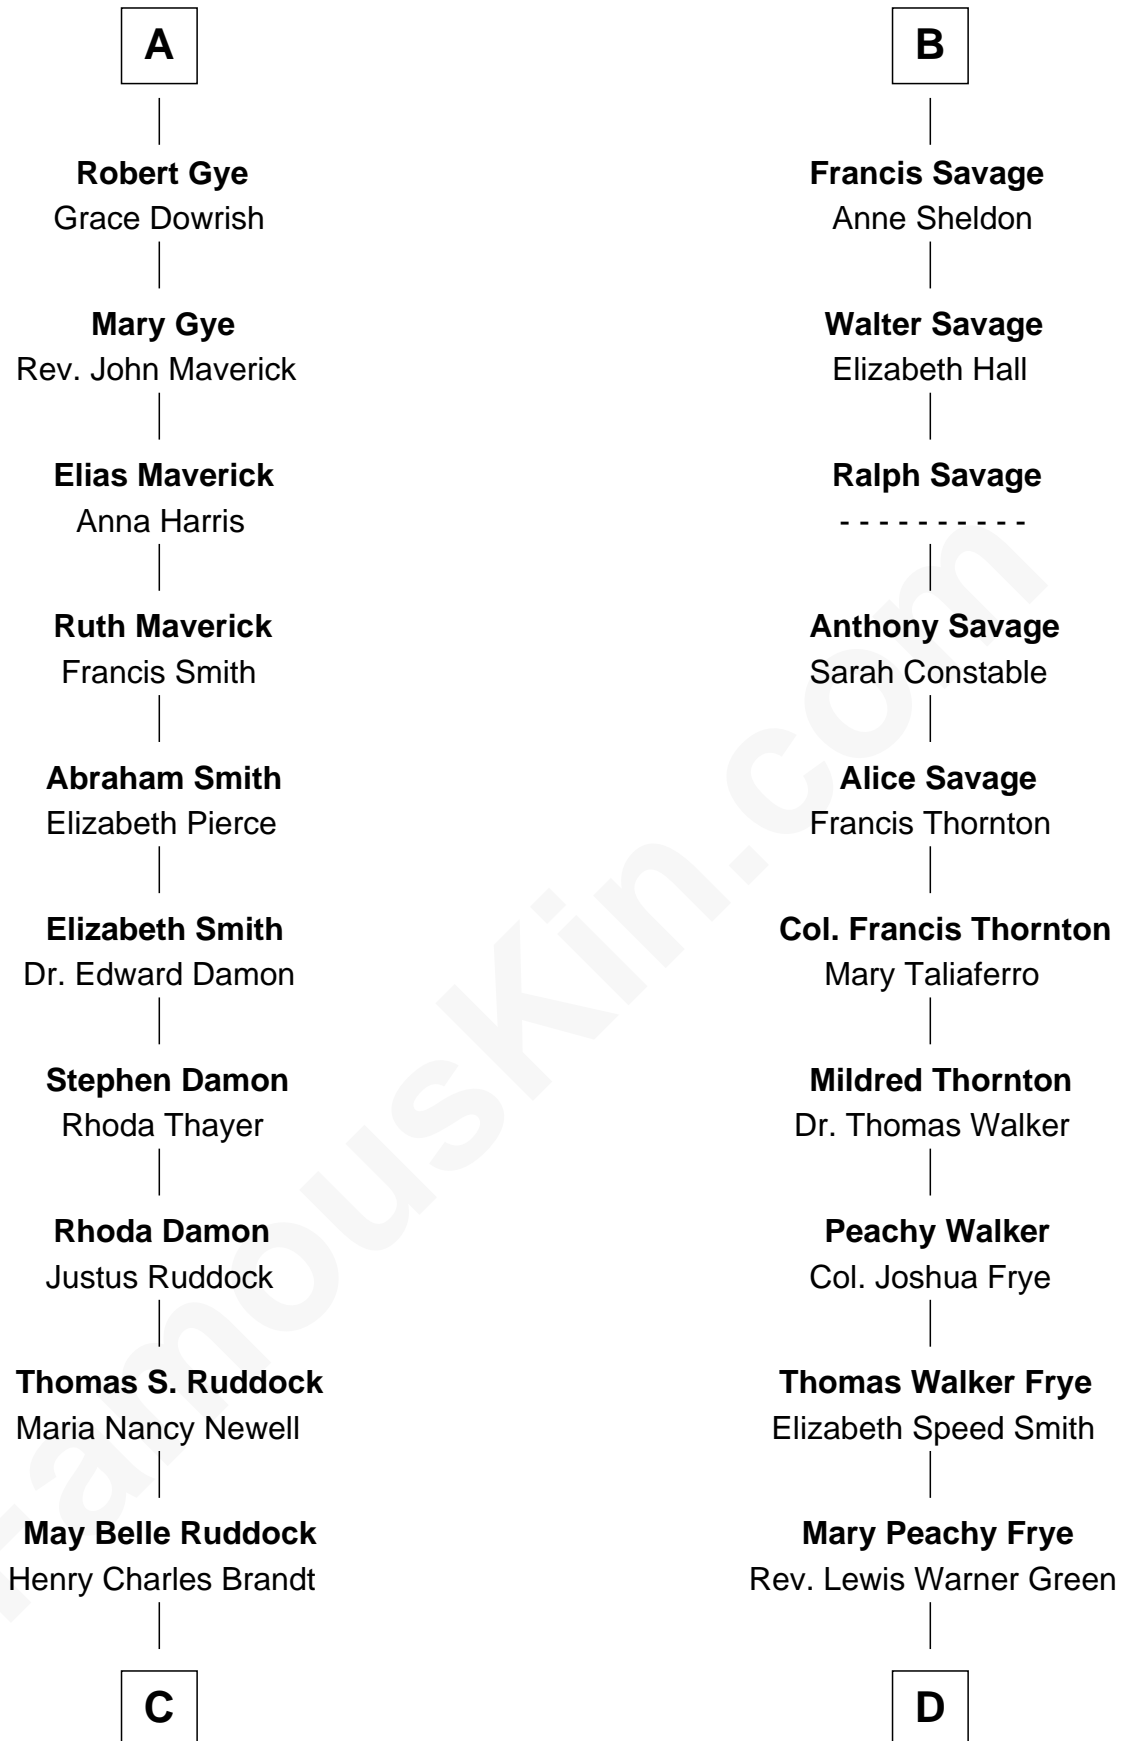

FamousKin.com Relationship Chart of

Sarah Palin

9th Governor of Alaska

19th cousin of

Adlai Stevenson II

31st Governor of Illinois

Edmund Fitzalan

Alice de Warenne

Richard Fitzalan
Eleanor Plantagenet

John Fitzalan
Eleanor Maltravers

Joan Fitzalan
Sir William Echyngnam

Joan Echyngnam
Sir John Bayntun

Henry Bayntun

Jane Bayntun
Thomas Prowse

Mary Prowse
John Gye

A

Richard Fitzalan
Eleanor Plantagenet

Sir Richard Fitzalan
Elizabeth de Bohun

Elizabeth Fitzalan
Sir Robert Goushill

Joan Goushill
Sir Thomas Stanley

Katherine Stanley
Sir John Savage

Sir Christopher Savage
Anne Stanley

Sir Christopher Savage
Anne Lygon

B

C

Nellie Marie Brandt
Charles Francis Heath

Charles Richard Heath
Sarah Sheeran

Sarah Palin
9th Governor of Alaska

D

Letitia Green
Adlai Ewing Stevenson