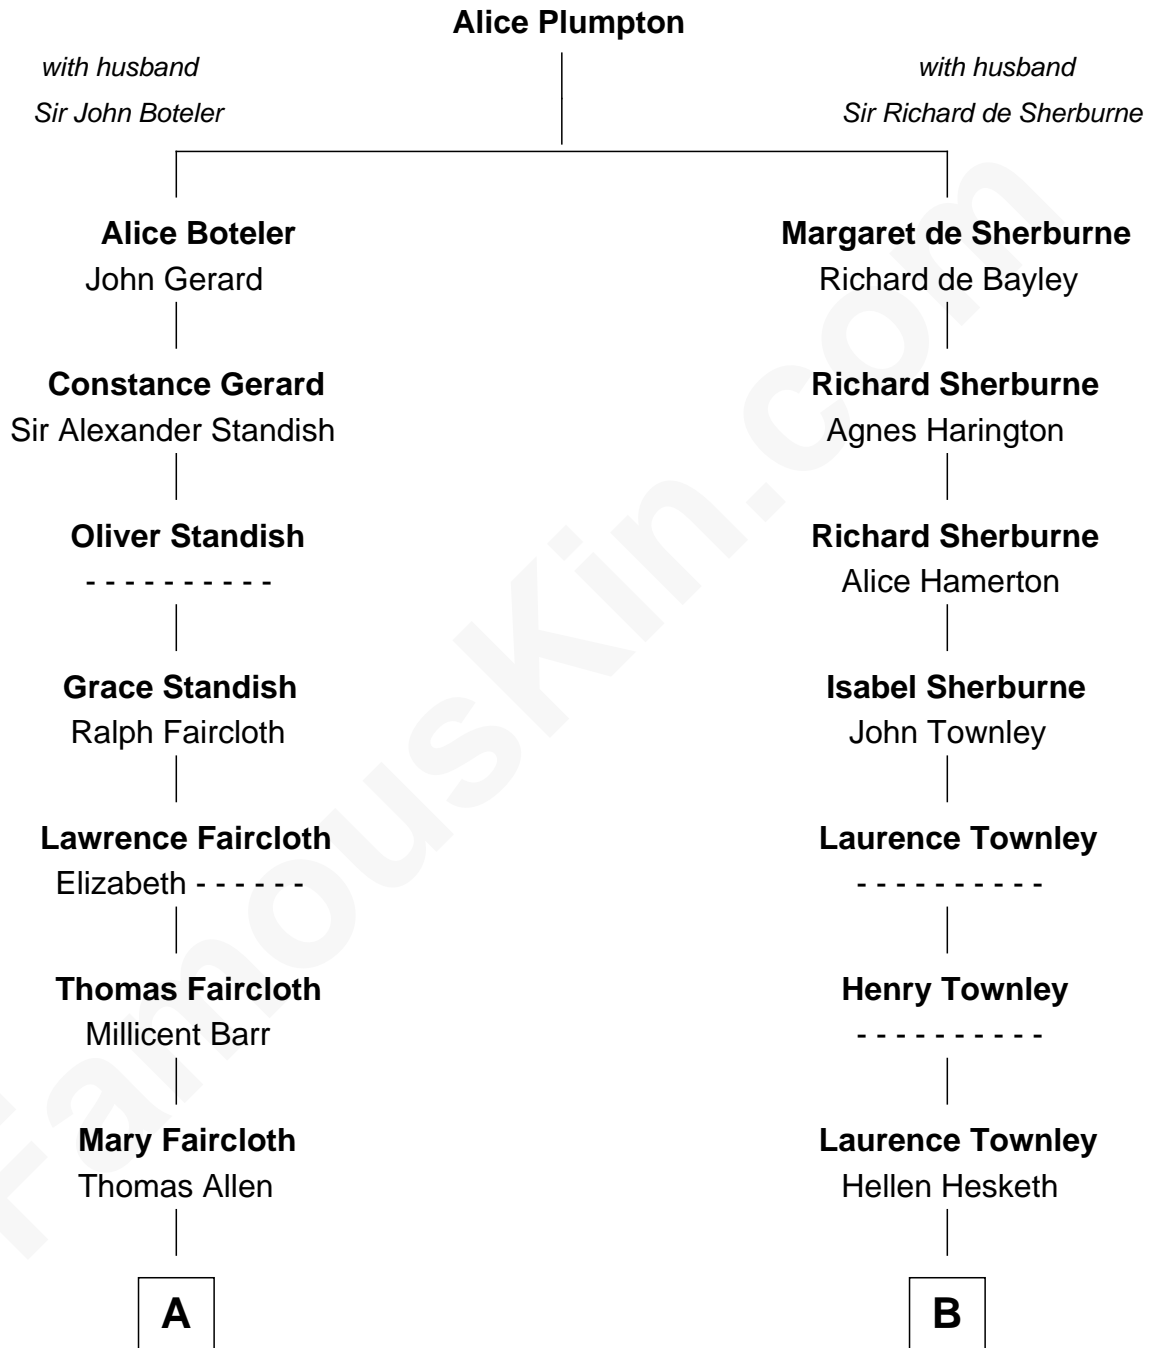

FamousKin.com Relationship Chart of

Sarah Palin

9th Governor of Alaska

18th cousin 1 time removed of

Adlai Stevenson II

31st Governor of Illinois

C

Charles Richard Heath

Sarah Sheeran

Sarah Palin

9th Governor of Alaska

D

Letitia Green

Adlai Ewing Stevenson

Lewis Green Stevenson

Helen Louise Davis

Adlai Stevenson II

31st Governor of Illinois

FamousKin.com