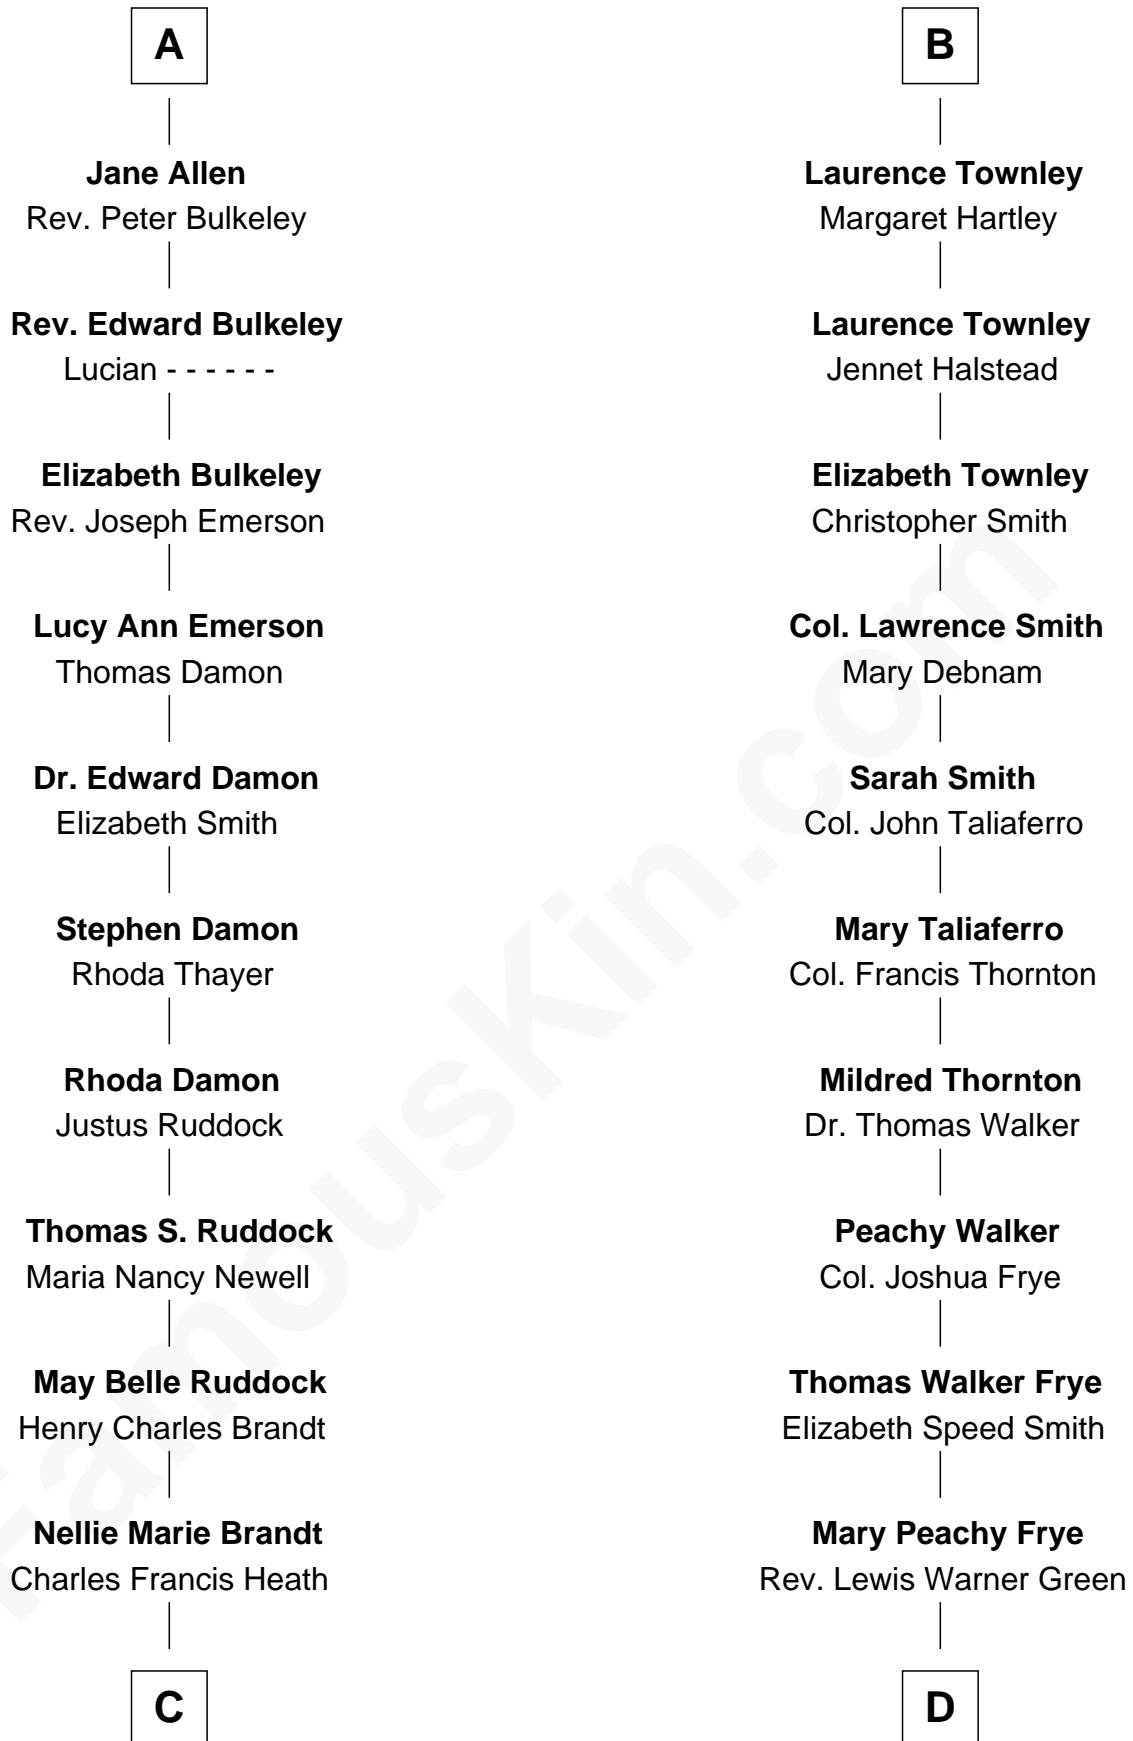

FamousKin.com Relationship Chart of

Sarah Palin

9th Governor of Alaska

18th cousin 1 time removed of

Adlai Stevenson II

31st Governor of Illinois

C

Charles Richard Heath

Sarah Sheeran

Sarah Palin

9th Governor of Alaska

D

Letitia Green

Adlai Ewing Stevenson

Lewis Green Stevenson

Helen Louise Davis