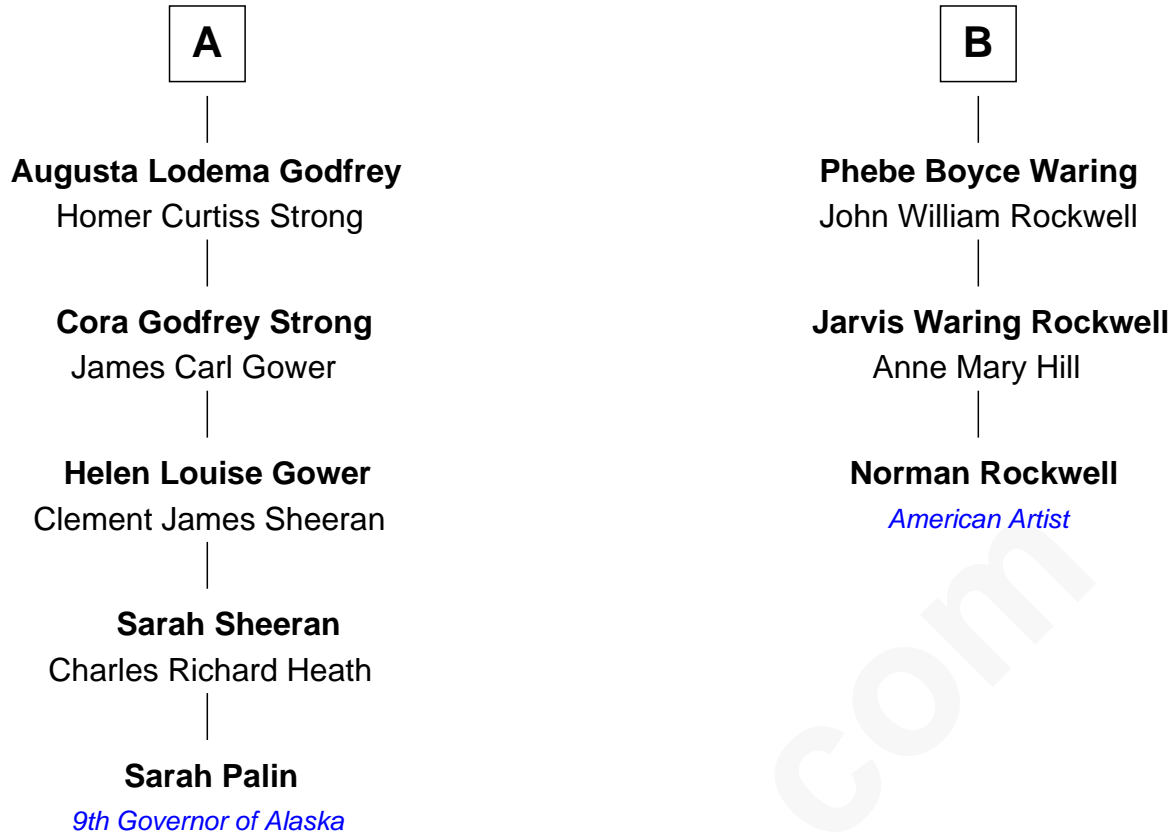

FamousKin.com Relationship Chart of

Sarah Palin

9th Governor of Alaska

9th cousin 2 times removed of

Norman Rockwell

American Artist

John Freeman

Mercy Prence

Mercy Freeman

Samuel Knowles

Richard Knowles

Martha Cobb

Mercy Knowles

George Godfrey

Probable

Knowles Godfrey

Thomas Freeman

Rebecca Sparrow

Rebecca Freeman

John Wing

Phebe Wing

Nathaniel Foster

Ruth Foster

Abner Crosby

Thomas Crosby

Hannah Snow

Esther Crosby

Peter Waring

Jarvis Augustus Waring

Nancy Odell Boyce

B

FamousKin.com