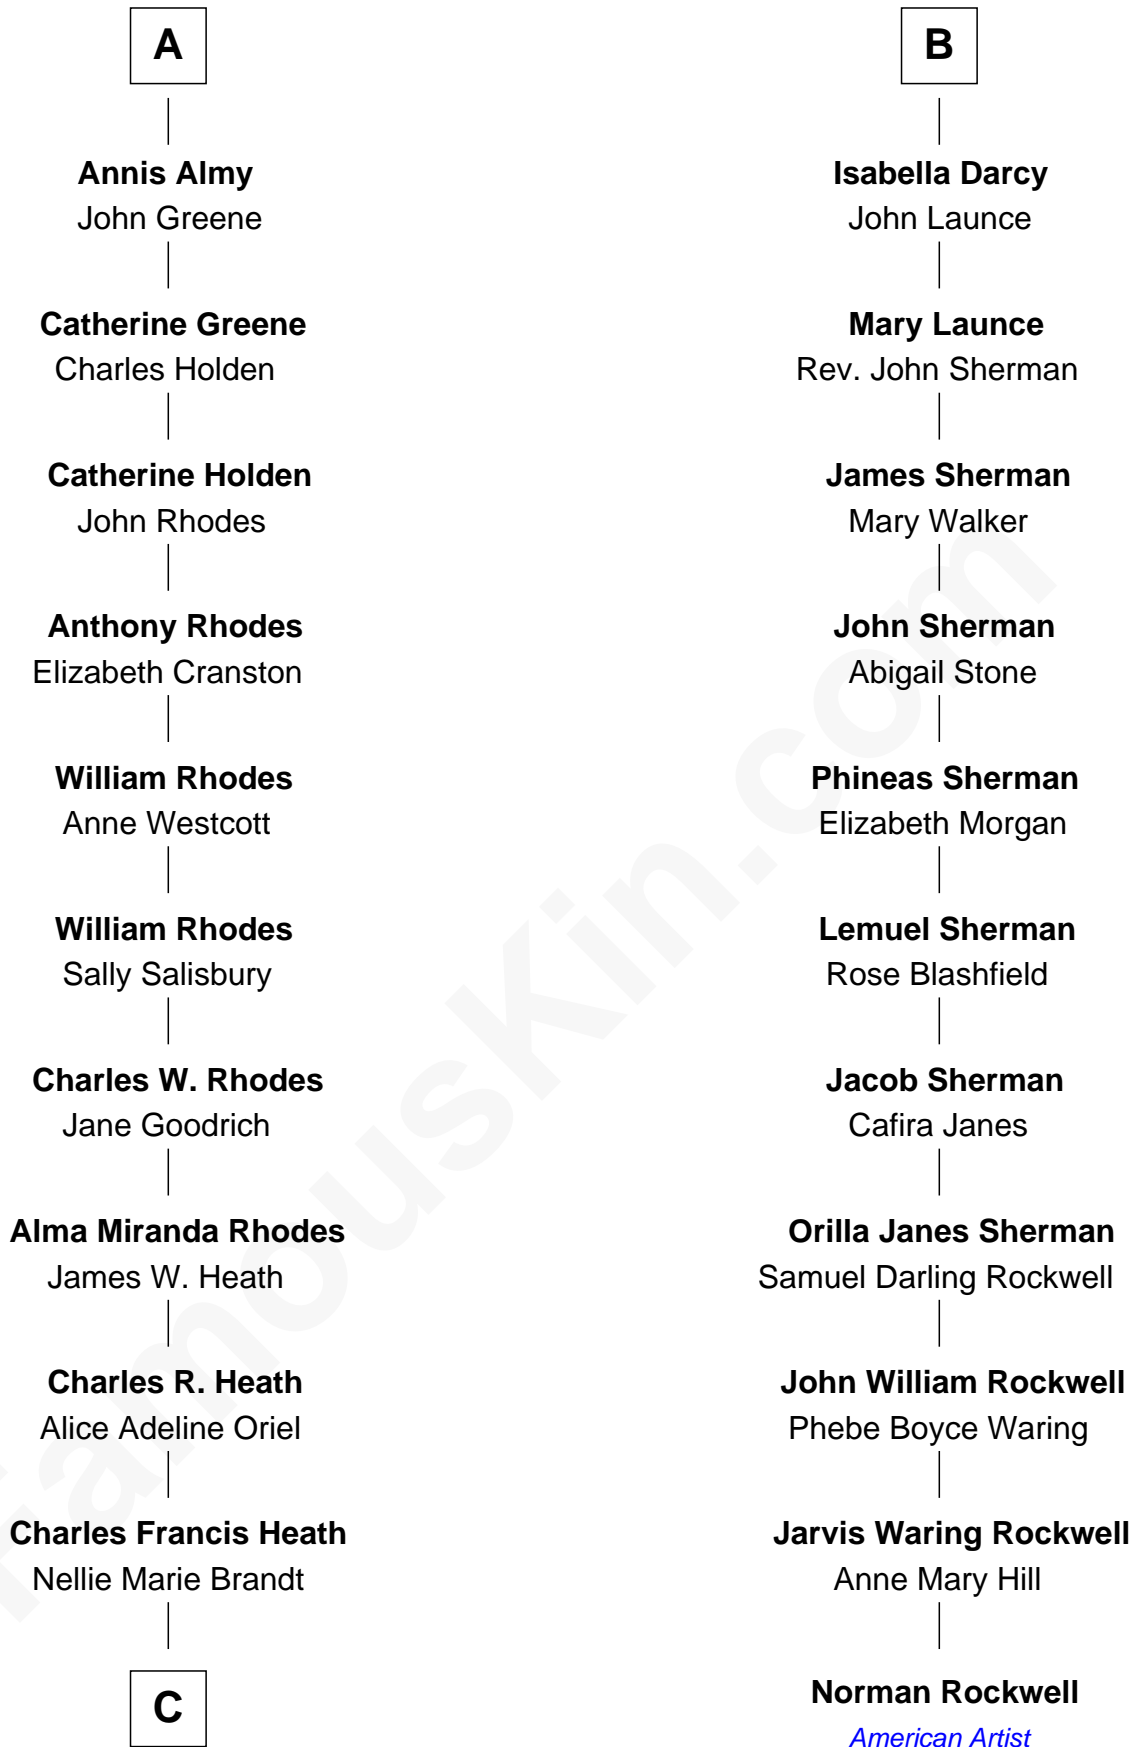

FamousKin.com Relationship Chart of

Sarah Palin

9th Governor of Alaska

17th cousin 1 time removed of

Norman Rockwell

American Artist

Katherine Pabenham

with husband
Sir Thomas Aylesbury

with husband
Sir William Cheney

Eleanor Aylesbury
Sir Humphrey Stafford

Sir Laurence Cheney
Elizabeth Cokayne

Humphrey Stafford
Katherine Fray

Elizabeth Cheney
Sir Frederick Tilney

Sir Humphrey Stafford
Margaret Fogge

Elizabeth Tilney
Sir Humphrey Bourchier

Sir Humphrey Stafford
Margaret Tame

Margaret Bourchier
Sir Thomas Bryan

Ellen Stafford
Thomas Barlow

Elizabeth Bryan
Sir Nicholas Carew

Stafford Barlow

Mary Carew
Sir Arthur Darcy

Audrey Barlow
William Almy

Sir Edward Darcy
Elizabeth Astley

A

B

C

Charles Richard Heath

Sarah Sheeran

Sarah Palin